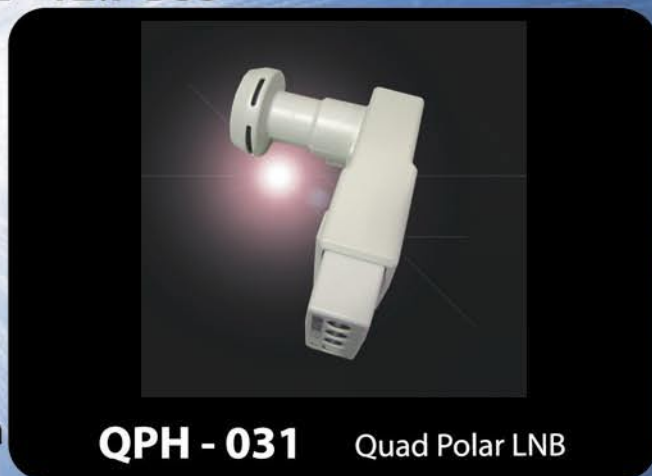

Tel +44 1438 317775
Fax +44 1438 310115

Innovation in Communications

Performance makes a Perfect Picture Everytime

The Invacom Quad Polar - The World's ONLY Circular & Linear LNB

- For FSS & BSS @ 11.7 - 12.7GHz FSS & 12.2 - 12.7 BSS
- Ideal for FTA & motorised antenna
- Proven noise figure
- 50 - 60 dB Gain
- Dual Oscillator
- Excellent stability (+/- 1MHz)
- Isolation (>30dB for Linear & >23dB for Circular)
- Available for Offset & Prime Focus antenna