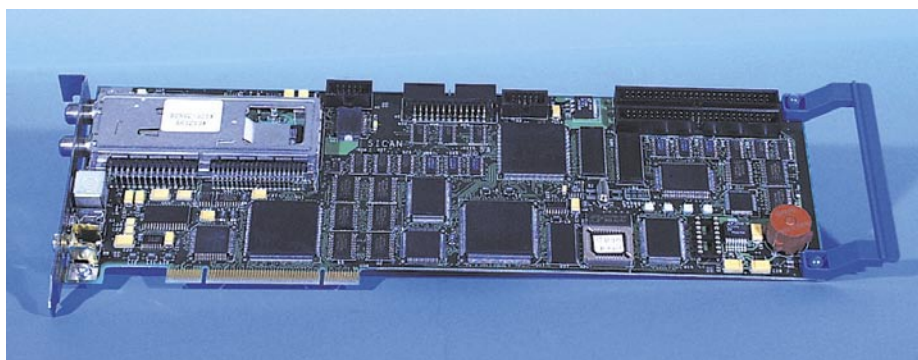

Teleworking has been some kind of utopia for many years. Geographically separated offices only could communicate using expensive data lines, using low data rates and being only suitable for slow traffic. For larger files good old snail mail was just the answer. And although video conferences has been around for many years now, most of the time it is based on ISDN lines, with a maximum of 128Kb (at double rate.) For data-intensive requirements, such as for instance an advertising agency wanting to show their latest commercial, it is far too slow. And another problem is the absolute lack of compatibility between the different platforms around. The introduction of MPEG2 meant a full globally compatible digital platform for transferring satellite television and radio. But the DVB standard can also integrate packages of business information. This way it created a cost-effective way to have permanent on-line connections to all branch offices. Not only data, but with video and audio as well. Now it is possible to show that new commercial without visible or audible quality loss. For training purposes, you can think of the possibilities regarding remote education. You can cut the cost for travelling and hotels, and organising training by satellite is done much faster and easier. Back channels are of course possible although they still use landlines. In future, this will be also done via satellite; offering higher speeds and a full interactive solution.

Nowadays, Internet connections are a must for every company. Transferring data between two branch offices using an ISDN connection to the Internet, will take a lot of time when larger files are involved. For instance, a 120Mb file will take up to several hours to transfer. Using a satellite connection this can be reduced to 36 minutes. Almost all satellite operators offer the same platform, but there is still a big need on PC hard/software. Enter the DVBBeam IP-Card from Sican. It integrates all we have discussed so far: Business-TV, Internet on satellite, satellite radio and TV (MPEG2, European DVB). You can use it as a simple MPEG-2 receiver, but it can do much more than just that: it can turn your PC into a real multimedia terminal.

At TSI, we recently received a pre-production sample. Although we expected a lot of trouble installing this test board, we were really surprised by the ease of installation. As long as you use Windows NT4, Windows 95 or Windows 98 there is no real problem. For Windows NT4 you need to do the installation yourself, on Windows 95 and 98 the system will recognise the card and install all drivers and software needed. The minimum system requirement is a PC with at least 90MHz. But Sican suggest a better performance with at least a 166MHz, and this is true. The same goes for the minimum memory requirements: 16Mb, but in practice just ensure that your system has at least 32Mb of RAM installed. The VGA card should be of the SVGA type and should use DirectX.