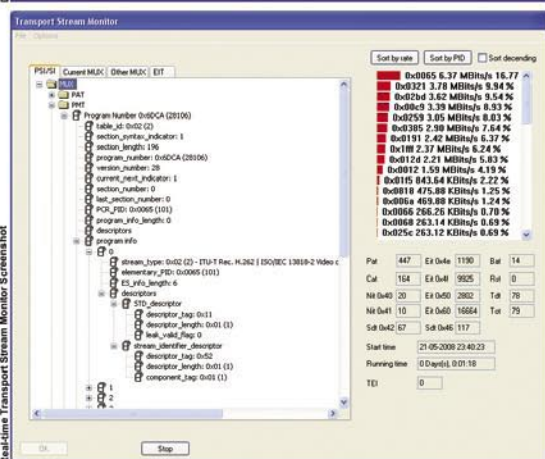

DVBStreamExplorer™

MPEG2/DVB Transport Stream Analyzer

Feature Summary

- ✓ MPEG2/DVB/ATSC PSI/SI/PSIP scanning
- ✓ Stream demuxing and capturing to disk
- ✓ DVB DSMCC scanning
- ✓ TeleText Analyzer
- ✓ DVB MPE scanning
- ✓ Service Player
- ✓ Real-time Transport Stream Monitor
- ✓ Saving of collected information as text/CSV
- ✓ Supports most BDA compatible devices and specific non-BDA devices*