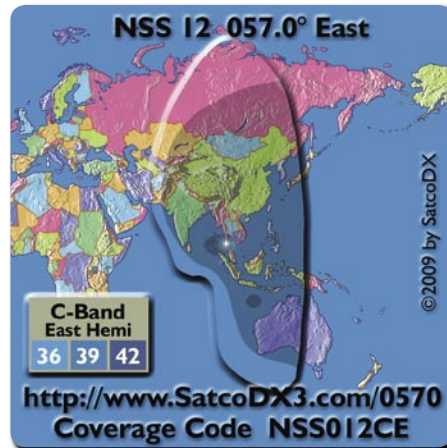

NSS 12
July-September 2009

This state-of-the-art satellite is manufactured by Space Systems/Loral and will be located on 57° East over the Indian Ocean Region and will have 48 DTH Ku-band and 40 C-band (36 MHz equivalent) transponders with a lifespan of more than 15 years. NSS 12 will feature elaborate beam interconnectivity and C-/Ku-band cross-strapping. It will replace the NSS-703 satellite and will be used to enable communications services including VSAT Internet and GSM backhaul

services for telecommunications providers, broadcasters, corporations and governments in Europe, Africa, the Middle East, India and other parts of Asia.