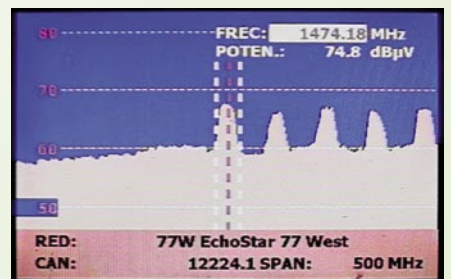

■ Tampilan spektrum dari ECHOSTAR 6A di Tenerife.

TELE-satellite World www.TELE-satellite.com/...

Download this report in other languages from the Internet:

Arabic	العربية	www.TELE-satellite.com/TELE-satellite-0907/ara/tenerifedxer.pdf
Indonesian	Indonesia	www.TELE-satellite.com/TELE-satellite-0907/bid/tenerifedxer.pdf
Bulgarian	Български	www.TELE-satellite.com/TELE-satellite-0907/bul/tenerifedxer.pdf
Czech	Česky	www.TELE-satellite.com/TELE-satellite-0907/ces/tenerifedxer.pdf
German	Deutsch	www.TELE-satellite.com/TELE-satellite-0907/deu/tenerifedxer.pdf
English	English	www.TELE-satellite.com/TELE-satellite-0907/eng/tenerifedxer.pdf
Spanish	Español	www.TELE-satellite.com/TELE-satellite-0907/esp/tenerifedxer.pdf
Farsi	فارسی	www.TELE-satellite.com/TELE-satellite-0907/far/tenerifedxer.pdf
French	Français	www.TELE-satellite.com/TELE-satellite-0907/fra/tenerifedxer.pdf
Greek	Ελληνικά	www.TELE-satellite.com/TELE-satellite-0907/hel/tenerifedxer.pdf
Croatian	Hrvatski	www.TELE-satellite.com/TELE-satellite-0907/hrv/tenerifedxer.pdf
Italian	Italiano	www.TELE-satellite.com/TELE-satellite-0907/ita/tenerifedxer.pdf
Hungarian	Magyar	www.TELE-satellite.com/TELE-satellite-0907/mag/tenerifedxer.pdf
Mandarin	中文	www.TELE-satellite.com/TELE-satellite-0907/man/tenerifedxer.pdf
Dutch	Nederlands	www.TELE-satellite.com/TELE-satellite-0907/med/tenerifedxer.pdf
Polish	Polski	www.TELE-satellite.com/TELE-satellite-0907/pol/tenerifedxer.pdf
Portuguese	Português	www.TELE-satellite.com/TELE-satellite-0907/por/tenerifedxer.pdf
Romanian	Românesc	www.TELE-satellite.com/TELE-satellite-0907/rom/tenerifedxer.pdf
Russian	Русский	www.TELE-satellite.com/TELE-satellite-0907/rus/tenerifedxer.pdf
Swedish	Svenska	www.TELE-satellite.com/TELE-satellite-0907/sve/tenerifedxer.pdf
Turkish	Türkçe	www.TELE-satellite.com/TELE-satellite-0907/tur/tenerifedxer.pdf

Available online starting from 29 May 2009