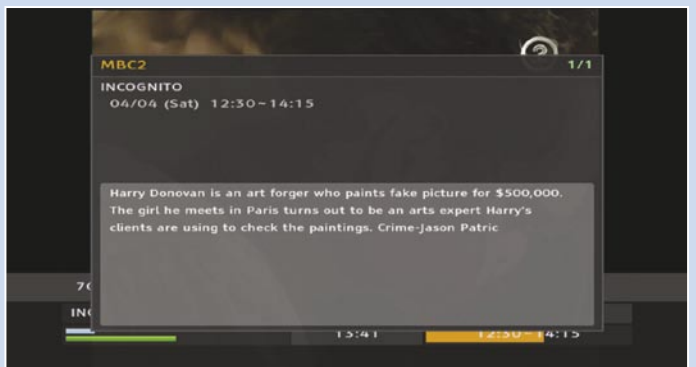

Extended info bar |

TECHNIC

DATA

Manufacturer	Topfield, Seongnam/Korea
Fax	+82-31-7082607
E-Mail	inquiry@topfield.co.kr
Model	TMS SRP-2100
Function	Digital HDTV DVB-S2 Receiver with Various Multimedia Features
Channel Memory	10000
Symbolrate	1-45 Ms/sec.
SCPC Compatible	yes (> 2000 Ms/s)
DiSEqC	1.0 / 1.1 / 1.2 / 1.3
USALS	yes
HDMI Output	yes
Scart Connector	2
Audio/Video Outputs	6x RCA
Component Video Output	yes
S-Video Output	yes
UHF Modulator	no
0/12 Volt Connector	no
Digital Audio Output	yes
EPG	yes
C/Ku-Band compatible	yes
PVR-Function	yes
USB 2.0 Connector	yes
Ethernet	yes
E-SATA	yes
Max. hdd size	1TB
Dimensions	340/82/258mm
Weight	3.8kg