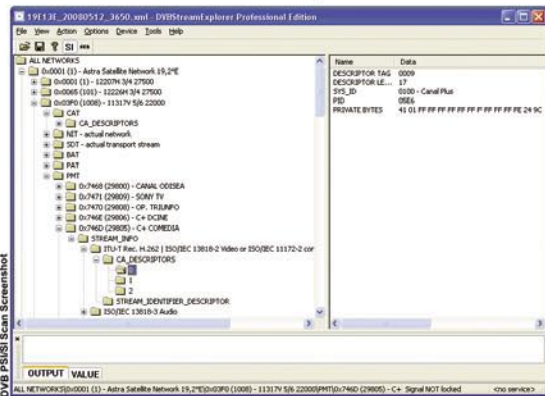

DVBStreamExplorer™

MPEG2/DVB Transport Stream Analyzer

Feature Summary

- ✓ MPEG2/DVB/ATSC PSI/SI/PSIP scanning
- ✓ Stream demuxing and capturing to disk
- ✓ DVB DSMCC scanning
- ✓ TeleText Analyzer
- ✓ DVB MPE scanning
- ✓ Service Player
- ✓ Real-time Transport Stream Monitor
- ✓ Saving of collected information as text/CSV
- ✓ Supports most BDA compatible devices and specific non-BDA devices*