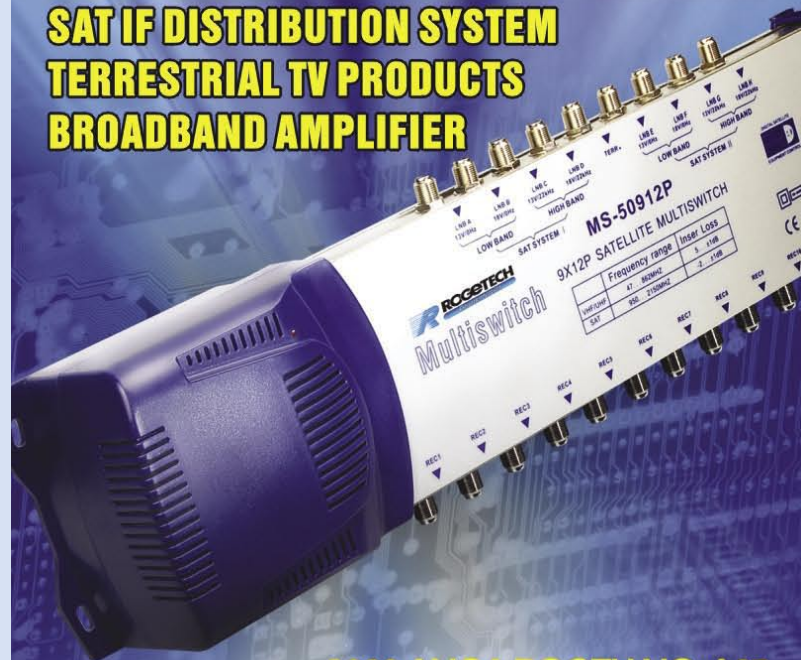

VERIZON OFFERS 110 HD CHANNELS IN CALIFORNIA

Verizon has added 18 new channels to market areas in California including several new HD channels, bringing the total to 110 HD channels. In comparison, DirecTV provides 104 HD channels. The channel counts do not take into consideration HD VOD, of which both companies offer a substantial amount of HD titles in their libraries.

TIME WARNER REACHES 100 HD CHANNELS IN NYC

Time Warner Cable has arrived to 100 HD channels in their New York City market areas. The company now offers 65 HD channels in its standard high-definition package, and 35 HD channels in its premium HD line-up.

NRTC AND NTCA OFFER MORE THAN 80 HDTV CHANNELS

The National Rural Telecommunications Cooperative (NRTC) and the National Telecommunications Cooperative Association (NTCA) have announced that telecom operators now have the opportunity to deliver more than 80 HD channels. Recently, NRTC has more than

**Bring qualified signal
for you**

SAT IF DISTRIBUTION SYSTEM SILVER SERIES

**SAT IF DISTRIBUTION SYSTEM
TERRESTRIAL TV PRODUCTS
BROADBAND AMPLIFIER**

2009 ANGA BOOTH NO: A67