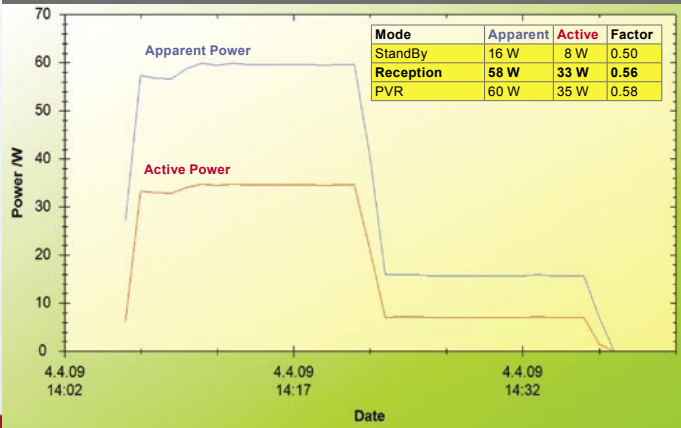

ENERGY DIAGRAM

First 15 minutes: In the first minute the receiver is powered up, followed by 14 minutes of active operation with channel switching, recording, playing back, etc. Second 15 minutes: Standby