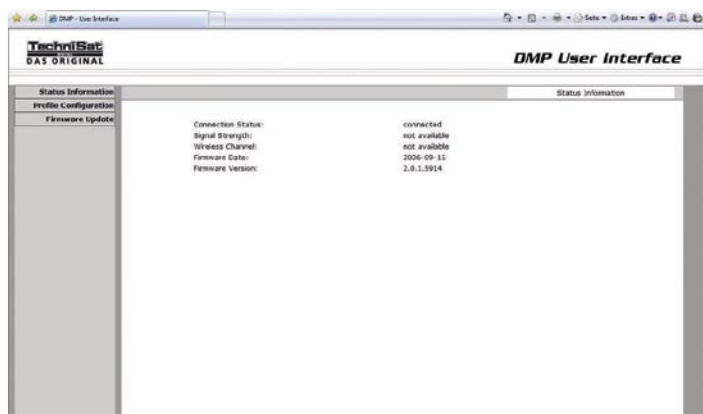

The 04 Series features 30" to 50" systems with an industry-first touch screen control.

Look to the leader. Look to Sea Tel.

A Cobham Company

Sea Tel, Inc. 925.798.7979 www.seatel.com Sea Tel Europe +44 2380 671155