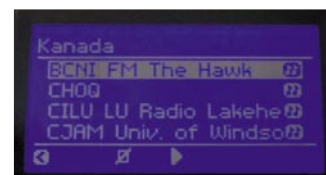

The 04 Series features 30" to 50" systems with an industry-first touch screen control.

Look to the leader. Look to Sea Tel.

A Cobham Company

Sea Tel, Inc. 925.798.7979 www.seatel.com Sea Tel Europe +44 2380 671155