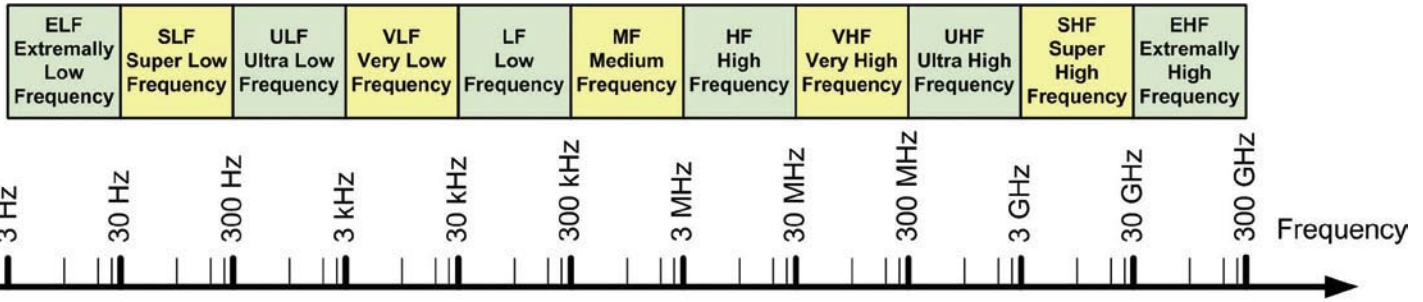

استخدام حزمة Ka-band مستقبل الاتصالات عبر الأقمار الصناعية

أن حزمة Ka أصبح الاهتمام أكثر بها في مجال الخدمات الفضائية .

إن الغرف الجوي الأرضي يتفاعل مع كل نوع من الترددات بطريقة مختلفة ، في الشكل رقم 3 يظهر درجة الوهن في الغرف الجوي عندما يكون الطقس جاف أو رطب ، و الانخفاض حوالي 22 جيجاهيرتز بسبب بخار الماء ، و يجب الوضع في الاعتبار انه يمكننا استخدام ترددات حتى 50 جيجاهيرتز حيث أن درجة الوهن اقل من 1 ديسيبل و هذا لا يعتبر كبير .

نحن نألف حزمة C و Ku band ، و تستخدم هذه الحزمة من الموجات في مجال الإرسال التليفزيوني الفضائي و بعض قراء المجلة يعرفون عن حزمة S band و على أي حال فان طيف الترددات التي يمكن أن تستعمل في مجال الاتصالات عبر الأقمار الصناعية غير محدودة الاستعمال للموجات المذكورة فقط ، و قبل الانتقال إلى Ka-Band ، دعنا نلقي نظرة على طيف ترددات الراديو لهذه الموجات و هذا يظهر في الرسم رقم 1 مع اسم مدى الترددات ، و تبدأ الترددات من 3 هيرتز و تنتهي إلى 300 جيجاهيرتز و في الواقع لا تستخدم الترددات المنخفضة جدا في عملية الإرسال ، و تستخدم " الموجات الطويلة " لأجهزة الراديو الكلاسيكية و التي تبدأ من 100 كيلو هيرتز (مدى LF) التردد المنخفض و الذي تستخدمه الغواصات في عملية الاتصالات و يمكن استخدامه في المناجم و القياس الجيولوجي .

و بينما أن هذا الموضوع مثير لاهتمام هواة استقبال موجات الراديو فان الترددات المنخفضة اقل أهمية في مجال الأقمار الصناعية حيث أن Band تعمل على حزمة اقل من 11 جيجاهيرتز و عند موجات X Band و بالطبع فان الربط السفلي يستخدم كلى حزمتي Ku Band و X

الشكل رقم 1 : طيف الترددات

و لكن للأسف هذه ليست الصورة كاملة ، أن الغرف الجوي يحتوى على بخار الماء و المطر و يزداد الوهن بسبب المطر بطريقة مؤثرة كما ترى في الشكل رقم 4 .

و لهذا فان حزمة Ka Band هي أكثر شعبية للاستخدام في خدمة الإنترنت الفائق السرعة أكثر منها في استخدام خدمة التليفزيون الفضائي فإذا تحدثنا عن إرسال بيانات من / إلى الشبكات العالمية مع فقدان بعض packets هذا لا يسبب مشكلة حيث أن أجهزتنا سوف تعتنى بهذا و سوف تسأل عن البيانات الناقصة مرة أخرى إلى أن يتم الحصول على كامل الصورة كما هو في صفحة الإنترنت و التأخير سوف حوالي ثانية أو أكثر و في الغالب لا يمثل هذا مشكلة للإنترنت المعتمد على

Band لكن محطة الربط العلوي تستخدم فقط Ku Band ، و لهذا السبب نحن نقول أقمار أو نواقل Ku Band ، و يجب أيضا الوضع في الاعتبار انه لا يمكن استخدام كامل الحزمة سواء كانت (Ku أو C أو غير ذلك) للربط السفلي لإشارات القمر الصناعي حيث أن جزء من هذه الحزمة مخصص للربط العلوي و جزء من الموجة مخصص للاستخدام العسكري أو بعض الخدمات الاحترازية (مثل الرادار) .

و يمكننا أن نرى أن المساحة المستخدمة لنقل الإشارات التليفزيونية أو البيانات في حزمة Ka أكثر منها في حزمة ال C ، حيث أن في حزمة Ka تكون من 18 إلى 40 جيجاهيرتز حيث تحصل على حيز 22 جيجاهيرتز ! و لا عجب في

الترددات المنخفضة ليست مناسبة لنقل بيانات كبيرة بالثانية (و هذا الأمر يشمل الإرسال التماثلي و الرقمي) و حيث أن الإشارات التليفزيونية تبدأ من 100 ميجاهيرتز و هناك شئ يجب أخذه في الاعتبار هو انه يتم امتصاص الإشارات عندما تعبر في المجال الجوي ، و في الشكل رقم 1 يمكنك أن ترى مدى الترددات التي يمكن أن تستخدم في مجال الاتصالات الفضائية ، و الخط باللون الأخضر يبدأ من 20 ميجاهيرتز و ينتهي عند 40 جيجاهيرتز ، إن مدى الترددات في الشكل رقم 1 ليس فقط ما يتم استخدامه فبالطبع أنت تألف موجات C Band و Ku Band ، و تظهر هذه الموجات في الشكل رقم 2 و لعلك تدهش أن موجات Ku Band "رسميا تبدأ من 12 جيجاهيرتز بينما أن نواقل Ku