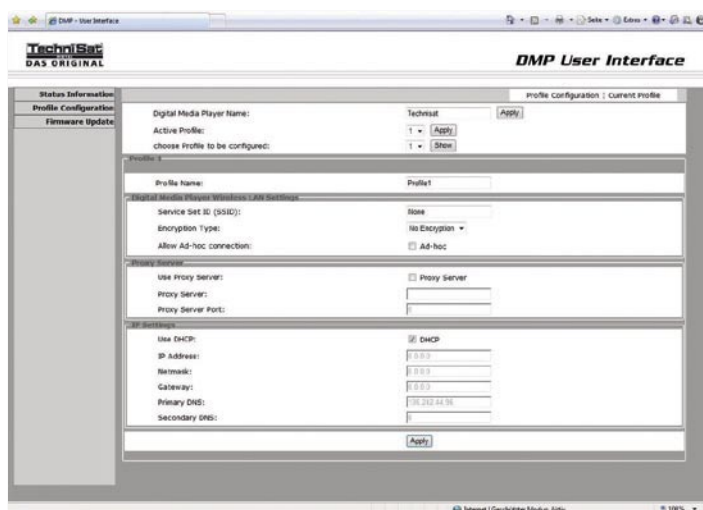

صفحة الشبكة كما تظهر على شاشة الكمبيوتر بحيث يتم ضبط البيانات الفنية

TECHNIC DATA	Manufacturer	Technisat Digital GmbH, 54550 Daun/GERMANY
	Tel	+49-(0) 65 92 / 712-600
	Fax	+49-(0) 65 92 / 49 10
	E-Mail	http://www.technisat.com/en/kontakt.php
	Model	,InternetRadio 1'
	Function	Receiver for Internet Radio and MP3 via local network
	LC-Display	128 x 64 Pixels
	Audio Output	2 x RCA
	Digital Audio Output	yes (optical)
	Ethernet	RJ-45
	Network Connections	WLAN 802.11b, 802.11g, NIC IEEE 802.3, 802.3u, UPnP, WPA, WPA2
	Encryption	WEP (64/128 Bit key), WPA (WPA 2)
	Data Transfer Rates	54 Mb/s (WLAN), 10/100 Mb/s (Ethernet)
	Formats	MP3-Streams, MMS, MP3 (up to 320 kBit/s, CBR/VBR), M3U, PLS, WMA-9 (up to 320 kBit/s), ASX, WAV, WAX