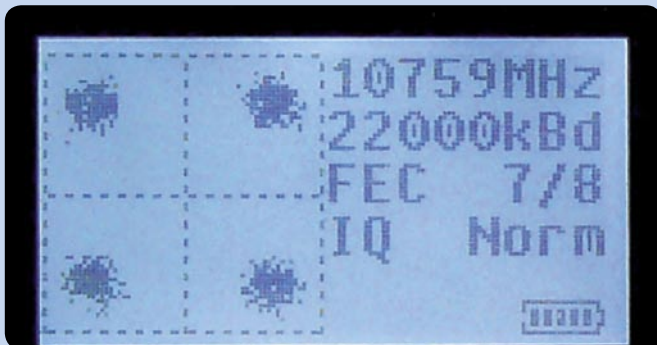

رسم بياني لشكل الموجة