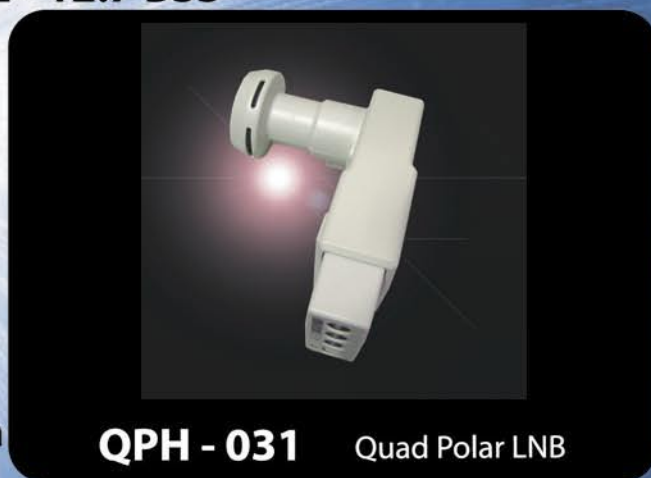

# Performance makes a Perfect Picture Everytime

The Invacom Quad Polar - The World's ONLY Circular & Linear LNB

- For FSS & BSS @ 11.7 - 12.7GHz FSS & 12.2 - 12.7 BSS
- Ideal for FTA & motorised antenna
- Proven noise figure
- 50 - 60 dB Gain
- Dual Oscillator
- Excellent stability (+/- 1MHz)
- Isolation (>30dB for Linear & >23dB for Circular)
- Available for Offset & Prime Focus antenna