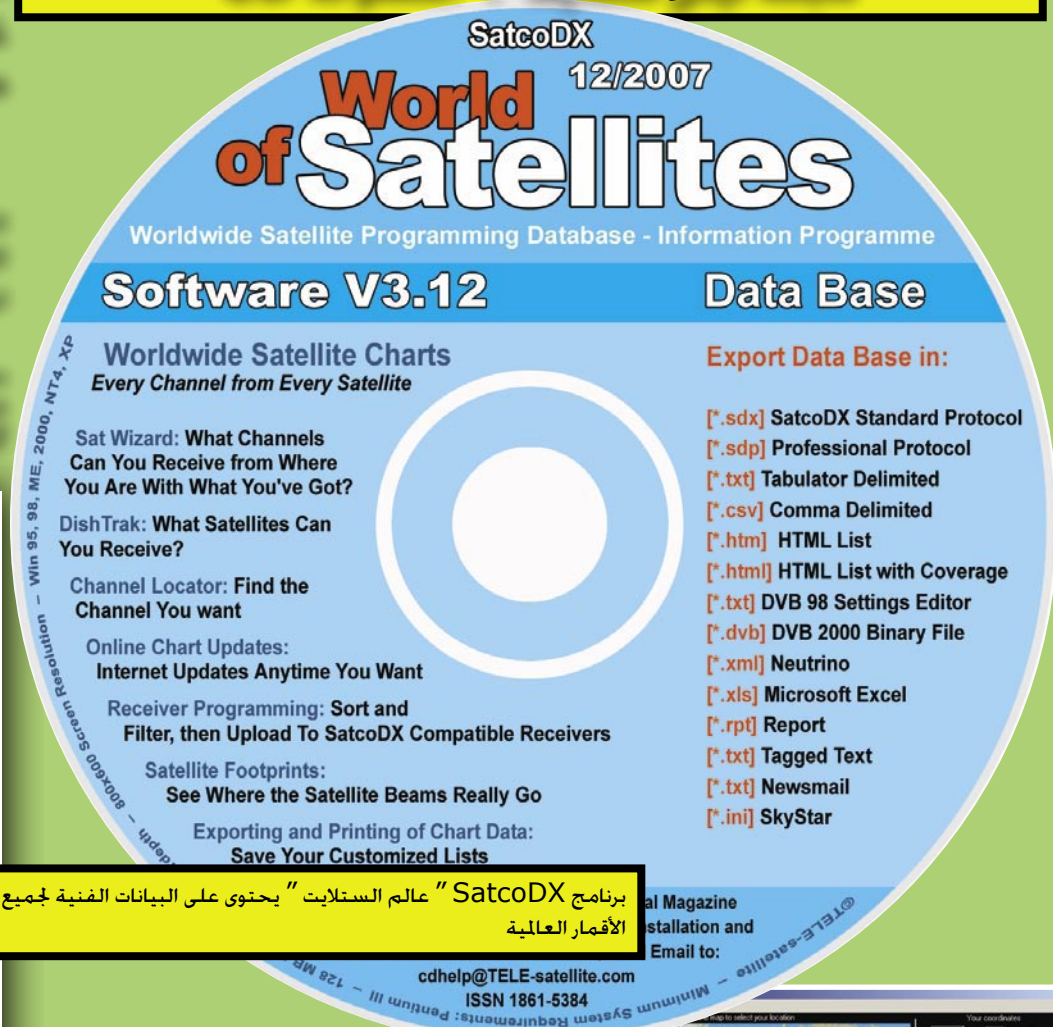

مجلة تيلي ستلايت + اسطوانة CD

هذه الاسطوانة حصريا
لمشتركي النسخة المطبوعة
من مجلة تيلي ستلايت

برنامج "SatcoDX" عالم
الستلايت "الإصدار 3.12" على
اسطوانة CD

ملحوظة: لتحديث الإصدار السابق 3.11
قم بتثبيت برنامج "عالم الستلايت" الإصدار
3.12 من هذه الاسطوانة

مكتب التحرير
TELE-satellite International
PO Box 1234
85766 Munich-Ufg
ألمانيا

رئيس التحرير
Alexander Wiese
alex@TELE-satellite.com

الناشر

TELE-satellite Medien GmbH
Aschheimer Weg 19
85774 Unterfoehring
ألمانيا

رسومات

TELE-satellite Hungary Kft
Nemeti Barna Attila

ترجمة

عادل عبد الواحد

الإعلانات

TELE-satellite International
PO Box 1234
85766 Munich-Ufg
ألمانيا

alex@TELE-satellite.com
Fax +49-89-92185023

حقوق النشر محفوظة
© 2007 مجلة تيلي ستلايت

ISSN 1619-9715

موقع الإنترنت

www.TELE-satellite.com/ara

عضو في ال Distripress

برنامج "SatcoDX" عالم الستلايت "يحتوى على البيانات الفنية لجميع
الأقمار العالمية"