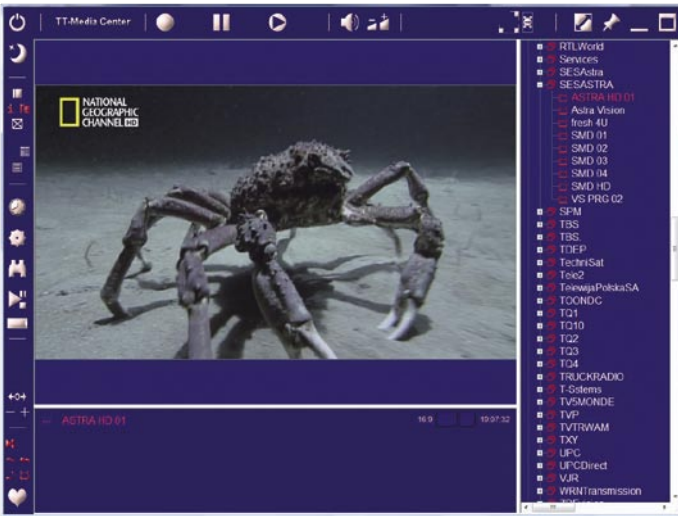

HDTV via ASTRA 19.2° east in a window |