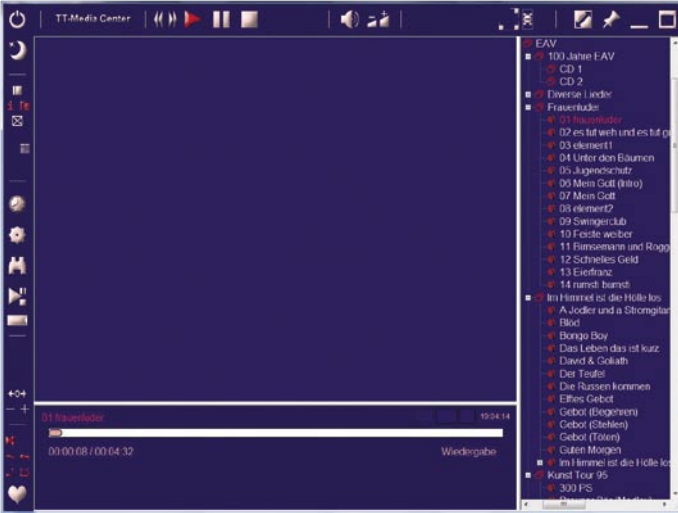

The Media Center as a Jukebox – MP3 playback |