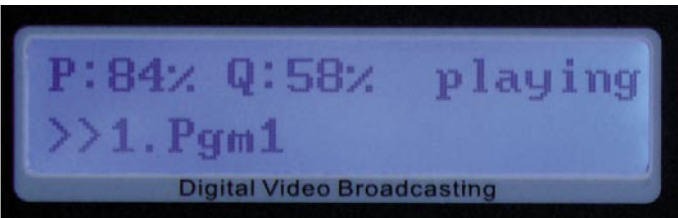

جدا لم يتأثر جودة قراءة الريبسيفر .

هناك العديد من الخانات الفنية الهامة للاستقبال تعتمد على وحدة خفض الشوشرة اكثر منها على الريبسيفر نفسه ، كمثل أن التردد الخاص بالذبذبة المجلية لوحدة خفض الشوشرة تكون