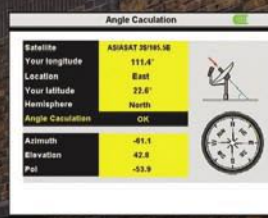

**Find your Signal
in minutes!**

**Easily Edit your
Satellites settings!**

**Quickly Retrieve
Pointing Information!**

**Test your Picture
Quality Instantly!**

www.easytrimaxmeters.com

Phone: 1.204.661.EASY