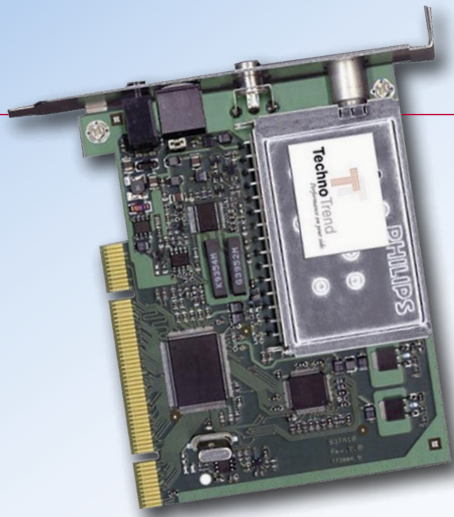

: حيث فتحت شركة مركز لها في Leipzig في ألمانيا الشرقية وفرت أسعار شحن غير مرتفعة الثمن ، وبالنسبة لشركة عالمية مثل DVBSHOP في عام 2005 أصبح 80% من مبيعاتها دوليا ، إن أسعار الشحن لها عامل كبير أيضا .

فماذا يفعل السيد Axel Hundt حيال هذا ؟ حيث انه قد ركز نشاطه في الماضي على المبيعات الدولية فقد أتت له فكرة نتيجة لهذه الضرورة ، " إن من أحد كبار العملاء لدى هو السيد Mario Giebler الذي يعيش بالقرب من و يقوم ببيع منتجات شركتي حصريا داخل ألمانيا " .

و لقد قررنا أن نقوم بعمل تعاون مشترك بيننا " يقوم السيد Axel Hundt بالتعامل مع العملاء الدوليين بينما يقوم السيد Mario Giebler بالتركيز على العملاء المحليين باعتبار إن تكلفة الشحن الخاصة به منخفضة جدا " .

و لقد سألنا السيد Mario Giebler كيف انتهى بك الأمر لبيع مكونات استقبال الأقمار الصناعية : " في الحقيقة أنا أقوم بالتركيبات الكهربائية " و هو يعمل في شركة صغيرة للتركيبات الكهربائية مع عدد 7 - 8 موظفين .

" في عام 1995 قام مديري بتوفير خدمة تركيب أطباق استقبال الأقمار الصناعية أيضا ، كما يتذكر " قمت بتركيب أول نظام استقبال لي عام 1995 على القمر ASTRA " .

و في عام 2000 قرر في البداية بيع مكونات

TechnoTrend اكتشف وجود كروت ستلايت يمكنه عمل كل شيء ، و لقد سأل عن سعر 500 قطعة من موديل S1600 و قام عندها بعمل طلب لهذه الكمية ، و بعد اقل من أسبوع واحد وصل إلى جراج منزلة سيارة تقل الطلب .

و الآن علي التخليص من هذه الكمية ، و قد بدأ بالاتصال بأصدقائه من هواة استقبال الأقمار الصناعية و يعرض عليهم هذه الكروت و قام أيضا بعرض هذه الكروت على العديد من المنتديات التي تهتم الستلايت على الإنترنت ولم يصدق نفسه : في خلال شهرين باع كل الكمية من كروت الستلايت !

" لقد قمت بطلب شحنه أخرى فورا و وجدت أن لدى الشركة طلبات كثيرة و غير متوفر لديها خلال 2 - 3 شهور ، فماذا افعل الآن ؟