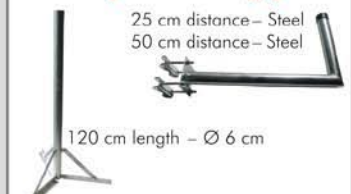

Balcony mounting parts

- 25 cm distance - Steel
- 50 cm distance - Steel

ALSO AVAILABLE:

- Balcony stand 100 cm Aluminium
- Balcony stand 100 cm Steel
- Balcony stand "Holland"
- Balcony holder L-form 25 cm
- Balcony holder L-form 50 cm