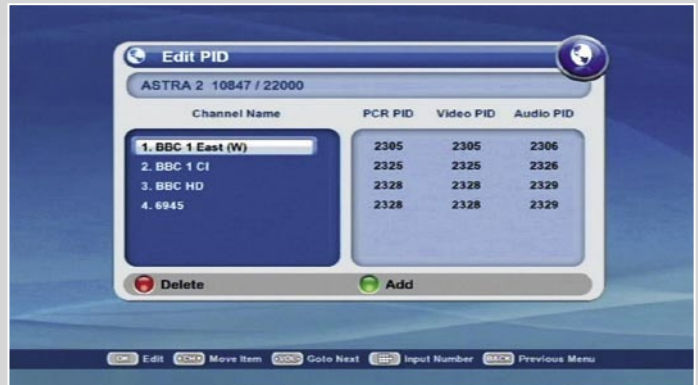

PID editor |