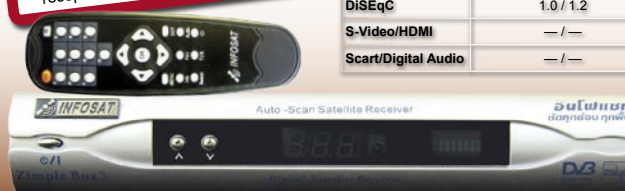

TELE SATELLITE AWARD & BROADBAND
12-01/2008

INFOSAT ZIMPLE BOX 3
Fast and easy to use receiver for FTA reception with a very sensitive tuner

Manufacturer	Infosats
Website	www.infosats.com
Function	MPEG2 FTA receiver with Blind Scan
DVB-S2/LAN	— / —
Channel Memory	1000
DiSEqC	1.0 / 1.2
S-Video/HDMI	— / —
Scart/Digital Audio	— / —