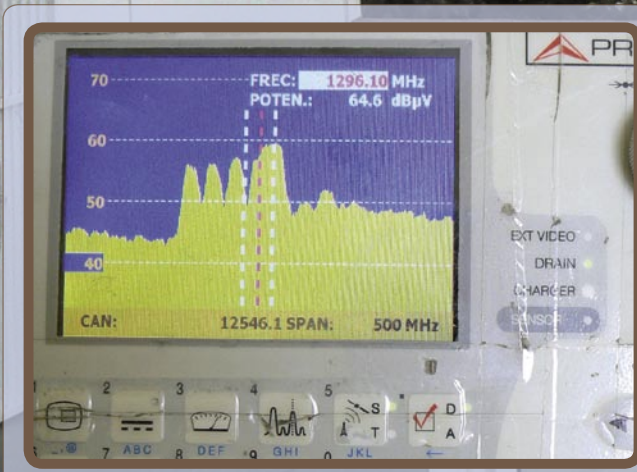

Our visit to Diego in Tenerife gave us these conclusions: with a proper receiver and activated card from Dish Network it would be possible to receive four HDTV transponders consistently and with sufficient signal strength. A larger diameter dish would produce more transponders.

For the AMAZONAS satellite, a larger dish would permit the reception of all the transponders. Diego recommends that other DXers living in Spain, Portugal, Great Britain, Ireland and western France should simply give it a try. If you already can receive INTELSAT 9 at 302° east (58° west), you're most of the way to ECHOSTAR. Keep in mind that ECHOSTAR transmits in circular polarization and AMAZONAS in linear polarization.

Of course, installing a large satellite antenna is not practical for everyone in Europe. For many a 1.8-meter dish is already stretching the limits and naturally it would help if your location doesn't have too much atmospheric attenuation. But then there's the other side of the coin: can satellite enthusiasts on the American east coast with larger dishes receive European satellites? TELE-satellite would love to hear from you!