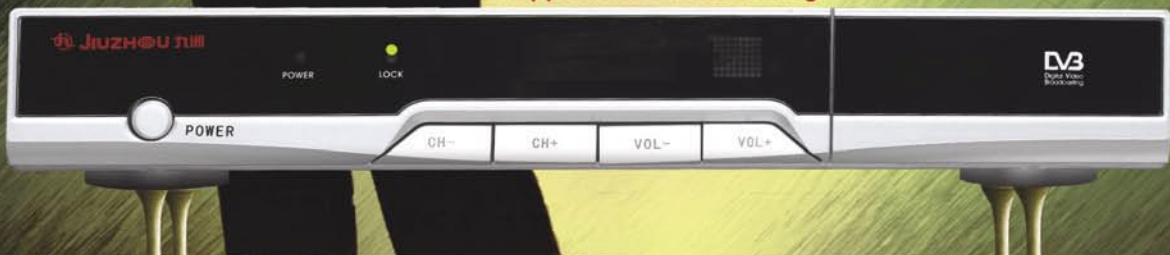

WATCH THE WORLD WITH JIUZHOU

DVB/ATSC

-DIGITAL STB SERIES

CATV SERIES

DISH ANTENNA SERIES

LNB SERIES

HD DVB-T STB with 1 CI
support USD2.0 recording

JIUZHOU

JIUZHOU ELECTRIC GROUP

Headquarters: NO.16 Yuejin Road Mianyang, Sichuan, China
Shenzhen Branch: Jiuzhou Electric Building, Southern No.12 Road,
Hi-Tech Industrial Park, Nanshan District,
Shenzhen, China 518057

Contact: Ms. Kitty He
Tel: +86-755-2694 7236
Fax: +86-755-2671 5408
E-mail: hxy mar@jiuzhou.com.cn
Website: www.jiuzhou.com.cn