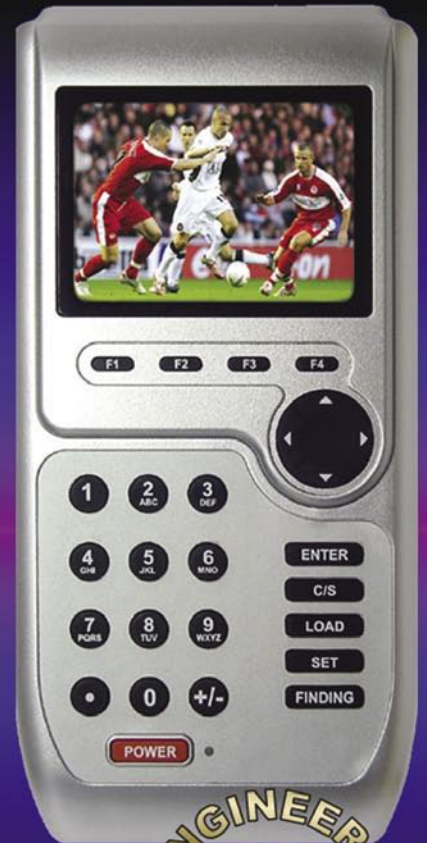

QUALITY ENGINEERING
USALS
HQ
HIGH QUALITY

SatCatcher Ltd. Unit 7 Salvesen Way
Freightliner Road, Hull, East Yorkshire
United Kingdom. HU3 4UQ
0044(0)1482 221577

WWW.SATCATCHER.COM