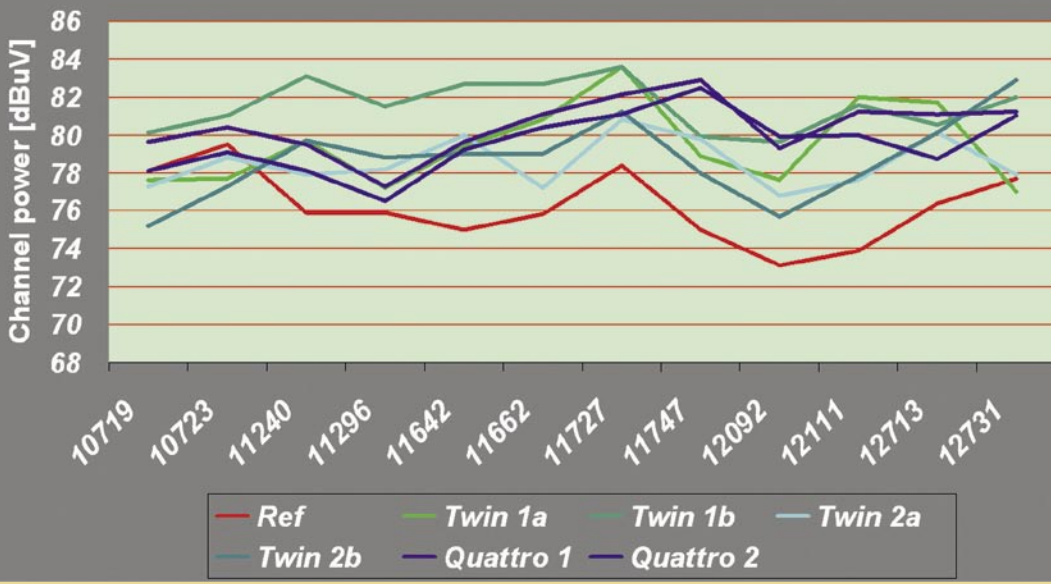

الشكل رقم 1 : قدرة مخارج الوحدات الثنائية والرباعية quattro

فان موديل GT-QDC40 هو اصغر في الحجم و اقل في الوزن قليلا . و لقد حصلنا على عدد 2 من كل وحدة خفض شوشرة لجميع الأنواع و قد قمنا بقياس الأداء لجميع الوحدات ، و هذا يعنى الكثير من العمل لنا و لكن نشكر حصولنا على نتائج نهائية تهم قرائنا ، و نتيجة للقياسات الكثيرة يمكنك أن ترى ذلك فى الرسم و دعنا الآن نحلل كل منهما واحدة بواحدة .

فى الشكل رقم 1 يظهر مقدار قوة المخارج (مستوى قوة الإشارة) عند مخرج وحدة خفض الشوشرة الثنائية GT-TC40 و الرباعية quattro بالمقارنة مع وحدة خفض شوشرة تعمل بمعدل خفض شوشرة (وحدة مفردة 0.2 ديسيبل) و تبدوا قوة المخارج كبيرة و هذا يعنى انه يمكننا استخدام كابلات أطول بين وحدة خفض الشوشرة و الريسيفر بدون التأثير على الإشارات . أما بخصوص أداء الوحدة الرباعية

إن شركة GT-Sat مألوفة لدى قرائنا و قد قدمنا لها تقارير عن وحدات خفض الشوشرة ذات المخارج العالية القدرة فى العدد 09/2008 من مجلة تيلي ستلايت ، و هذه المنتجات لديها مخارج بقدرة عالية مدهشة بدون أن تؤثر على الأداء ، و لا عجب أننا شغوفون فى عمل تقرير اختبار عن وحدات خفض الشوشرة الجديدة لهذه الشركة ، و هذه المرة استلمنا وحدات خفض شوشرة موديل GT- و GT-TC40، GT-QDC40 و QTC40 و هي ثنائية ، رباعية quattro و quad .