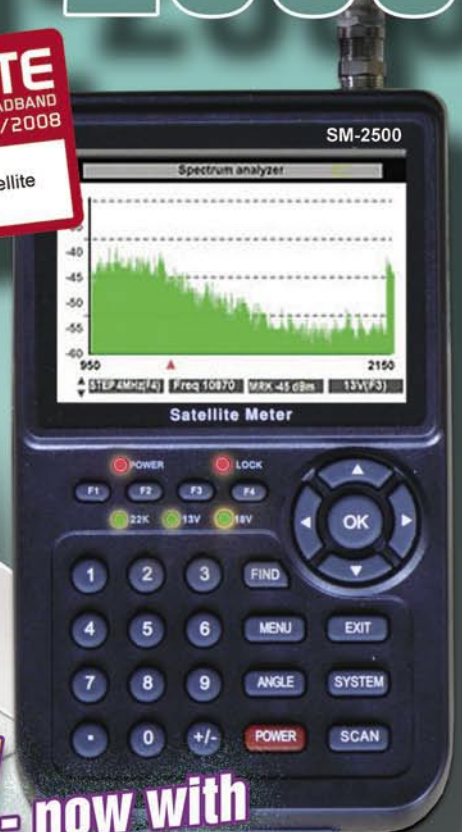

Trimax SM-2500

**TELE
SATELLITE
AWARD & BROADBAND**
06-07/2008
TRIMAX SM2200
An ideal tool for any satellite
system installer

NEW - now with
"Spectrum Analyzer"

**Become
a Trimax
SM-2500
Dealer today!**

Contact us for details:
www.easytrimaxmeters.com
phone: 1.204.661.EASY
email: trimaxmeters@mts.net

services. Corrigent's CM platforms offer a 10Gbps solution combining Ethernet transport, full support of legacy SONET/SDH capabilities, MPLS and RPR technologies, and end-to-end network management.

SRI LANKA

SRI LANKA TELECOM OPTS FO OPTIBASE ENCODERS FOR IPTV SERVICE

Optibase's advanced encoders have been selected by UTStarcom as part of an end-to-end integrated IPTV solution to Sri Lanka Telecom. Sri Lanka Telecom will use UTStarcom's RollingStream advanced IPTV solution, which incorporates Optibase's H.264 streaming platforms, to offer the country's first ever triple play services. Optibase's H.264 Media Gateway (MGW) 5100 encoding platforms, renowned for their top video quality and quick deployment, offer a highly reliable streaming solution.

TAIWAN

CHUNGHWA TELECOM REVISES IPTV TARGET

Chunghwa Telecom has revised its year-end subscriber target for its IPTV service from 1.2 million to 800,000, according to research firm Media Research Asia. The operator's Olympic coverage was reported to have boosted IPTV subscriber numbers by around 15%, and Chunghwa currently has about 570,000 users with average revenue per user of TWD 107 per month. The operator is also planning to spend TWD 30-31 billion (US$ 943-975 million) in IPTV-related capital expenditure this year.

THAILAND

TRUEIPTV RELAUNCHES OPERATIONS

TrueIPTV Co, the IPTV arm of True Corp, has completed business and organisational restructuring. It now has a new shareholding structure, a clearer business role and definition of the target market segments for IPTV and TrueVisions' conventional cable and satellite Pay-TV services. Paisit Vatjanapagorn, general manager, said TrueIPTV has relaunched as a "premium service" targeting affluent Thais and foreigners living in Bangkok. The company is offering 12 TV channels including multi-language soundtracks, knowledge-based programmes and karaoke-on-demand. It hopes to double the subscriber base to 6,000 early in 2009.

THE PHILIPPINES

ECI TELECOM PROVIDES BROADBAND ACCESS TO PLDT

ECI Telecom has signed an agreement for the supply of broadband access solutions to Philippines Long Distance Telephone Company (PLDT). ECI's Hi-FOCuS-5 Multi-Service Access Node (MSAN) central office and outside plant solution was chosen to support PLDT's nationwide expansion of high-speed internet DSL services for both business and residential customers over the operator's existing copper infrastructure. Part of ECI's 1Net business framework, the Hi-FOCuS is a carrier grade, future-proof MSAN solution, providing PLDT with the optimal transition path to a next-generation network solutions as it looks to deliver new services such as IPTV and VoIP in the future.

WORLD

AMINO SIGNS GLOBAL DEAL WITH ERICSSON FOR IPTV INTEGRATION