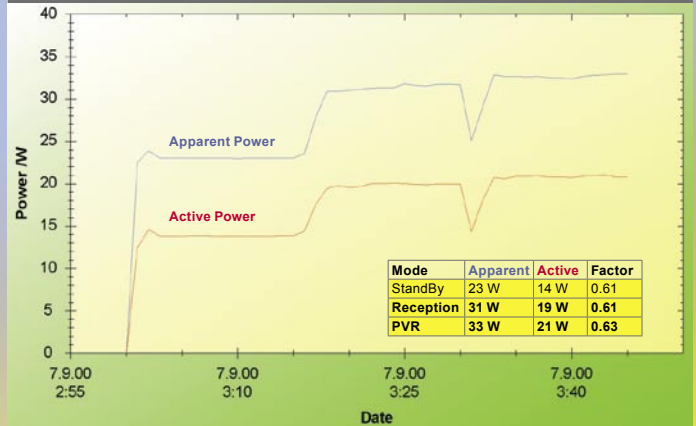

ENERGY DIAGRAM

Starting with a switch-on peak the box stays 15 min in StandBy, then regular receptions starts for another 15 min. Then an external HDD with its own power supply is connected to the USB and PVR is started.