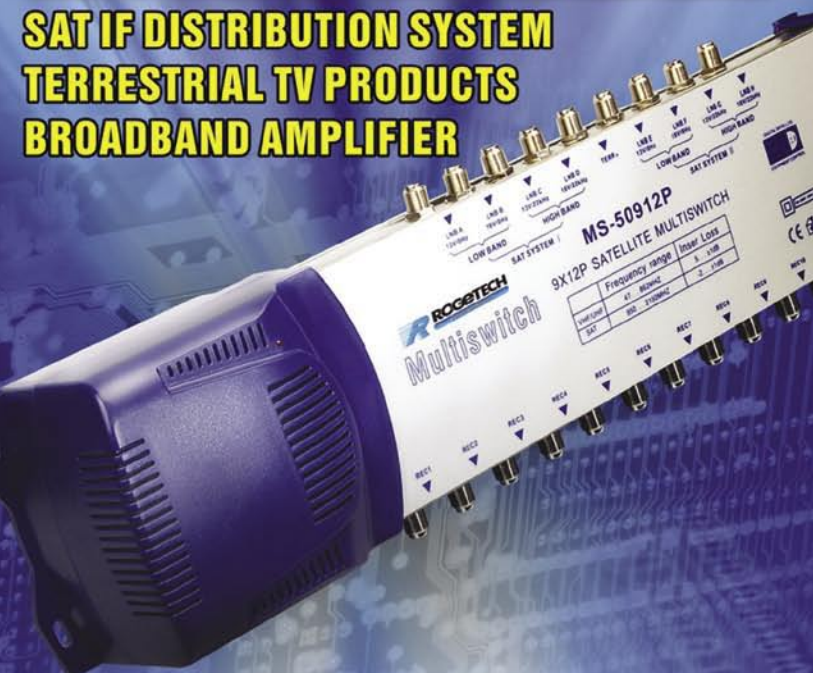

**Bring qualified signal
for you**

SAT IF DISTRIBUTION SYSTEM SILVER SERIES

**SAT IF DISTRIBUTION SYSTEM
TERRESTRIAL TV PRODUCTS
BROADBAND AMPLIFIER**

**ROGETECH COMMUNICATION
TECHNOLOGY CO., LTD.**

111# GE Road, New Industrial Zone, JIAXING, CHINA

Tel: 86-573-86161178

Fax: 86-573-86161298

Email: sales@rogetech.com

www.rogetech.com

BRITISH TELECOM TO PROVIDE HD CONTENT

BT is to offer High Definition (HD) content to users of its V-box Personal Video Recorder using their IPTV (basically TV over broadband) 'Vision' service. BT Vision is a digital TV service that offers DTT, a DVR (their V-Box), and supports TV and video content that's accessed on-demand over a BT Broadband connection. BT has announced an agreement with NBC Universal to include a selection of feature films in High Definition (1080i) format from the NBC Universal catalogue. Current films will cost £4.95 while older library titles will sell for £2.95. Films will have a 48 hour time limit for viewing.

ORANGE TO OFFER ON DEMAND MOVIES ON IPTV SERVICE

Orange is likely to build its IPTV service around on-demand films when it eventually launches a home TV service to take on Sky, Virgin, Freeview and BT Vision, late this year or the early part of next year. Nationwide trials for the TV service have been running in earnest, with trialists using the on-demand film service only in Leeds.

SKY ADDS NEW CHANNELS

Seven new HD channels will launch on the Sky+ HD service in October 2008, including six genre-themed Sky Movies channels in HD and a new HD version of Sky Real Lives. The addition of the new channels in October will increase the total number of HD channels on the Sky platform to 26, compared with nine channels when Sky+ HD made its debut in May 2006. The number of hours of native high definition content on the Sky platform will increase to around 10,000 per month, more than 2.5 times the amount of standard definition content offered by the five main terrestrial channels combined.

NORTH AMERICA

GALAXY 19 LAUNCHES SUCCESSFULLY

Intelsat's Galaxy 19 satellite was successfully launched on September 24 aboard a Sea Launch Zenit-3SL rocket. The satellite, built by Space Systems/Loral, will operate from 97 West, replacing the Galaxy 25 spacecraft. Galaxy 19 will provide 50-state coverage, in addition to reaching the Caribbean, Canada and Mexico, to video, government and network customers.

CANADA

MTS ALLSTREAM TO USE ETI OSS

MTS Allstream will use ETI's Triad OSS to integrate Microsoft's Mediaroom IP video technology to their CRM and billing infrastructure. Triad completely automates the provisioning of IPTV services to MTS Allstream's expanding subscriber base. Operating under the MTS brand in the province of Manitoba, the division offers consumers next generation wireless, high-speed Internet and data, digital television and wireline voice services, as well as home security services.

NIMIQ 4 SATELLITE SUCCESSFULLY LAUNCHED