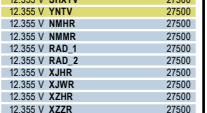

Table with columns: Freq Pol Channel Name, Symbol rate, GHz, and a list of satellite channels including Computer Music, D-Navi Station, Disco Collection, etc.

Table with columns: Freq Pol Channel Name, Symbol rate, GHz, and a list of satellite channels including 3.960 V 35 KF, 3.960 V 36 Cristal and Piano Mu, etc.

Table with columns: Freq Pol Channel Name, Symbol rate, GHz, and a list of satellite channels including 12.595 V EUROS, 12.595 V MAS, 12.595 V MTRV, etc.

Table with columns: Freq Pol Channel Name, Symbol rate, GHz, and a list of satellite channels including C-Band EXPRESS AM3, EXPAM3K, EXPAM3K, etc.

Table with columns: Freq Pol Channel Name, Symbol rate, GHz, and a list of satellite channels including BCC World, BCC World, BCC World, etc.

Table with columns: Freq Pol Channel Name, Symbol rate, GHz, and a list of satellite channels including 12.644 H R103, 12.644 H R109, 12.644 H SOUT, etc.

Table with columns: Freq Pol Channel Name, Symbol rate, GHz, and a list of satellite channels including 12.627 V SMA Bus6, 12.627 V SMA BUS7, 12.627 V Teab-BU, etc.