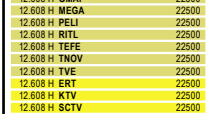

Table with columns: Freq Pol Channel Name, Symbol rate, GHz, and a list of satellite channels including Computer Music, D-Navi Station, Disco Collection, etc.

Table with columns: Freq Pol Channel Name, Symbol rate, GHz, and a list of satellite channels including 3.960 V 35 KF, 3.960 V 36 Cristal and Piano Mu, etc.

Table with columns: Freq Pol Channel Name, Symbol rate, GHz, and a list of satellite channels including 12.595 V EUROS, 12.595 V MAS, 12.595 V MTRV, etc.

Table with columns: Freq Pol Channel Name, Symbol rate, GHz, and a list of satellite channels including C-Band EXPRESS AM3, EXPAM3K, EXPAM3K, etc.

Table with columns: Freq Pol Channel Name, Symbol rate, GHz, and a list of satellite channels including BCC World, BCC World, BCC World, etc.

Table with columns: Freq Pol Channel Name, Symbol rate, GHz, and a list of satellite channels including 12.644 H R103, 12.644 H R109, 12.644 H SOUT, etc.

Table with columns: Freq Pol Channel Name, Symbol rate, GHz, and a list of satellite channels including 12.627 V SMA Bus6, 12.627 V SMA BUS7, 12.627 V Teab-BU, etc.