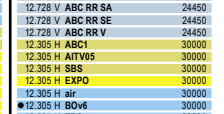

Table with columns: Freq Pol Channel Name, Symbol rate, GHz, and a list of satellite channels including Computer Music, D-Navi Station, Disco Collection, etc.

Table with columns: Freq Pol Channel Name, Symbol rate, GHz, and a list of satellite channels including 3.960 V 35 KF, 3.960 V 36 Cristal and Piano Mu, etc.

Table with columns: Freq Pol Channel Name, Symbol rate, GHz, and a list of satellite channels including 12.595 V EUROS, 12.595 V MAS, 12.595 V MTRV, etc.

Table with columns: Freq Pol Channel Name, Symbol rate, GHz, and a list of satellite channels including C-Band EXPRESS AM3, EXPAM3K, EXPAM3K, etc.

Table with columns: Freq Pol Channel Name, Symbol rate, GHz, and a list of satellite channels including BCC World, BCC World, BCC World, etc.

Table with columns: Freq Pol Channel Name, Symbol rate, GHz, and a list of satellite channels including 12.644 H R103, 12.644 H R109, 12.644 H SOUT, etc.

Table with columns: Freq Pol Channel Name, Symbol rate, GHz, and a list of satellite channels including 12.627 V SMA Bus6, 12.627 V SMA BUS7, 12.627 V Teab-BU, etc.