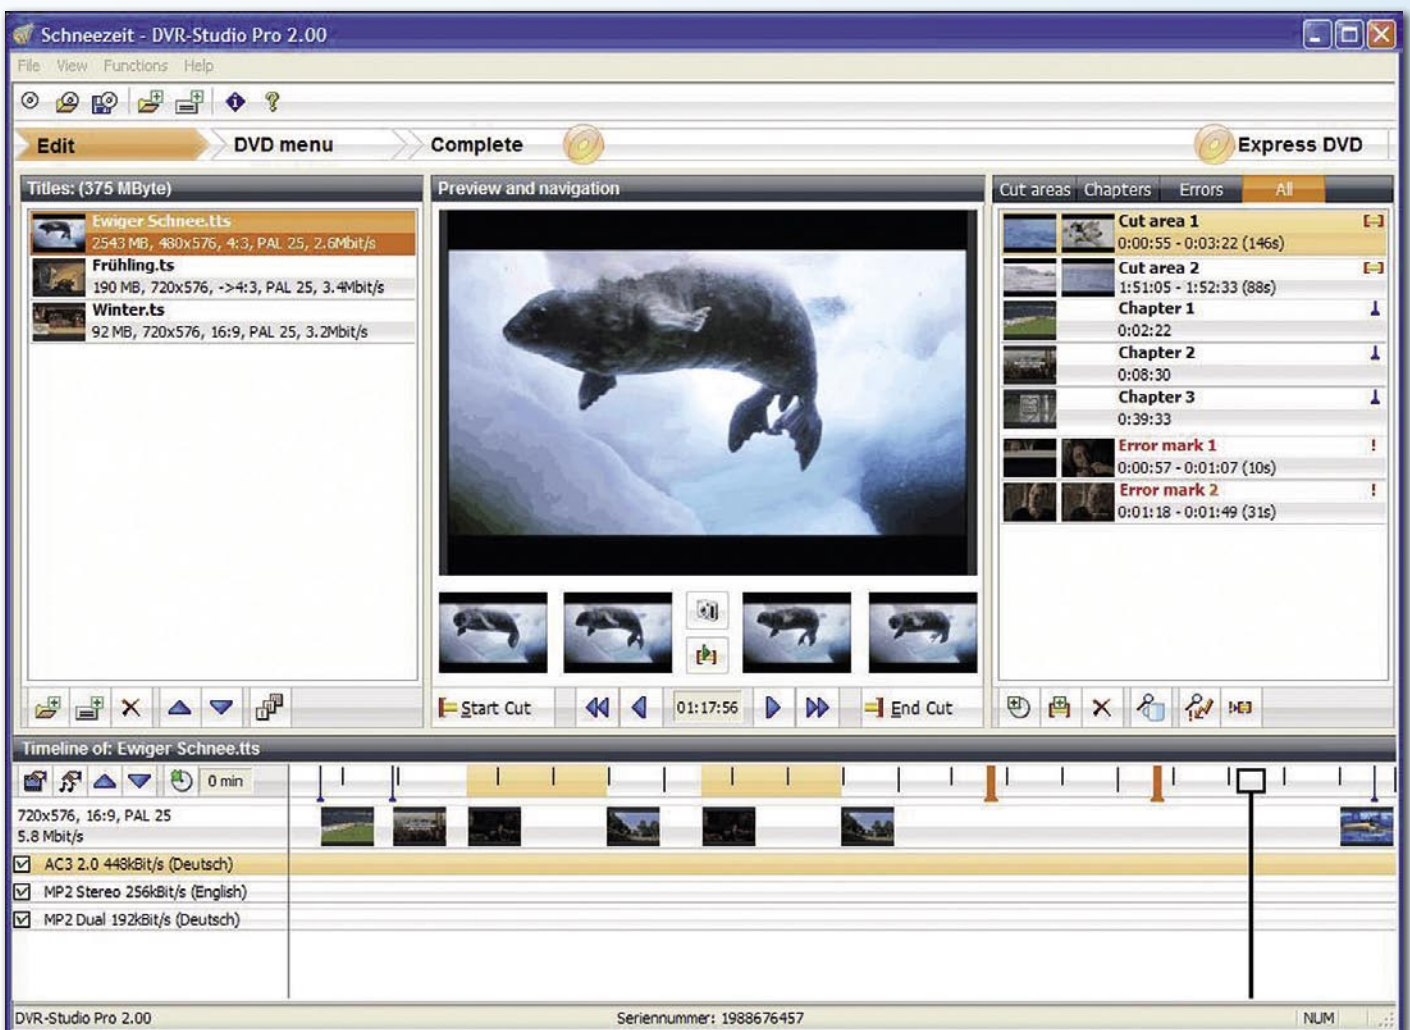

The third option of transferring recordings from the receiver to the PC is using the USB 2.0 interface. Currently this is also the fastest and easiest option, even though it is restricted to a local set up and does not support any additional features such as timer management.

# TOPFIELD®

DVR Studio HD creates DVDs or Blu-ray discs from HD material

the signal is amplified. As soon as the connection is established for the first time Windows will ask for corresponding drivers to allow direct communication between the two devices.

Once all required drivers are installed

DVR Studio Pro 2 takes care of every step from de-multiplexing to burning

The application is a combination of demultiplexer to split up the raw satellite data into video and audio tracks, and editor to cut out unwanted commercial breaks or entire sequences. DVR Studio starts out with dividing the recorded transport stream into individual video and audio sections and moves these sections together again with perfect precision to create a DVD-recordable file. Even several different audio tracks can be recorded. The final file created by the software can then be burnt onto DVD by any standard burning software.