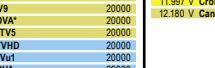

C-Band 30 36 40 http://www.SatcoDX7.com/2730 Coverage Code AMC003KB

Table with 2 columns: Freq Pol Channel Name, Symbol rate GHz. Includes entries like 11.735 W AR/FRN 30000, 11.735 W ENGLISH 6102, 11.735 W INFO 6102.

Table with 2 columns: Freq Pol Channel Name, Symbol rate GHz. Includes entries like 12.384 L DISHD 20000, 12.384 L HDH1 20000, 12.384 L HDV2 20000.

North America GALAXY 11.17 269.0 East (9.0 West) GXY11C