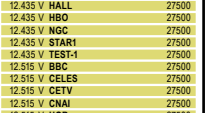

Table with columns: Freq Pol Channel Name, Symbol rate, GHz, and a list of satellite channels including Computer Music, D-Navi Station, Disco Collection, etc.

Table with columns: Freq Pol Channel Name, Symbol rate, GHz, and a list of satellite channels including 3.960 V 35 KF, 3.960 V 36 Cristal and Piano Mu, etc.

Table with columns: Freq Pol Channel Name, Symbol rate, GHz, and a list of satellite channels including 12.595 V EUROS, 12.595 V MAS, 12.595 V MTRV, etc.

Table with columns: Freq Pol Channel Name, Symbol rate, GHz, and a list of satellite channels including C-Band EXPRESS AM3, EXPAM3K, EXPAM3K, etc.

Table with columns: Freq Pol Channel Name, Symbol rate, GHz, and a list of satellite channels including BCC World, BCC World, BCC World, etc.

Table with columns: Freq Pol Channel Name, Symbol rate, GHz, and a list of satellite channels including 12.644 H R103, 12.644 H R109, 12.644 H SOUT, etc.

Table with columns: Freq Pol Channel Name, Symbol rate, GHz, and a list of satellite channels including 12.627 V SMA Bus6, 12.627 V SMA BUS7, 12.627 V Teab-BU, etc.