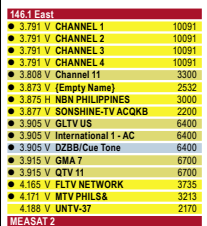

Table with columns: Freq Pol Channel Name, Symbol rate, GHz, and a list of satellite channels including Computer Music, D-Navi Station, Disco Collection, etc.

Table with columns: Freq Pol Channel Name, Symbol rate, GHz, and a list of satellite channels including 3.960 V 35 KF, 3.960 V 36 Cristal and Piano Mu, etc.

Table with columns: Freq Pol Channel Name, Symbol rate, GHz, and a list of satellite channels including 12.595 V EUROS, 12.595 V MAS, 12.595 V MTRV, etc.

Table with columns: Freq Pol Channel Name, Symbol rate, GHz, and a list of satellite channels including C-Band EXPRESS AM3, EXPAM3K, EXPAM3K, etc.

Table with columns: Freq Pol Channel Name, Symbol rate, GHz, and a list of satellite channels including BCC World, BCC World, BCC World, etc.

Table with columns: Freq Pol Channel Name, Symbol rate, GHz, and a list of satellite channels including 12.644 H R103, 12.644 H R109, 12.644 H SOUT, etc.

Table with columns: Freq Pol Channel Name, Symbol rate, GHz, and a list of satellite channels including 12.627 V SMA Bus6, 12.627 V SMA BUS7, 12.627 V Teab-BU, etc.