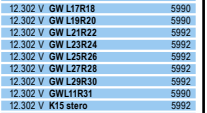

Table with columns: Freq Pol Channel Name, Symbol rate, GHz, and a list of satellite channels including Computer Music, D-Navi Station, Disco Collection, etc.

Table with columns: Freq Pol Channel Name, Symbol rate, GHz, and a list of satellite channels including 3.960 V 35 KF, 3.960 V 36 Cristal and Piano Mu, etc.

Table with columns: Freq Pol Channel Name, Symbol rate, GHz, and a list of satellite channels including 12.595 V EUROS, 12.595 V MAS, 12.595 V MTRV, etc.

Table with columns: Freq Pol Channel Name, Symbol rate, GHz, and a list of satellite channels including C-Band EXPRESS AM3, EXPAM3K, EXPAM3K, etc.

Table with columns: Freq Pol Channel Name, Symbol rate, GHz, and a list of satellite channels including BCC World, BCC World, BCC World, etc.

Table with columns: Freq Pol Channel Name, Symbol rate, GHz, and a list of satellite channels including 12.644 H R103, 12.644 H R109, 12.644 H SOUT, etc.

Table with columns: Freq Pol Channel Name, Symbol rate, GHz, and a list of satellite channels including 12.627 V SMA Bus6, 12.627 V SMA BUS7, 12.627 V Teab-BU, etc.