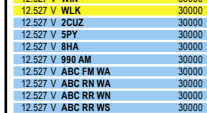

Table with columns: Freq Pol Channel Name, Symbol rate, GHz, and a list of satellite channels including Computer Music, D-Navi Station, Disco Collection, etc.

Table with columns: Freq Pol Channel Name, Symbol rate, GHz, and a list of satellite channels including 3.960 V 35 KF, 3.960 V 36 Cristal and Piano Mu, etc.

Table with columns: Freq Pol Channel Name, Symbol rate, GHz, and a list of satellite channels including 12.595 V EUROS, 12.595 V MAS, 12.595 V MTRV, etc.

Table with columns: Freq Pol Channel Name, Symbol rate, GHz, and a list of satellite channels including C-Band EXPRESS AM3, EXPAM3K, EXPAM3K, etc.

Table with columns: Freq Pol Channel Name, Symbol rate, GHz, and a list of satellite channels including BCC World, BCC World, BCC World, etc.

Table with columns: Freq Pol Channel Name, Symbol rate, GHz, and a list of satellite channels including 12.644 H R103, 12.644 H R109, 12.644 H SOUT, etc.

Table with columns: Freq Pol Channel Name, Symbol rate, GHz, and a list of satellite channels including 12.627 V SMA Bus6, 12.627 V SMA BUS7, 12.627 V Teab-BU, etc.