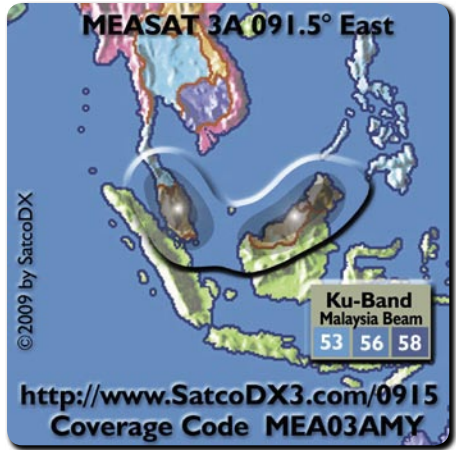

MEASAT 3A
June 2009

MEASAT 3A has been designed to be co-located with MEASAT 3 at 91.5 EAST. The satellite will provide 12 high-powered C-band transponders providing coverage across a region bounded by Africa and Eastern Europe in the West, through to Japan and Australia in the East, and 12 high-powered Ku band transponders for DTH in Malaysia and Indonesia over a 15 year minimum service life. This satellite will be launched by a Zenith 3.