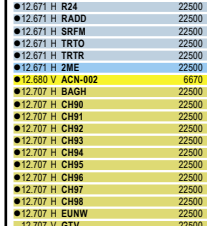

Table with columns: Freq Pol Channel Name, Symbol rate, GHz, and a list of satellite channels including Computer Music, D-Navi Station, Disco Collection, etc.

Table with columns: Freq Pol Channel Name, Symbol rate, GHz, and a list of satellite channels including 3.960 V 35 KF, 3.960 V 36 Cristal and Piano Mu, etc.

Table with columns: Freq Pol Channel Name, Symbol rate, GHz, and a list of satellite channels including 12.595 V EUROS, 12.595 V MAS, 12.595 V MTRV, etc.

Table with columns: Freq Pol Channel Name, Symbol rate, GHz, and a list of satellite channels including C-Band EXPRESS AM3, EXPAM3K, EXPAM3K, etc.

Table with columns: Freq Pol Channel Name, Symbol rate, GHz, and a list of satellite channels including BCC World, BCC World, BCC World, etc.

Table with columns: Freq Pol Channel Name, Symbol rate, GHz, and a list of satellite channels including 12.644 H R103, 12.644 H R109, 12.644 H SOUT, etc.

Table with columns: Freq Pol Channel Name, Symbol rate, GHz, and a list of satellite channels including 12.627 V SMA Bus6, 12.627 V SMA BUS7, 12.627 V Teab-BU, etc.