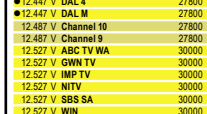

Table with columns: Freq Pol Channel Name, Symbol rate, GHz, and a list of satellite channels including Computer Music, D-Navi Station, Disco Collection, etc.

Table with columns: Freq Pol Channel Name, Symbol rate, GHz, and a list of satellite channels including 3.960 V 35 KF, 3.960 V 36 Cristal and Piano Mu, etc.

Table with columns: Freq Pol Channel Name, Symbol rate, GHz, and a list of satellite channels including 12.595 V EUROS, 12.595 V MAS, 12.595 V MTRV, etc.

Table with columns: Freq Pol Channel Name, Symbol rate, GHz, and a list of satellite channels including C-Band EXPRESS AM3, EXPAM3K, EXPAM3K, etc.

Table with columns: Freq Pol Channel Name, Symbol rate, GHz, and a list of satellite channels including BCC World, BCC World, BCC World, etc.

Table with columns: Freq Pol Channel Name, Symbol rate, GHz, and a list of satellite channels including 12.644 H R103, 12.644 H R109, 12.644 H SOUT, etc.

Table with columns: Freq Pol Channel Name, Symbol rate, GHz, and a list of satellite channels including 12.627 V SMA Bus6, 12.627 V SMA BUS7, 12.627 V Teab-BU, etc.