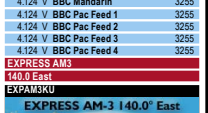

Table with columns: Freq Pol Channel Name, Symbol rate, GHz, and a list of satellite channels including Computer Music, D-Navi Station, Disco Collection, etc.

Table with columns: Freq Pol Channel Name, Symbol rate, GHz, and a list of satellite channels including 3.960 V 35 KF, 3.960 V 36 Cristal and Piano Mu, etc.

Table with columns: Freq Pol Channel Name, Symbol rate, GHz, and a list of satellite channels including 12.595 V EUROS, 12.595 V MAS, 12.595 V MTRV, etc.

Table with columns: Freq Pol Channel Name, Symbol rate, GHz, and a list of satellite channels including C-Band EXPRESS AM3, EXPAM3K, EXPAM3K, etc.

Table with columns: Freq Pol Channel Name, Symbol rate, GHz, and a list of satellite channels including BCC World, BCC World, BCC World, etc.

Table with columns: Freq Pol Channel Name, Symbol rate, GHz, and a list of satellite channels including 12.644 H R103, 12.644 H R109, 12.644 H SOUT, etc.

Table with columns: Freq Pol Channel Name, Symbol rate, GHz, and a list of satellite channels including 12.627 V SMA Bus6, 12.627 V SMA BUS7, 12.627 V Teab-BU, etc.