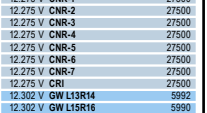

Table with columns: Freq Pol Channel Name, Symbol rate, GHz, and a list of satellite channels including Computer Music, D-Navi Station, Disco Collection, etc.

Table with columns: Freq Pol Channel Name, Symbol rate, GHz, and a list of satellite channels including 3.960 V 35 KF, 3.960 V 36 Cristal and Piano Mu, etc.

Table with columns: Freq Pol Channel Name, Symbol rate, GHz, and a list of satellite channels including 12.595 V EUROS, 12.595 V MAS, 12.595 V MTRV, etc.

Table with columns: Freq Pol Channel Name, Symbol rate, GHz, and a list of satellite channels including C-Band EXPRESS AM3, EXPAM3K, EXPAM3K, etc.

Table with columns: Freq Pol Channel Name, Symbol rate, GHz, and a list of satellite channels including BCC World, BCC World, BCC World, etc.

Table with columns: Freq Pol Channel Name, Symbol rate, GHz, and a list of satellite channels including 12.644 H R103, 12.644 H R109, 12.644 H SOUT, etc.

Table with columns: Freq Pol Channel Name, Symbol rate, GHz, and a list of satellite channels including 12.627 V SMA Bus6, 12.627 V SMA BUS7, 12.627 V Teab-BU, etc.