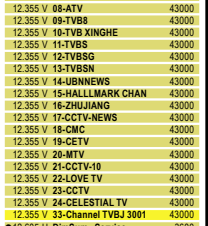

Table with columns: Freq Pol Channel Name, Symbol rate, GHz, and a list of satellite channels including Computer Music, D-Navi Station, Disco Collection, etc.

Table with columns: Freq Pol Channel Name, Symbol rate, GHz, and a list of satellite channels including 3.960 V 35 KF, 3.960 V 36 Cristal and Piano Mu, etc.

Table with columns: Freq Pol Channel Name, Symbol rate, GHz, and a list of satellite channels including 12.595 V EUROS, 12.595 V MAS, 12.595 V MTRV, etc.

Table with columns: Freq Pol Channel Name, Symbol rate, GHz, and a list of satellite channels including C-Band EXPRESS AM3, EXPAM3K, EXPAM3K, etc.

Table with columns: Freq Pol Channel Name, Symbol rate, GHz, and a list of satellite channels including BCC World, BCC World, BCC World, etc.

Table with columns: Freq Pol Channel Name, Symbol rate, GHz, and a list of satellite channels including 12.644 H R103, 12.644 H R109, 12.644 H SOUT, etc.

Table with columns: Freq Pol Channel Name, Symbol rate, GHz, and a list of satellite channels including 12.627 V SMA Bus6, 12.627 V SMA BUS7, 12.627 V Teab-BU, etc.