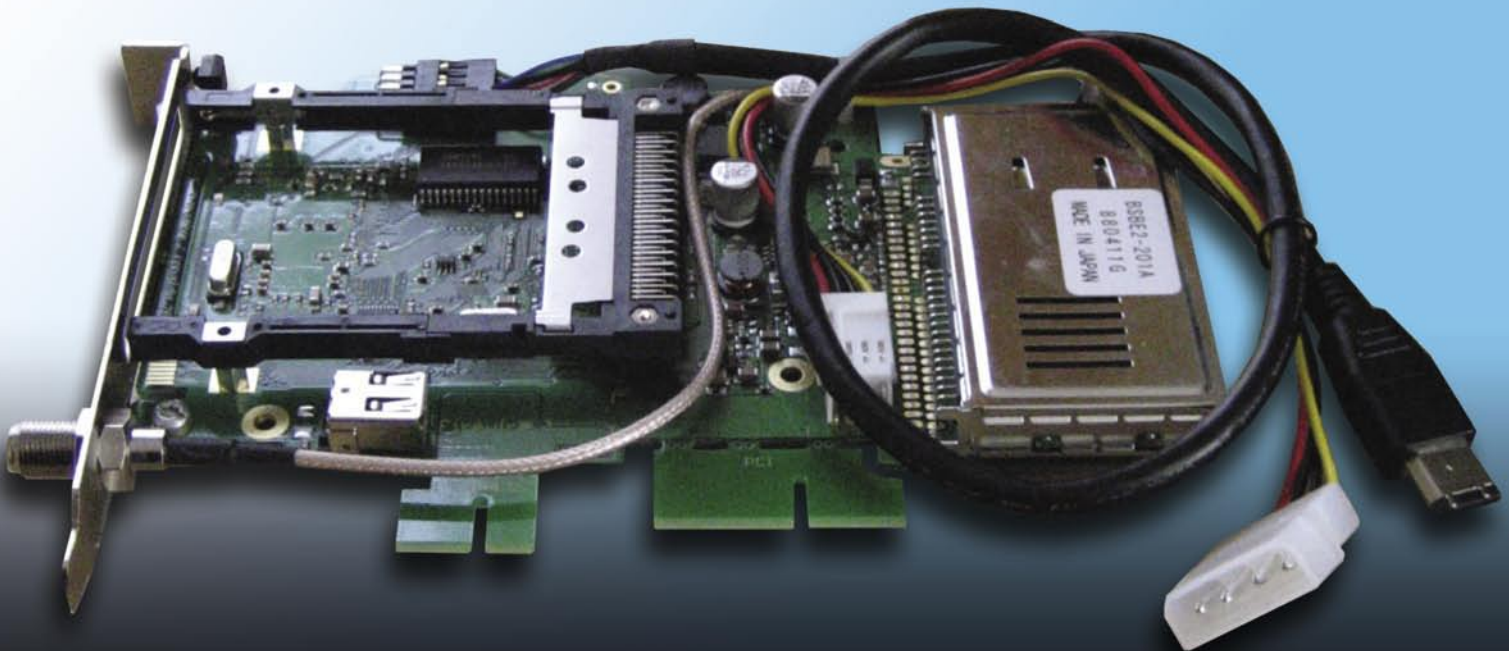

Most up-to-date HDTV satellite receivers come with Ethernet or USB 2.0 interfaces that allow transferring recorded events to a PC for post-editing and storing recordings on a portable storage medium (DVD etc.). However, most of these receivers regard satellite reception as their prime business and thus do not put much effort into making interfaces very fast.

FireDTV box to its product range. While all electronic components are fixed onto a single board in both products, data transfer as such