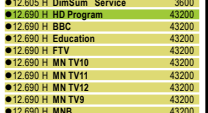

Table with columns: Freq Pol Channel Name, Symbol rate, GHz, and a list of satellite channels including Computer Music, D-Navi Station, Disco Collection, etc.

Table with columns: Freq Pol Channel Name, Symbol rate, GHz, and a list of satellite channels including 3.960 V 35 KF, 3.960 V 36 Cristal and Piano Mu, etc.

Table with columns: Freq Pol Channel Name, Symbol rate, GHz, and a list of satellite channels including 12.595 V EUROS, 12.595 V MAS, 12.595 V MTRV, etc.

Table with columns: Freq Pol Channel Name, Symbol rate, GHz, and a list of satellite channels including C-Band EXPRESS AM3, EXPAM3K, EXPAM3K, etc.

Table with columns: Freq Pol Channel Name, Symbol rate, GHz, and a list of satellite channels including BCC World, BCC World, BCC World, etc.

Table with columns: Freq Pol Channel Name, Symbol rate, GHz, and a list of satellite channels including 12.644 H R103, 12.644 H R109, 12.644 H SOUT, etc.

Table with columns: Freq Pol Channel Name, Symbol rate, GHz, and a list of satellite channels including 12.627 V SMA Bus6, 12.627 V SMA BUS7, 12.627 V Teab-BU, etc.