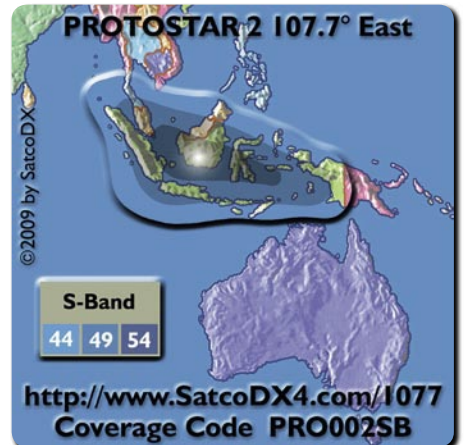

## OPTUS D3

May-June 2009

This satellite will be launched simultaneously with HOTBIRD 10, co-located at 156 EAST with OPTUS C1, this Orbital Science Corporation satellite will embed 24 Ku band transponders and cover Australia for 15 years. The satellite will provide direct TV, Internet, telephony and data transmission services for Australia and New Zealand. Orbital Sciences Corporation has constructed the Optus D3 spacecraft using the Star-2 platform.