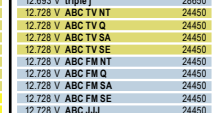

Table with columns: Freq Pol Channel Name, Symbol rate, GHz, and a list of satellite channels including Computer Music, D-Navi Station, Disco Collection, etc.

Table with columns: Freq Pol Channel Name, Symbol rate, GHz, and a list of satellite channels including 3.960 V 35 KF, 3.960 V 36 Cristal and Piano Mu, etc.

Table with columns: Freq Pol Channel Name, Symbol rate, GHz, and a list of satellite channels including 12.595 V EUROS, 12.595 V MAS, 12.595 V MTRV, etc.

Table with columns: Freq Pol Channel Name, Symbol rate, GHz, and a list of satellite channels including C-Band EXPRESS AM3, EXPAM3K, EXPAM3K, etc.

Table with columns: Freq Pol Channel Name, Symbol rate, GHz, and a list of satellite channels including BCC World, BCC World, BCC World, etc.

Table with columns: Freq Pol Channel Name, Symbol rate, GHz, and a list of satellite channels including 12.644 H R103, 12.644 H R109, 12.644 H SOUT, etc.

Table with columns: Freq Pol Channel Name, Symbol rate, GHz, and a list of satellite channels including 12.627 V SMA Bus6, 12.627 V SMA BUS7, 12.627 V Teab-BU, etc.