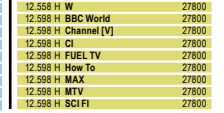

Table with columns: Freq Pol Channel Name, Symbol rate, GHz, and a list of satellite channels including Computer Music, D-Navi Station, Disco Collection, etc.

Table with columns: Freq Pol Channel Name, Symbol rate, GHz, and a list of satellite channels including 3.960 V 35 KF, 3.960 V 36 Cristal and Piano Mu, etc.

Table with columns: Freq Pol Channel Name, Symbol rate, GHz, and a list of satellite channels including 12.595 V EUROS, 12.595 V MAS, 12.595 V MTRV, etc.

Table with columns: Freq Pol Channel Name, Symbol rate, GHz, and a list of satellite channels including C-Band EXPRESS AM3, EXPAM3K, EXPAM3K, etc.

Table with columns: Freq Pol Channel Name, Symbol rate, GHz, and a list of satellite channels including BCC World, BCC World, BCC World, etc.

Table with columns: Freq Pol Channel Name, Symbol rate, GHz, and a list of satellite channels including 12.644 H R103, 12.644 H R109, 12.644 H SOUT, etc.

Table with columns: Freq Pol Channel Name, Symbol rate, GHz, and a list of satellite channels including 12.627 V SMA Bus6, 12.627 V SMA BUS7, 12.627 V Teab-BU, etc.