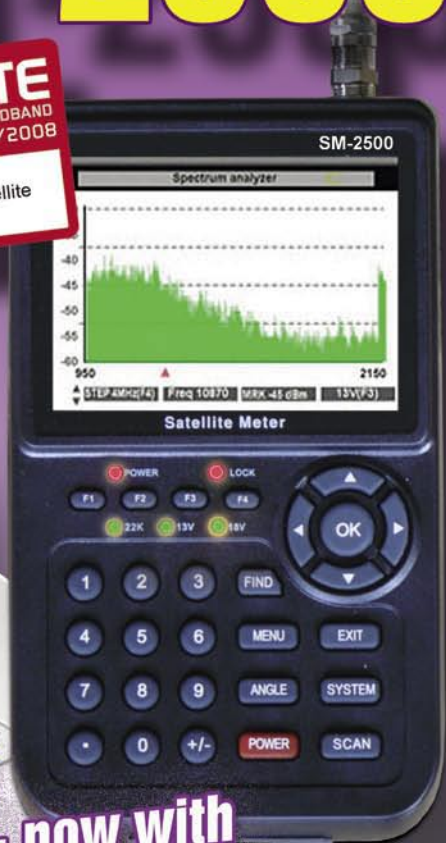

Trimax SM-2500

**TELE SATELLITE
AWARD & BROADBAND**
06-07/2008

TRIMAX SM2200
An ideal tool for any satellite
system installer

NEW - now with
"Spectrum Analyzer"

$499us
Direct Sales Price

Payment by PayPal, Visa, MC

Order HERE:
www.easytrimaxmeters.com
phone: 1.204.661.EASY
email: trimaxmeters@mts.net