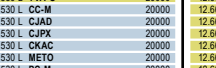

C-Band 30 36 40 http://www.SatcoDX7.com/2690 Coverage Code GXY11C1B

Table with 2 columns: Freq Pol Channel Name, Symbol rate GHz. Includes entries like 12.239 R VU10 20000, 12.239 R VU11 20000, 12.239 R VU12 20000.

Table with 2 columns: Freq Pol Channel Name, Symbol rate GHz. Includes entries like 12.239 R VU10 20000, 12.239 R VU11 20000, 12.239 R VU12 20000.

North America GALAXY 11.17 269.0 East (9.0 West) GXY11C