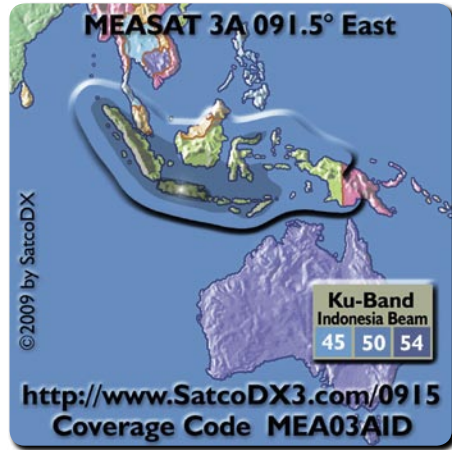

MEASAT 3A
June 2009

MEASAT 3A has been designed to be co-located with MEASAT 3 at 91.5 EAST. The satellite will provide 12 high-powered C-band transponders providing coverage across a region bounded by Africa and Eastern Europe in the West, through to Japan and Australia in the East, and 12 high-powered Ku band transponders for DTH in Malaysia and Indonesia over a 15 year minimum service life. This satellite will be launched by a Zenith 3.