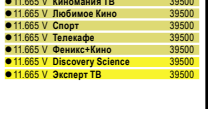

Table with columns: Freq Pol Channel Name, Symbol rate, GHz, and a list of satellite channels including Computer Music, D-Navi Station, Disco Collection, etc.

Table with columns: Freq Pol Channel Name, Symbol rate, GHz, and a list of satellite channels including 3.960 V 35 KF, 3.960 V 36 Cristal and Piano Mu, etc.

Table with columns: Freq Pol Channel Name, Symbol rate, GHz, and a list of satellite channels including 12.595 V EUROS, 12.595 V MAS, 12.595 V MTRV, etc.

Table with columns: Freq Pol Channel Name, Symbol rate, GHz, and a list of satellite channels including C-Band EXPRESS AM3, EXPAM3K, EXPAM3K, etc.

Table with columns: Freq Pol Channel Name, Symbol rate, GHz, and a list of satellite channels including BCC World, BCC World, BCC World, etc.

Table with columns: Freq Pol Channel Name, Symbol rate, GHz, and a list of satellite channels including 12.644 H R103, 12.644 H R109, 12.644 H SOUT, etc.

Table with columns: Freq Pol Channel Name, Symbol rate, GHz, and a list of satellite channels including 12.627 V SMA Bus6, 12.627 V SMA BUS7, 12.627 V Teab-BU, etc.