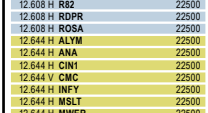

Table with columns: Freq Pol Channel Name, Symbol rate, GHz, and a list of satellite channels including Computer Music, D-Navi Station, Disco Collection, etc.

Table with columns: Freq Pol Channel Name, Symbol rate, GHz, and a list of satellite channels including 3.960 V 35 KF, 3.960 V 36 Cristal and Piano Mu, etc.

Table with columns: Freq Pol Channel Name, Symbol rate, GHz, and a list of satellite channels including 12.595 V EUROS, 12.595 V MAS, 12.595 V MTRV, etc.

Table with columns: Freq Pol Channel Name, Symbol rate, GHz, and a list of satellite channels including C-Band EXPRESS AM3, EXPAM3K, EXPAM3K, etc.

Table with columns: Freq Pol Channel Name, Symbol rate, GHz, and a list of satellite channels including BCC World, BCC World, BCC World, etc.

Table with columns: Freq Pol Channel Name, Symbol rate, GHz, and a list of satellite channels including 12.644 H R103, 12.644 H R109, 12.644 H SOUT, etc.

Table with columns: Freq Pol Channel Name, Symbol rate, GHz, and a list of satellite channels including 12.627 V SMA Bus6, 12.627 V SMA BUS7, 12.627 V Teab-BU, etc.