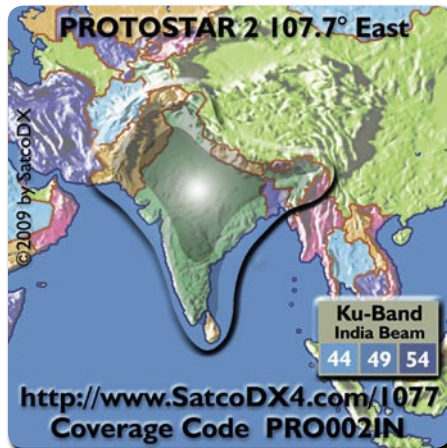

## OPTUS D3

May-June 2009

This satellite will be launched simultaneously with HOTBIRD 10, co-located at 156 EAST with OPTUS C1, this Orbital Science Corporation satellite will embed 24 Ku band transponders and cover Australia for 15 years. The satellite will provide direct TV, Internet, telephony and data transmission services for Australia and New Zealand. Orbital Sciences Corporation has constructed the Optus D3 spacecraft using the Star-2 platform.