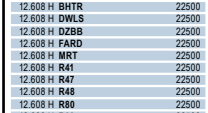

Table with columns: Freq Pol Channel Name, Symbol rate, GHz, and a list of satellite channels including Computer Music, D-Navi Station, Disco Collection, etc.

Table with columns: Freq Pol Channel Name, Symbol rate, GHz, and a list of satellite channels including 3.960 V 35 KF, 3.960 V 36 Cristal and Piano Mu, etc.

Table with columns: Freq Pol Channel Name, Symbol rate, GHz, and a list of satellite channels including 12.595 V EUROS, 12.595 V MAS, 12.595 V MTRV, etc.

Table with columns: Freq Pol Channel Name, Symbol rate, GHz, and a list of satellite channels including C-Band EXPRESS AM3, EXPAM3K, EXPAM3K, etc.

Table with columns: Freq Pol Channel Name, Symbol rate, GHz, and a list of satellite channels including BCC World, BCC World, BCC World, etc.

Table with columns: Freq Pol Channel Name, Symbol rate, GHz, and a list of satellite channels including 12.644 H R103, 12.644 H R109, 12.644 H SOUT, etc.

Table with columns: Freq Pol Channel Name, Symbol rate, GHz, and a list of satellite channels including 12.627 V SMA Bus6, 12.627 V SMA BUS7, 12.627 V Teab-BU, etc.