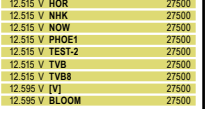

Table with columns: Freq Pol Channel Name, Symbol rate, GHz, and a list of satellite channels including Computer Music, D-Navi Station, Disco Collection, etc.

Table with columns: Freq Pol Channel Name, Symbol rate, GHz, and a list of satellite channels including 3.960 V 35 KF, 3.960 V 36 Cristal and Piano Mu, etc.

Table with columns: Freq Pol Channel Name, Symbol rate, GHz, and a list of satellite channels including 12.595 V EUROS, 12.595 V MAS, 12.595 V MTRV, etc.

Table with columns: Freq Pol Channel Name, Symbol rate, GHz, and a list of satellite channels including C-Band EXPRESS AM3, EXPAM3K, EXPAM3K, etc.

Table with columns: Freq Pol Channel Name, Symbol rate, GHz, and a list of satellite channels including BCC World, BCC World, BCC World, etc.

Table with columns: Freq Pol Channel Name, Symbol rate, GHz, and a list of satellite channels including 12.644 H R103, 12.644 H R109, 12.644 H SOUT, etc.

Table with columns: Freq Pol Channel Name, Symbol rate, GHz, and a list of satellite channels including 12.627 V SMA Bus6, 12.627 V SMA BUS7, 12.627 V Teab-BU, etc.