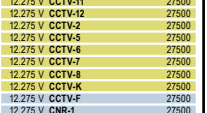

Table with columns: Freq Pol Channel Name, Symbol rate, GHz, and a list of satellite channels including Computer Music, D-Navi Station, Disco Collection, etc.

Table with columns: Freq Pol Channel Name, Symbol rate, GHz, and a list of satellite channels including 3.960 V 35 KF, 3.960 V 36 Cristal and Piano Mu, etc.

Table with columns: Freq Pol Channel Name, Symbol rate, GHz, and a list of satellite channels including 12.595 V EUROS, 12.595 V MAS, 12.595 V MTRV, etc.

Table with columns: Freq Pol Channel Name, Symbol rate, GHz, and a list of satellite channels including C-Band EXPRESS AM3, EXPAM3K, EXPAM3K, etc.

Table with columns: Freq Pol Channel Name, Symbol rate, GHz, and a list of satellite channels including BCC World, BCC World, BCC World, etc.

Table with columns: Freq Pol Channel Name, Symbol rate, GHz, and a list of satellite channels including 12.644 H R103, 12.644 H R109, 12.644 H SOUT, etc.

Table with columns: Freq Pol Channel Name, Symbol rate, GHz, and a list of satellite channels including 12.627 V SMA Bus6, 12.627 V SMA BUS7, 12.627 V Teab-BU, etc.