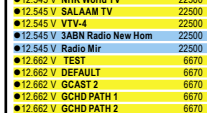

Table with columns: Freq Pol Channel Name, Symbol rate, GHz, and a list of satellite channels including Computer Music, D-Navi Station, Disco Collection, etc.

Table with columns: Freq Pol Channel Name, Symbol rate, GHz, and a list of satellite channels including 3.960 V 35 KF, 3.960 V 36 Cristal and Piano Mu, etc.

Table with columns: Freq Pol Channel Name, Symbol rate, GHz, and a list of satellite channels including 12.595 V EUROS, 12.595 V MAS, 12.595 V MTRV, etc.

Table with columns: Freq Pol Channel Name, Symbol rate, GHz, and a list of satellite channels including C-Band EXPRESS AM3, EXPAM3K, EXPAM3K, etc.

Table with columns: Freq Pol Channel Name, Symbol rate, GHz, and a list of satellite channels including BCC World, BCC World, BCC World, etc.

Table with columns: Freq Pol Channel Name, Symbol rate, GHz, and a list of satellite channels including 12.644 H R103, 12.644 H R109, 12.644 H SOUT, etc.

Table with columns: Freq Pol Channel Name, Symbol rate, GHz, and a list of satellite channels including 12.627 V SMA Bus6, 12.627 V SMA BUS7, 12.627 V Teab-BU, etc.