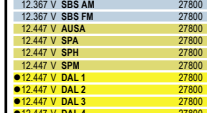

Table with columns: Freq Pol Channel Name, Symbol rate, GHz, and a list of satellite channels including Computer Music, D-Navi Station, Disco Collection, etc.

Table with columns: Freq Pol Channel Name, Symbol rate, GHz, and a list of satellite channels including 3.960 V 35 KF, 3.960 V 36 Cristal and Piano Mu, etc.

Table with columns: Freq Pol Channel Name, Symbol rate, GHz, and a list of satellite channels including 12.595 V EUROS, 12.595 V MAS, 12.595 V MTRV, etc.

Table with columns: Freq Pol Channel Name, Symbol rate, GHz, and a list of satellite channels including C-Band EXPRESS AM3, EXPAM3K, EXPAM3K, etc.

Table with columns: Freq Pol Channel Name, Symbol rate, GHz, and a list of satellite channels including BCC World, BCC World, BCC World, etc.

Table with columns: Freq Pol Channel Name, Symbol rate, GHz, and a list of satellite channels including 12.644 H R103, 12.644 H R109, 12.644 H SOUT, etc.

Table with columns: Freq Pol Channel Name, Symbol rate, GHz, and a list of satellite channels including 12.627 V SMA Bus6, 12.627 V SMA BUS7, 12.627 V Teab-BU, etc.