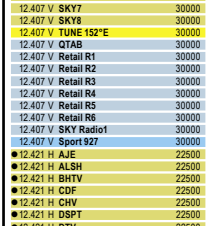

Table with columns: Freq Pol Channel Name, Symbol rate, GHz, and a list of satellite channels including Computer Music, D-Navi Station, Disco Collection, etc.

Table with columns: Freq Pol Channel Name, Symbol rate, GHz, and a list of satellite channels including 3.960 V 35 KF, 3.960 V 36 Cristal and Piano Mu, etc.

Table with columns: Freq Pol Channel Name, Symbol rate, GHz, and a list of satellite channels including 12.595 V EUROS, 12.595 V MAS, 12.595 V MTRV, etc.

Table with columns: Freq Pol Channel Name, Symbol rate, GHz, and a list of satellite channels including C-Band EXPRESS AM3, EXPAM3K, EXPAM3K, etc.

Table with columns: Freq Pol Channel Name, Symbol rate, GHz, and a list of satellite channels including BCC World, BCC World, BCC World, etc.

Table with columns: Freq Pol Channel Name, Symbol rate, GHz, and a list of satellite channels including 12.644 H R103, 12.644 H R109, 12.644 H SOUT, etc.

Table with columns: Freq Pol Channel Name, Symbol rate, GHz, and a list of satellite channels including 12.627 V SMA Bus6, 12.627 V SMA BUS7, 12.627 V Teab-BU, etc.