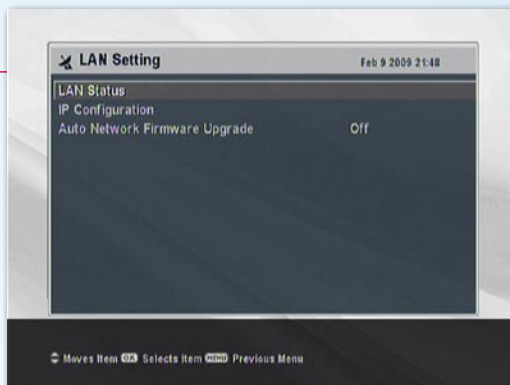

# FORTIS

Network menu of the TF6000PVRE

Network status displaying assigned IP addresses

DHCP for automatic retrieval for required settings

Manual IP assignment

Software update via satellite

and ready the Windows device manager pops up and can be used for direct access to the receiver's internal hard disk.