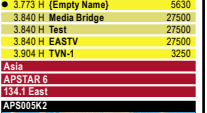

Table with columns: Freq Pol Channel Name, Symbol rate, GHz, and a list of satellite channels including Computer Music, D-Navi Station, Disco Collection, etc.

Table with columns: Freq Pol Channel Name, Symbol rate, GHz, and a list of satellite channels including 3.960 V 35 KF, 3.960 V 36 Cristal and Piano Mu, etc.

Table with columns: Freq Pol Channel Name, Symbol rate, GHz, and a list of satellite channels including 12.595 V EUROS, 12.595 V MAS, 12.595 V MTRV, etc.

Table with columns: Freq Pol Channel Name, Symbol rate, GHz, and a list of satellite channels including C-Band EXPRESS AM3, EXPAM3K, EXPAM3K, etc.

Table with columns: Freq Pol Channel Name, Symbol rate, GHz, and a list of satellite channels including BCC World, BCC World, BCC World, etc.

Table with columns: Freq Pol Channel Name, Symbol rate, GHz, and a list of satellite channels including 12.644 H R103, 12.644 H R109, 12.644 H SOUT, etc.

Table with columns: Freq Pol Channel Name, Symbol rate, GHz, and a list of satellite channels including 12.627 V SMA Bus6, 12.627 V SMA BUS7, 12.627 V Teab-BU, etc.