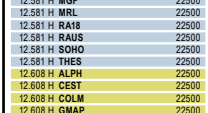

Table with columns: Freq Pol Channel Name, Symbol rate, GHz, and a list of satellite channels including Computer Music, D-Navi Station, Disco Collection, etc.

Table with columns: Freq Pol Channel Name, Symbol rate, GHz, and a list of satellite channels including 3.960 V 35 KF, 3.960 V 36 Cristal and Piano Mu, etc.

Table with columns: Freq Pol Channel Name, Symbol rate, GHz, and a list of satellite channels including 12.595 V EUROS, 12.595 V MAS, 12.595 V MTRV, etc.

Table with columns: Freq Pol Channel Name, Symbol rate, GHz, and a list of satellite channels including C-Band EXPRESS AM3, EXPAM3K, EXPAM3K, etc.

Table with columns: Freq Pol Channel Name, Symbol rate, GHz, and a list of satellite channels including BCC World, BCC World, BCC World, etc.

Table with columns: Freq Pol Channel Name, Symbol rate, GHz, and a list of satellite channels including 12.644 H R103, 12.644 H R109, 12.644 H SOUT, etc.

Table with columns: Freq Pol Channel Name, Symbol rate, GHz, and a list of satellite channels including 12.627 V SMA Bus6, 12.627 V SMA BUS7, 12.627 V Teab-BU, etc.