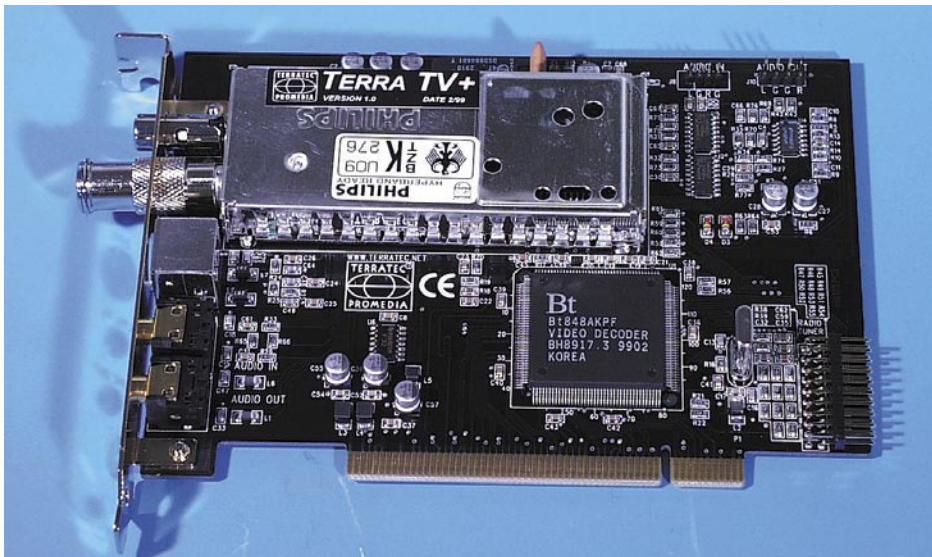

(e.g. Western Europe), so that the card knows which TV systems to use (in our case PAL B, D, G, H and I). That's about all the setting up that's needed. No matter if you use the card for your big screen home cinema or your 14-inch PC monitor (while working with other application), the video quality is very good and there are no distortions, not even in full-screen mode. Up to 64 channels can be previewed in small windows, so it's the ideal tool for the notorious zapper. Thanks to the composite and Y/C input jacks external signals can be displayed, a freeze frame can be created or screen shots can be stored on the hard disk. Furthermore, the Ulead Video Studio 3.0 software is included, which allows you to professionally work with your images, cut your own movies and create whole video sequences with text or graphics. So in essence, you get a professional video machine in addition to the TV card. Dubbing and a range of 100 digital video effects are also included. The software alone is worth every cent of the retail price of approximately EUR115.

Terra TV+ PCI Stereo TV Card