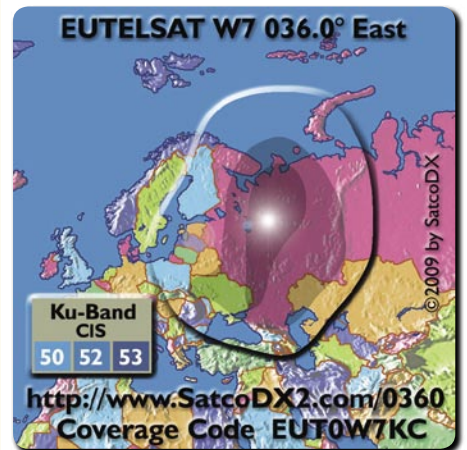

EUTELSAT W7

July-September 2009

EUTELSAT W7 will occupy EUTELSAT's 36° East location, replacing EUTELSAT SESAT. This 70 Ku-band transponder satellite, built by Alcatel Alenia Space, will be launched by Zenit sea launch vehicle. 24 transponders will be assigned to DTH services on the fixed Russian/Ukrainian beam, 12 transponders will operate on the steerable beam focused on the Ukraine, while 27 transponders will be available for broadband services. The introduction of EUTELSAT W7 will almost triple EUTELSAT's capacity over Russia, the Ukraine and the CIS, making 36° East one of the hottest orbital positions. A widebeam coverage over Eurasia will be particularly suited to TV feeds, public/corporate telephony and data services, while the Central Asian beam will be targeted at the oil and gas sector for voice and data services using DVB-RCS applications with 90/120cm antennas. W7 weighs 5.6 tons, it has 12 kW payload power and a lifespan of 15 years.