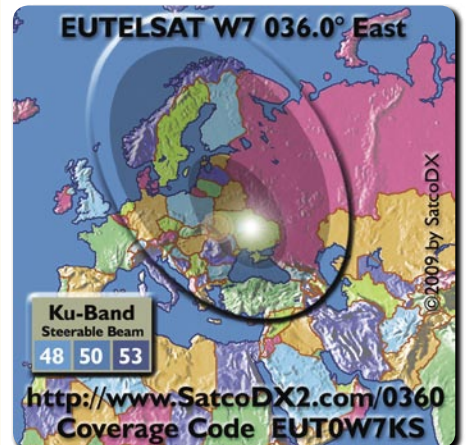

INTELSAT 14

August-September 2009

This satellite has been manufactured by Space Systems/Loral. It will be carried into space by Atlas V rocket and positioned on 315° East (45° West). With its 40 C- and 22 Ku-band transponders it will cover Europe, Africa and the Americas. INTELSAT 14 has a lifetime of 15 years and will replace INTELSAT 1R satellite. Defense's Internet Router In Space (IRIS) payload, which represents the next generation of space-based communications, since it will be able to merge communications received on various frequency bands and transmit them to multiple users based on data instructions embedded in the uplink, thus enabling U.S. and allied military forces with diverse satellite equipment to seamlessly communicate over the Internet from the most remote regions of the world. IP networking software for the router is provided by Cisco Systems.