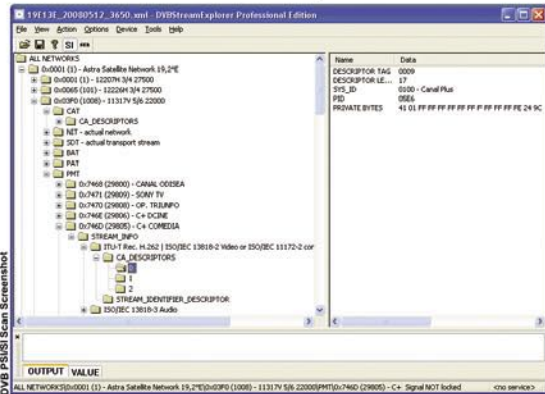

DVB PSI/SI Scanning

- Scanning of PSI/SI information as defined in ISO13818-1 and EN 300 468.
- Parsing of PAT, CAT, BAT, NIT, SDT, EIT, TDT, TOT, RST, AIT (MHP), PMT and INT tables, including most descriptors.
- Display SI information in tree/list view.
- Unattended scanning of multiple MUXes, i.e. multiple transponders on multiple satellites.

DVB Service Viewer

- View DVB service information of collected PSI/SI data.
- Organize service view by satellite position, network ID, provider and alphabetic.
- Apply filter to easily locate services with interesting properties, such as MHP, AC3 and H.264 streams.

ATSC PSI/PSIP Scanning

- Scanning of PSI/PSIP information as defined in tables defined in ISO13818-1 and A/65C.
- Parsing of SST, MGT, TVCT, CVCT, RRT, EIT, ETT, DCCT and DCCSCT tables, including most descriptors.

DVB DSMCC scanning

- Scanning of DVB DSMCC data- and object carousel's as defined in ISO13818-6 and EN 301 192.
- DSMCC is used for distribution of i.e. MHP applications.
- Parsing of DSMCC sections.
- View information about DSMCC data-carousels.
- View information about DSMCC object-carousels.
- Saving of DSMCC data- and object carousels files. Object carousels are saved with original directory/file structure.

DVB MPE scanning

- Scanning of DVB MultiProtocol Encapsulation (MPE) as defined in ISO13818-6 and EN 301 192.
- Scan for active MAC addresses on MUX.
- Scan for active IPV4, IPV6, TCP and UDP endpoints.

Real-time Transport Stream Monitor

- Full parsing of PAT, PMT, CAT, NIT, SDT, BAT, TOT, TDT and EIT PSI/SI tables.
- Summary of services on current MUX including key parameters.
- Summary of services on other MUXes.
- Logging of MPEG2 A/V, H.264 and AC3 elementary stream key parameters.
- List of MUXes from NIT including key parameters.
- Summary of CA (EMM/ECM) information including key parameters.

... and much more! ** * For a list of supported devices please visit our website at www.dvbstreamexplorer.com.
** Specific features are only available in DVBStreamExplorer Professional Edition.

Download your free trial today from www.dvbstreamexplorer.com