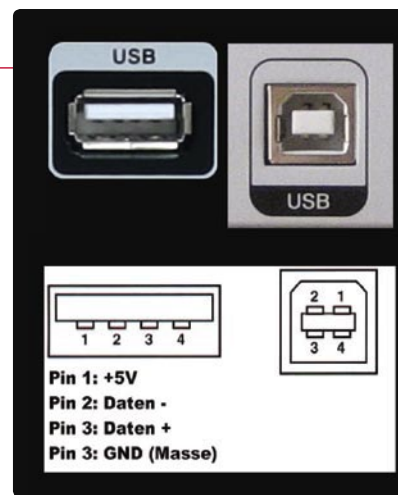

■ PIN configuration of USB plug

the necessary cables and plugs in their range.

USB Interface

A universal serial bus interface is a bit-serial bus, which means that individual bits of a data packet are transmitted one after the other. Data is transmitted symmetrically via two twisted wires, one of which transmits the data signal and the other the corresponding inverted signal. The signal receiver creates the differential voltage of both signals, which means that the voltage level difference between the 0 and 1 levels is twice the usual value so that outside interference is largely eliminated. This in turn improves transmission reliability, suppresses common mode interference and at the same time increases electromagnetic compatibility. Two additional wires provide power to connected devices.

A USB connection can achieve significantly higher transfer rates than a serial connection. USB 1.0 and USB 1.1 are rated at a maximum of 12 Mbit/s, and USB 2.0 supports up to 480 Mbit/s. While this figure looks impressive on paper, we do have to take into account that the limited processing capability of most receivers means that this transfer rate will not be used to the fullest.

Yet, even if 480 Mbit/s are out of reach, USB 2.0 nonetheless was the first con-

nection that allowed transferring large amounts of data in a reasonably short period of time.

There is a difference between USB host connections and USB client connections. USB host means that the receiver becomes the master device which can access data on an external hard disk or a memory card of a digital camera, for example. USB client, on the other hand, means that connection is established between a PC and the digital receiver and the receiver's internal hard disk pops up on the PC as a removable storage medium. This in turn allows exchanging, moving or copying data between both devices in an easy way.

You can easily spot the difference between these two types by looking at the USB plugs. A USB host plug (type A) is flat, while a USB client plug (type B) is rectangular. In most cases, devices with a built-in hard disk feature a client connection so that data can easily be transferred to the PC, while receivers without hard disk generally sport a host connection so that the receiver is able to access external hard disks.

As far as cable lengths are concerned, a USB 2.0 connection can reach up to five metres without requiring signal amplification. If your individual situation requires still longer cables you have to

look for dedicated extension cables, or you may want to connect several standard 5-metre USB cables by means of active USB hubs. These hubs amplify the transmitted signal and at the same time allow connecting several additional USB devices to the PC.

Please note, however, that only PCs are capable of addressing more than one external USB hard disk at the same time. Satellite receivers are not designed to support this.