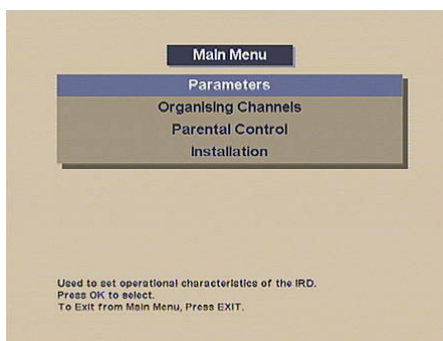

The software never crashed and appeared to be very stable even under heavy-use conditions. Another nice feature is called Skip. It will omit all encrypted channels. This will save you time (otherwise needed for browsing through unwanted scrambled channels,) and besides the receiver's memory will have more room for the channels you really want. To us, the Amstrad SRD 4101 appeared as a true and dedicated FTA receiver, operating very fast and reliably. Although Amstrad specifies 1,000 channels as maximum capacity, in practice we found that this figure was somewhat less. This is not too important because of the Skip option for scrambled channels. The manual can be easily put away, since operating this box is really child's play. Using the television's teletext decoder instead of building one in the Amstrad is a very clever solution since this means a much better and clearer teletext display. A thorough and sturdy box, not only physical, but in operation as well. FSM 204 SAT-TV Spektrum-Analyzer A level meter and a spectrum analyzer are two of the costlier pieces of equipment that can easily drain an installer's budget. Therefore it is a logical consequence that only instruments are accepted that both serve well in the lab and up on the roof. These units must not only feature a built-in monitor and a rechargeable battery pack, but also a robust chassis that protects the sensitive electronic equipment. After all, the conditions up on a customer's roof can hardly be described as ideal for expensive equipment. Installers looking for a one-4-all unit also expect the analyzer to handle the whole frequency band which ranges from 40 to 850 MHz for terrestrial signals and from 950 to 2150 MHz for the satellite signals. Only if these demands are satisfied an installer will be able to set-up and check a client's antenna system which is used for FM, terrestrial TV and satellite signals. German company Doebis has recently introduced its JAEGER FSM204 portable level meter and spectrum analyzer which is offered at a competitive price and may even be bought by individual satellite enthusiasts and not only by professional installers. With a weight of 8.5 kg the FSM204 is not exactly a light-weight, but if one takes into account that the unit comes with a built-in monitor and a battery back that guarantees two hours of uninterrupted power supply the weight is somewhat acceptable. The terrestrial frequency range extends from 45 to 862 MHz and the IF range for satellite signals goes from 950 to 2150 MHz. The FSM204 is primarily used for the evaluation of analog satellite signals. We did some preliminary tests on a purely digital satellite (like the two DFS of Deutsche Telekom) and were able to meter the signal strength of digital bouquets, if the peaks on the spectrum analyzer are metered. However, it is not possible to determine the quality of digital signals. After all, comparable units for digital signals are twice as expensive.