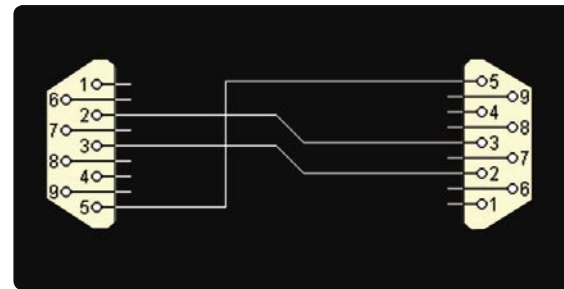

Data Exchange Between PC and Digital Satellite Receiver

Thomas Haring

Strictly speaking, a digital receiver is nothing else than a PC in miniature. While it does, of course, prioritise different tasks and serves an entirely different purpose using different components and user interfaces, it nonetheless comes equipped with a central processing unit, various types of memory and a connection for signal output to a connected device. So what makes more sense than establishing a digital connection between a satellite receiver and a PC for exchanging data, putting out signals on additional devices and controlling the receiver via remote access? To achieve just this, three connection types have been established in the course of time, and this report will introduce you to all of them.

■ Pin configuration of a 3-strand null modem cable to the PC

as no surprise that the data transfer rate of serial interfaces is very low and does hardly exceed 0.8 Mb/s.

So as far as speed is concerned, this interface is a thing of the past, even though most PCs boast at least one serial interface even up to this day. Receiver manufacturers had joined this bandwagon and began to equip their receivers with a serial interface as well.

Another reason for this development was that the chipsets available at the time when digital satellite television was introduced were hardly capable of supporting other connection types. And if we take into account that PVRs at that time were in experimental stages only, to say the least, and that data exchange only involved channel lists and software, then the transfer speed to be reached with a serial connection was sufficient at the time.

So-called null modem cables are required for a serial connection, and they consist of either 3 or 9 strands. The 3-strand type is not capable of performing handshakes, while the 9-strand type supports this.

A handshake in this case means that hardware controls the data flow and thus makes sure data can flow uninterrupted. For simply reading and writing channel lists or for updating the receiver's software a 3-strand null modem cable will do, as the software will emulate flow control in these applications.

Null modem cables are available in PC stores or can even be DIY-ed using rather simple tools (see plugging diagram). Please do make sure, however, that the terminal plug always has nine pins, even if only three of them are wired. Any major electronics shop should have