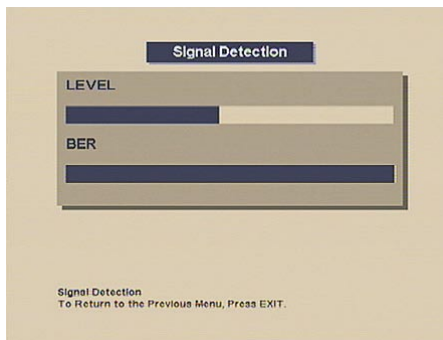

The software never crashed and appeared to be very stable even under heavy-use conditions. Another nice feature is called Skip. It will omit all encrypted channels. This will save you time (otherwise needed for browsing through unwanted scrambled channels,) and besides the receiver's memory will have more room for the channels you really want. To us, the Amstrad SRD 4101 appeared as a true and dedicated FTA receiver, operating very fast and reliably. Although Amstrad specifies 1,000 channels as maximum capacity, in practice we found that this figure was somewhat less. This is not too important because of the Skip option for scrambled channels. The manual can be easily put away, since operating this box is really child's play. Using the television's teletext decoder instead of building one in the Amstrad is a very clever solution since this means a much better and clearer teletext display. A thorough and sturdy box, not only physical, but in operation as well. FSM 204 SAT-TV Spektrum-Analyzer A level meter and a spectrum analyzer are two of the costlier pieces of equipment that can easily drain an installer's budget. Therefore it is a logical consequence that only instruments are accepted that both serve well in the lab and up on the roof. These units must not only feature a built-in monitor and a rechargeable battery pack, but also a robust chassis that protects the sensitive electronic equipment. After all, the conditions up on a customer's roof can hardly be described as ideal for expensive equipment. Installers looking for a one-4-all unit also expect the analyzer to handle the whole frequency band which ranges from 40 to 850 MHz for terrestrial signals and from 950 to 2150 MHz for the satellite signals. Only if these demands are satisfied an installer will be able to set-up and check a client's antenna system which is used for FM, terrestrial TV and satellite signals. German company Doebis has recently introduced its JAEGER FSM204 portable level meter and spectrum analyzer which is offered at a competitive price and may even be bought by individual satellite enthusiasts and not only by professional installers. With a weight of 8.5 kg the FSM204 is not exactly a light-weight, but if one takes into account that the unit comes with a built-in monitor and a battery back that guarantees two hours of uninterrupted power supply the weight is somewhat acceptable. The terrestrial frequency range extends from 45 to 862 MHz and the IF range for satellite signals goes from 950 to 2150 MHz. The FSM204 is primarily used for the evaluation of analog satellite signals. We did some preliminary tests on a purely digital satellite (like the two DFS of Deutsche Telekom) and were able to meter the signal strength of digital bouquets, if the peaks on the spectrum analyzer are metered. However, it is not possible to determine the quality of digital signals. After all, comparable units for digital signals are twice as expensive.