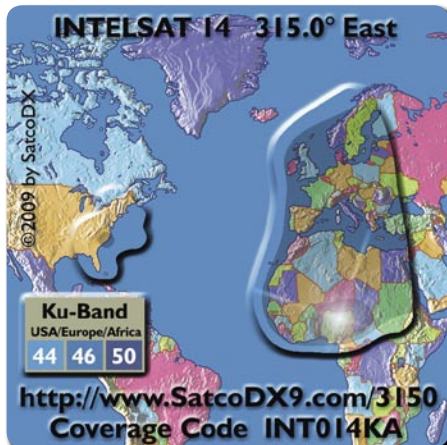

www.spacelinkindia.com

HIGH GAIN DISH ANTENNA

O.E.M Manufacturers of:

Ku band ~ 60cm / 80cm / 90cm / unique shapes

C band ~ 1.8m / 2.4m / 3.7m / 4.8m / 6.2m / 7.3m

Designers for Dish Farms & RF System Integrators catering to