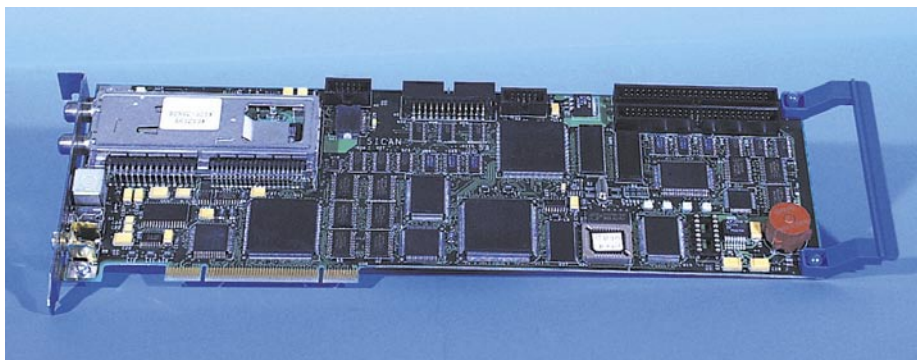

Teleworking has been some kind of utopia for many years. Geographically separated offices only could communicate using expensive data lines, using low data rates and being only suitable for slow traffic. For larger files good old snail mail was just the answer. And although video conferences has been around for many years now, most of the time it is based on ISDN lines, with a maximum of 128Kb (at double rate.) For data-intensive requirements, such as for instance an advertising agency wanting to show their latest commercial, it is far too slow. And another problem is the absolute lack of compatibility between the different platforms around. The introduction of MPEG2 meant a full globally compatible digital platform for transferring satellite television and radio. But the DVB standard can also integrate packages of business information. This way it created a cost-effective way to have permanent on-line connections to all branch offices. Not only data, but with video and audio as well. Now it is possible to show that new commercial without visible or audible quality loss. For training purposes, you can think of the possibilities regarding remote education. You can cut the cost for travelling and hotels, and organising training by satellite is done much faster and easier. Back channels are of course possible although they still use landlines. In future, this will be also done via satellite; offering higher speeds and a full interactive solution.

Nowadays, Internet connections are a must for every company. Transferring data between two branch offices using an ISDN connection to the Internet, will take a lot of time when larger files are involved. For instance, a 120Mb file will take up to several hours to transfer. Using a satellite connection this can be reduced to 36 minutes. Almost all satellite operators offer the same platform, but there is still a big need on PC hard/software. Enter the DVBBeam IP-Card from Sican. It integrates all we have discussed so far: Business-TV, Internet on satellite, satellite radio and TV (MPEG2, European DVB). You can use it as a simple MPEG-2 receiver, but it can do much more than just that: it can turn your PC into a real multimedia terminal.

At TSI, we recently received a pre-production sample. Although we expected a lot of trouble installing this test board, we were really surprised by the ease of installation. As long as you use Windows NT4, Windows 95 or Windows 98 there is no real problem. For Windows NT4 you need to do the installation yourself, on Windows 95 and 98 the system will recognise the card and install all drivers and software needed. The minimum system requirement is a PC with at least 90MHz. But Sican suggest a better performance with at least a 166MHz, and this is true. The same goes for the minimum memory requirements: 16Mb, but in practice just ensure that your system has at least 32Mb of RAM installed. The VGA card should be of the SVGA type and should use DirectX.