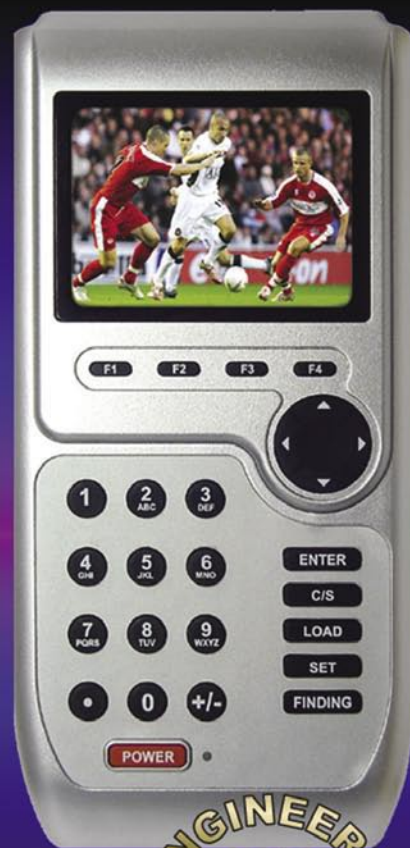

SatCatcher Ltd. Unit 7 Salvesen Way
Freightliner Road, Hull, East Yorkshire
United Kingdom. HU3 4UQ
0044(0)1482 221577

WWW.SATCATCHER.COM