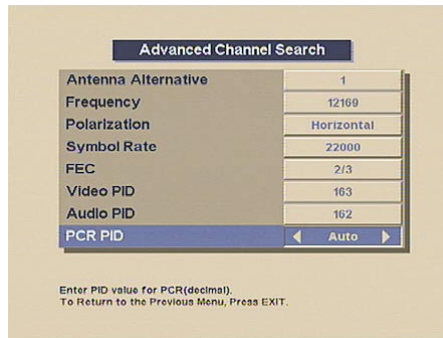

The software never crashed and appeared to be very stable even under heavy-use conditions. Another nice feature is called Skip. It will omit all encrypted channels. This will save you time (otherwise needed for browsing through unwanted scrambled channels,) and besides the receiver's memory will have more room for the channels you really want. To us, the Amstrad SRD 4101 appeared as a true and dedicated FTA receiver, operating very fast and reliably. Although Amstrad specifies 1,000 channels as maximum capacity, in practice we found that this figure was somewhat less. This is not too important because of the Skip option for scrambled channels. The manual can be easily put away, since operating this box is really child's play. Using the television's teletext decoder instead of building one in the Amstrad is a very clever solution since this means a much better and clearer teletext display. A thorough and sturdy box, not only physical, but in operation as well. FSM 204 SAT-TV Spektrum-Analyzer A level meter and a spectrum analyzer are two of the costlier pieces of equipment that can easily drain an installer's budget. Therefore it is a logical consequence that only instruments are accepted that both serve well in the lab and up on the roof. These units must not only feature a built-in monitor and a rechargeable battery pack, but also a robust chassis that protects the sensitive electronic equipment. After all, the conditions up on a customer's roof can hardly be described as ideal for expensive equipment. Installers looking for a one-4-all unit also expect the analyzer to handle the whole frequency band which ranges from 40 to 850 MHz for terrestrial signals and from 950 to 2150 MHz for the satellite signals. Only if these demands are satisfied an installer will be able to set-up and check a client's antenna system which is used for FM, terrestrial TV and satellite signals. German company Doebis has recently introduced its JAEGER FSM204 portable level meter and spectrum analyzer which is offered at a competitive price and may even be bought by individual satellite enthusiasts and not only by professional installers. With a weight of 8.5 kg the FSM204 is not exactly a light-weight, but if one takes into account that the unit comes with a built-in monitor and a battery back that guarantees two hours of uninterrupted power supply the weight is somewhat acceptable. The terrestrial frequency range extends from 45 to 862 MHz and the IF range for satellite signals goes from 950 to 2150 MHz. The FSM204 is primarily used for the evaluation of analog satellite signals. We did some preliminary tests on a purely digital satellite (like the two DFS of Deutsche Telekom) and were able to meter the signal strength of digital bouquets, if the peaks on the spectrum analyzer are metered. However, it is not possible to determine the quality of digital signals. After all, comparable units for digital signals are twice as expensive.