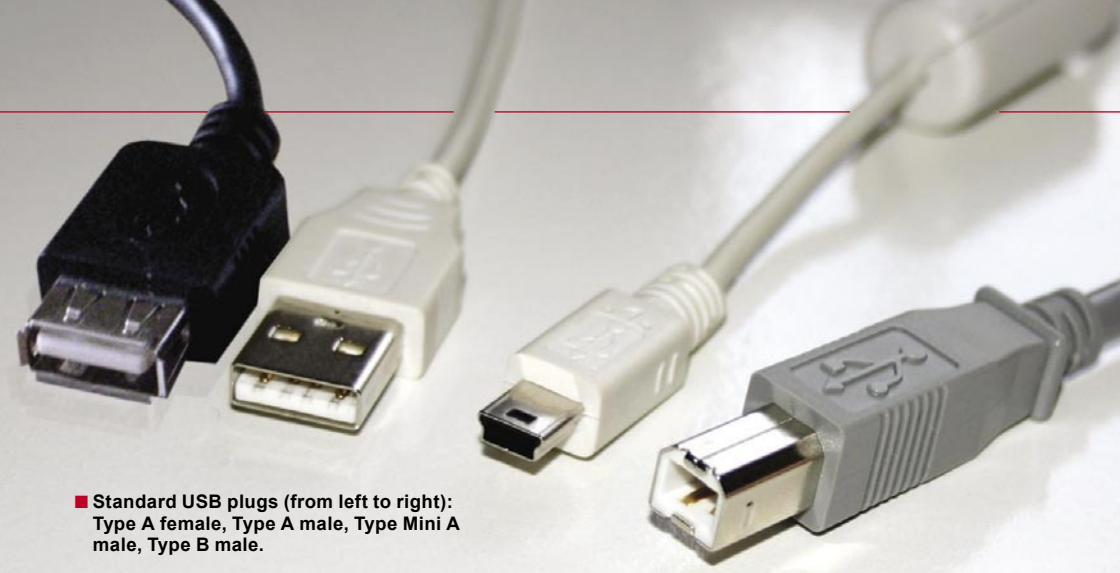

■ Standard USB plugs (from left to right): Type A female, Type A male, Type Mini A male, Type B male.