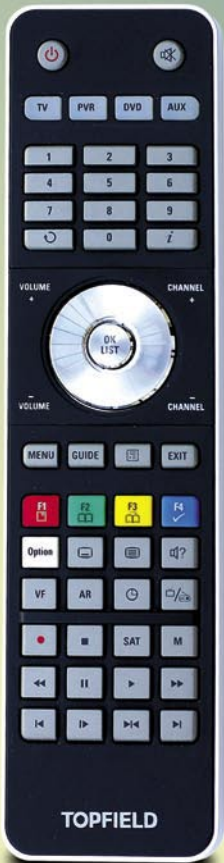

Manufacturer	Topfield
Website	www.topfield.co.kr
Function	Digital HDTV DVB-S2 Receiver with Various Multimedia Features
DVB-S2/LAN	• / •
Channel Memory	10000
DiSEqC	1.0 / 1.1 / 1.2 / 1.3
S-Video/HDMI	— / •
Scart/Digital Audio	• / •

TELE-satellite World

[www.TELE-satellite.com/...](http://www.TELE-satellite.com/)

Read Indepth Review of This Product Directly on the Internet: