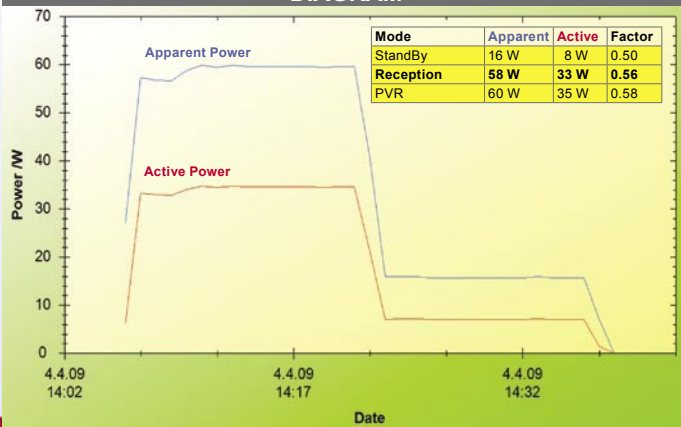

ENERGY DIAGRAM

First 15 minutes: In the first minute the receiver is powered up, followed by 14 minutes of active operation with channel switching, recording, playing back, etc. Second 15 minutes: Standby