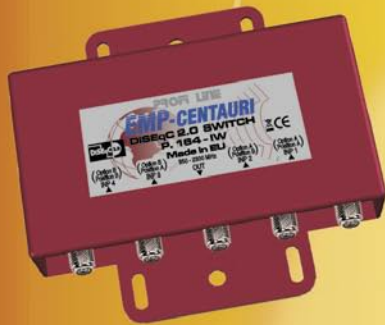

Contact information
<http://www.smartwi.net>
 E-Mail : info@smartwi.net

SmartWi Denmark
 Distribution Center
 Phone + 45 702 600 31

EMP-CENTAURI®

New line of weatherproof products

P.164-IW

4in/1out DiSEqC 2.0 switch in weatherproof housing for connection of up to 4 satellite positions to one receiver. The inputs of the switch are controlled from a receiver by "Position" and "Option" commands and are through for 22 kHz and DiSEqC signals, short-circuit protection is included.