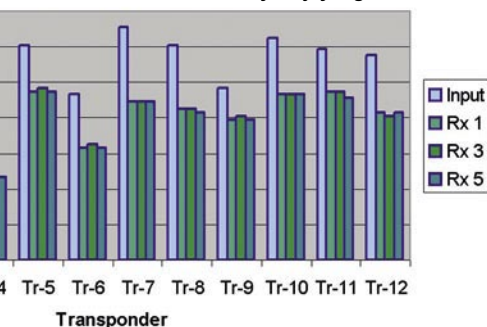

VSAT ANTENNA TVRO SYSTEM

Intelsat /GVF Type Approved

- Reliable Communications
- Rapid Communications
- Remote Communications

AZURE SHINE INTERNATIONAL INC.

No. 1000, Gwang Fu Road, Pa Teh City, Taoyuan, 33455 Taiwan, R.O.C.
Http:// www.azureshine.com.tw/ E-mail: azure.shine@azureshine.com.tw
Tel: 886-3-3611393 Fax: 886-3-3615877

Please visit us at IBC 2007 Booth No. H2-343 & TAITRONICS AUTUMN from 9 to 13 OCT. 2007 in Taipei, Taiwan

Kesimpulan Ahli

+

SMS 91609 NF dari SPAUN adalah solusi profesional berkualitas tinggi untuk kelompok pengguna yang memerlukan penerimaan hanya dari 2 satelit, yang tidak perlu memperluas sistem di masa mendatang. Multiswitch sangat mudah dipasang. Memiliki tap gain satelit yang bagus dan tap loss terrestrial yang rendah. Ke-16 keluaran mempunyai kinerja yang praktis sama.

-

Jika satelit yang akan diterima adalah yang tidak begitu kuat, maka lebih baik Anda menggunakan antena piringan yang lebih besar untuk mengkompensasi kehilangan sinyal akibat multiswitch.

ukuran dan keluaran untuk sinyal uji yang berbeda.

Gambar 3. Daya keluaran dan MER untuk sinyal yang sama dan beberapa keluaran.

TECHNIC	
DATA	
Manufacturer	SPAUN Electronic, Byk-Gulden-Str. 22 D-78224 Singen, Germany
Webpage	www.spaun.de
E-mail	info@spaun.de
Phone	+49 (0) 7731-86730
Fax	+49 (0) 7731-64202
Model	SMS 91609 NF
Function	Multiswitch with embedded power supply
Inputs	8 LNB + 1 terrestrial
Receiver outputs	16
Cascade outputs	none
Input frequency	950~2200 MHz (Sat.) and 5~862 MHz (Terr.)
IF tap gain	-2~+4 dB
Terrestrial tap loss	10 ~11 dB
Isolation between satellite inputs	> 30 dB
Remote power supply	700 mA per LNB
Power supply	100~240 V / 50~60 Hz 36 W max.
Operating temperature range	-20... + 50° C/dry indoor use