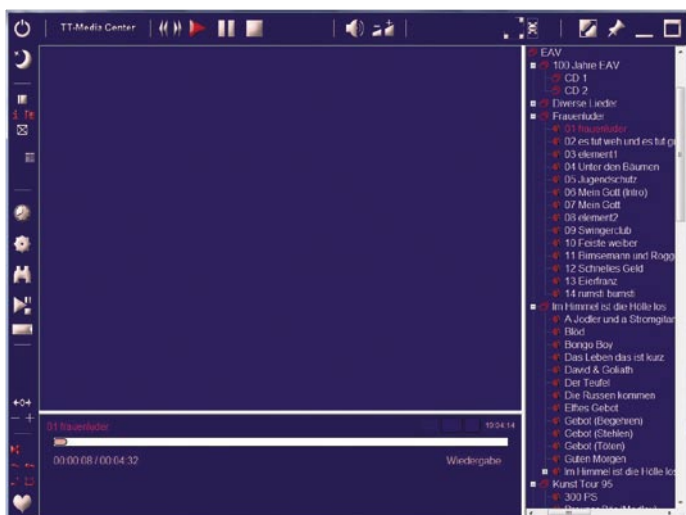

Media Center sebagai Jukebox – pemutar MP3