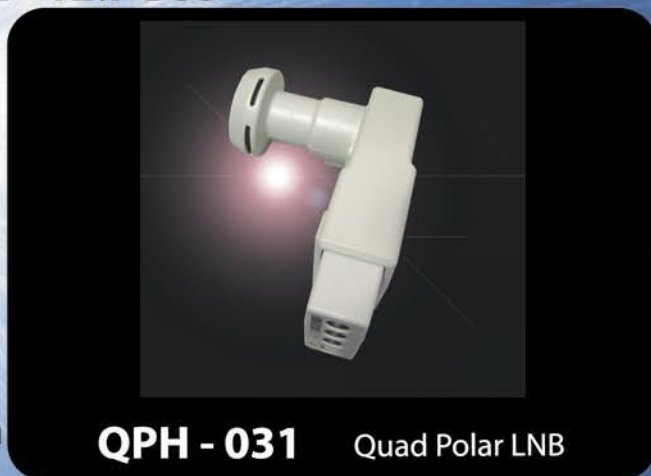

Performance makes a Perfect Picture Everytime

The Invacom Quad Polar - The World's ONLY Circular & Linear LNB

- For FSS & BSS @ 11.7 - 12.7GHz FSS & 12.2 - 12.7 BSS
- Ideal for FTA & motorised antenna
- Proven noise figure
- 50 - 60 dB Gain
- Dual Oscillator
- Excellent stability (+/- 1MHz)
- Isolation (>30dB for Linear & >23dB for Circular)
- Available for Offset & Prime Focus antenna