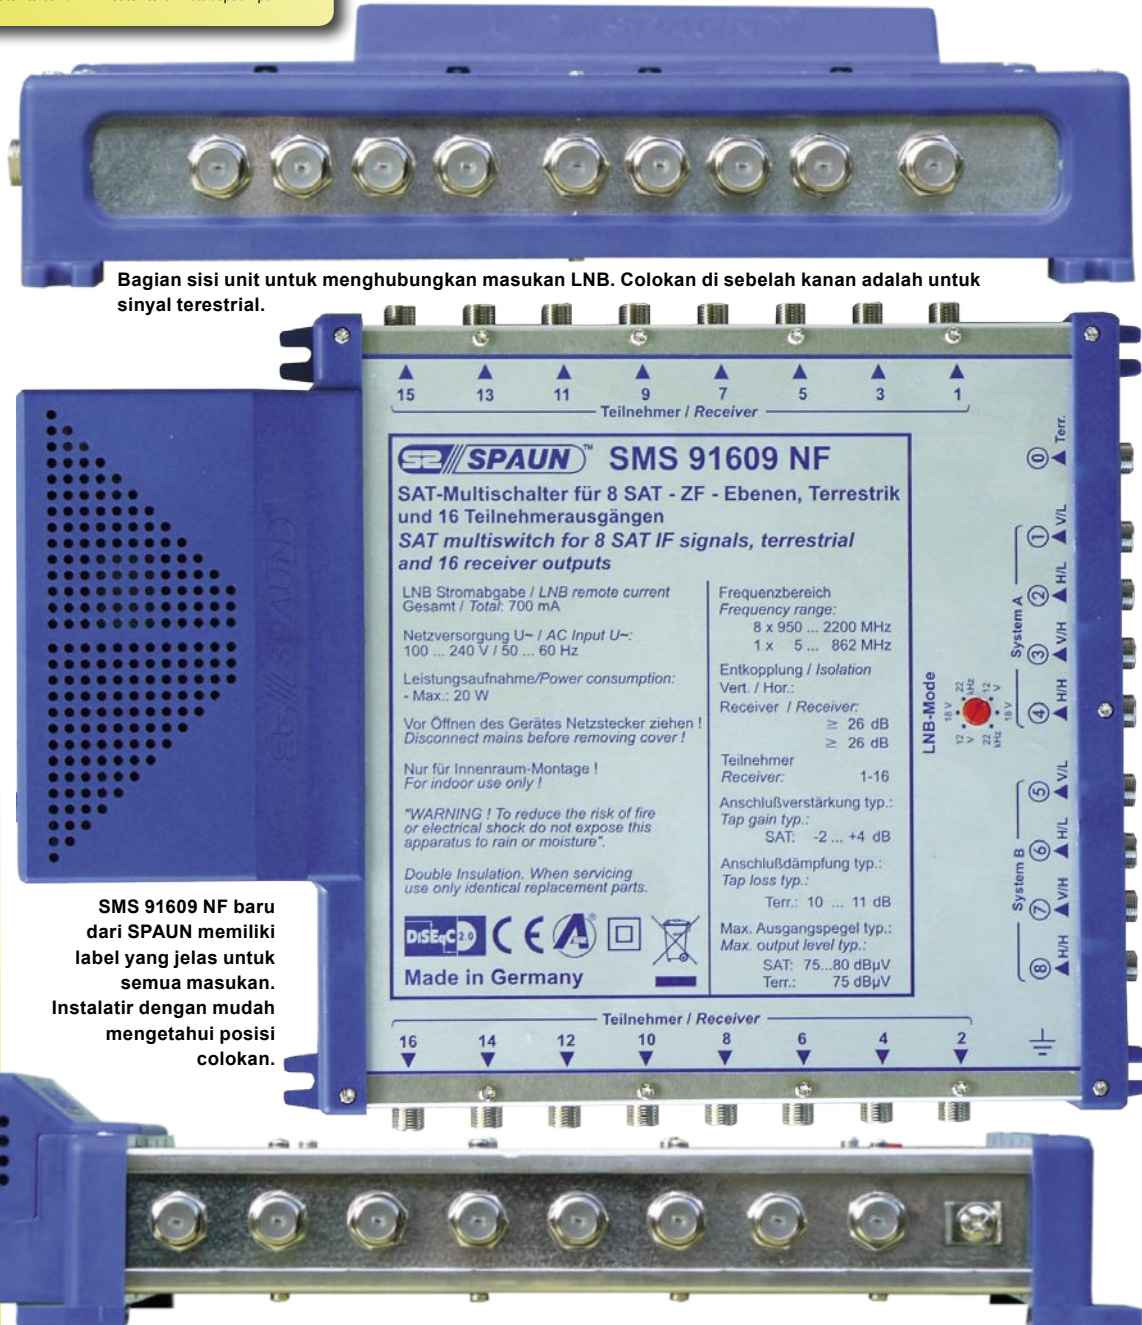

Dari gambar 1 dan 2, Anda dapat menduga bahwa tidak terdapat perbedaan besar di antara keluaran. Untuk mengkonfirmasi kebenaran ini,

segalanya dengan tepat.

Untuk menguji kinerja switch ini, kami memilih 12 transponder dari Hotbird (13° BT) sebagai sumber sinyal masukan. Parameternya tercantum di Tabel 1. Tentu saja, kami melengkapi antena kami dengan LNB Quattro (0,2dB) untuk melihat apakah multiswitch memilih dengan tepat keluaran LNB. Gambar 1 menunjukkan tap gain pada SMS 91609 NF untuk 3 keluaran (Receiver 1, 3 dan 5).

Tap gain menyatakan berapa besar sinyal diperkuat pada keluaran receiver dibandingkan dengan sinyal yang masuk dari LNB. Jika tap gain adalah negatif, ini berarti bahwa sinyal-nya dihambat. SPAUN menspesifikasikan parameter ini dengan: -2...+4 dB. Sebagaimana bisa dilihat di grafiks, untuk beberapa frekuensi, kami mendapatkan penguatan yang lebih bagus dari yang dijanjikan.

Tahap selanjutnya kami memeriksa berapa besar kualitas sinyal setelah melewati multiswitch. Untuk kegunaan ini kami mengukur Modulation Error Ratio yang lebih dapat dipercaya dan stabil jika diukur dengan sinyal sebenarnya daripada rasio C/N. Meskipun MER dibawa dari

Bagian sisi unit untuk menghubungkan masukan LNB. Colokan di sebelah kanan adalah untuk sinyal terestrial.