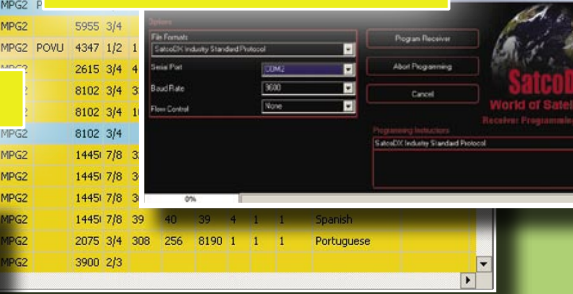

Pemrograman Otomatis Receiver yang Kompatibel SatcoDX