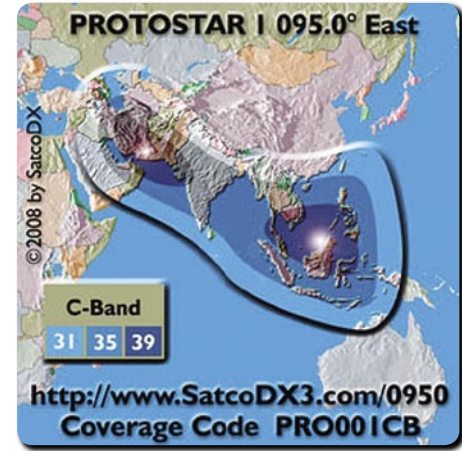

PROTOSTAR 1

This new bird is to be launched in June by Ariane 5 in Guyana, to be located at 95°E with 22 Ku and 32 C-Band transponders to provide DTH to the Asia area for the next 15 years.

digipower motor