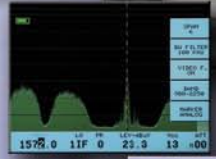

Example ScreenShots

OSD Colour changes due to measure's environments, in order to help the operator to understand quickly the measures in progress.

Real Time Spectrum Analyzer

- ✓ DVB-S (QPSK)
- ✓ DVB-S2 (8PSK)
- ✓ DVB-T (COFDM)
- ✓ DVB-H (2K - 8K)
- ✓ DVB-C (QAM)

5,7 " Colour LCD - Li Ion Battery - AER - Data logger - CSI - MPEG2 Syncro and colour burst readout - light weight - USB

A New Generation of Professional Equipments is a REALITY!!