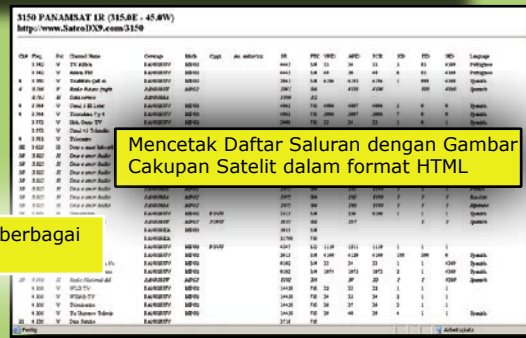

Pemrograman Otomatis Receiver yang Kompatibel SatcoDX