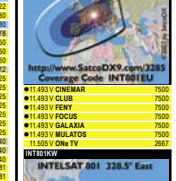

Main table containing satellite data with columns for Frequency, Channel Name, Symbol rate, and various satellite details. Includes sub-sections for C-Band, Intelsat, and various regional services.