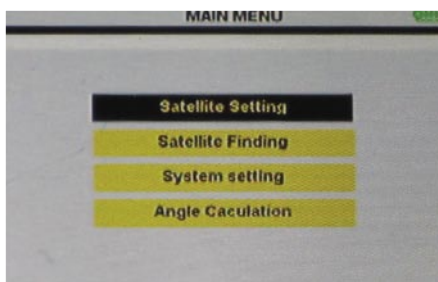

Menu utama

menekan tombol OK. Seluruh transponder yang aktif ditemukan dan disimpan dalam meter hanya dalam 10 detik. Dengan keluar dari menu, saluran yang tersimpan dapat ditonton. Tombol panah atas/bawah dapat digunakan untuk berpindah saluran atau Anda dapat menekan tombol OK untuk menampilkan daftar saluran yang tersedia. Tombol kiri/kanan untuk mengatur volume pada mode layar-penuh dan berfungsi sebagai tombol halaman atas/bawah jika dalam mode Daftar Saluran. Dalam mode Daftar Saluran, video saluran terpilih ditampilkan dalam jendela kecil. Menggulung daftar tersebut secara otomatis akan menampilkan video dari saluran yang disorot. Menekan OK lagi akan menempatkan saluran terpilih dalam mode layar-penuh.

Kualitas videosebenarnya cukup bagus; bahkan audionya juga bagus jika mempertimbangkan bahwa ini adalah meter satelit! Perpindahan antar saluran hanya memerlukan waktu satu detik dan sama seperti receiver satelit biasa, Info bar yang memuat informasi dasar saluran tersebut akan ditampilkan di bagian bawah layar. Kami juga menguji meter tersebut pada beberapa saluran SCPC dan menemukan bahwa Trimax tidak memiliki masalah menangani simbol rate yang rendah ini.

Kesimpulan

Desain ukurannya yang kecil dan ringan memungkinkan Anda untuk membawa Trimax SM-2200 ke dekat antena piringan yang sudah ada atau baru dipasang tidak peduli apakah di atas tanah, di dinding atau di atas atap. Mudah digenggam dengan satu tangan dan menunya cukup mudah dibaca pada layar 3,5". Menjadikannya perangkat yang ideal untuk instalatir sistem satelit. Juga tidak diragukan para peminat satelit akan "harus memiliki" meter ini untuk ditambahkan dalam koleksi mereka; dari sudut pandang receiver satelit portabel yang dapat digunakan dengan antena piringan kecil di mana saja. Sayangnya, harganya masih lebih

mahal daripada receiver satelit biasa dan bisa menyisihkan beberapa di antaranya.

Bateri yang tahan lama akan menjamin bahwa Anda tidak akan kehabisan catudaya di tengah-tengah instalasi dan, jika perlu dilakukan pengisian baterai di lapangan, tancapkan saja adapter ke colokan rokok di mobil Anda. Akan lebih bagus jika memiliki kemampuan untuk

menambahkan satelit dan/atau transponder baru ketika sedang berada di lapangan. Semoga dalam pembaruan peranti lunak yang akan datang akan dapat mengatasi kekurangan ini. Secara keseluruhan, meter satelit Trimax SM-2200 merupakan peranti yang dapat diandalkan yang akan menghemat waktu dalam pengaturan sistem satelit. Tidak akan semudah ini sebelumnya.