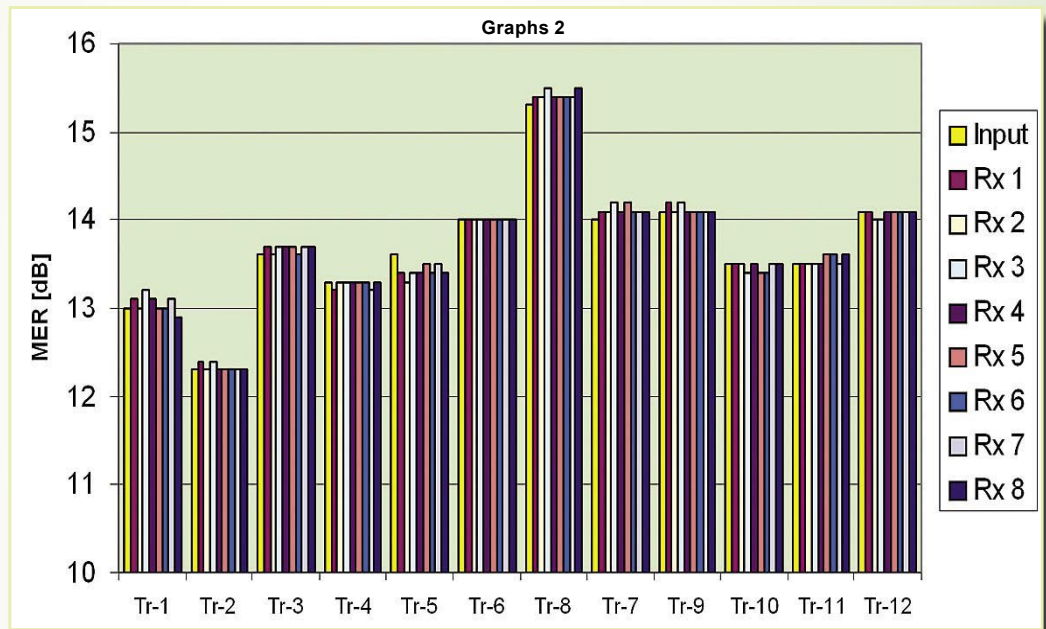

Transponder	Pol.	Freq.	Multiswitch input
Tr-1	V	10719	VL
Tr-2	H	10723	HL
Tr-3	H	11296	HL
Tr-4	V	11278	VL
Tr-5	H	11642	HL
Tr-6	V	11662	VL
Tr-8	V	11727	VH
Tr-7	H	11747	HH
Tr-9	H	12092	HH
Tr-10	V	12111	VH
Tr-11	V	12713	VH
Tr-12	H	12731	HH

gain? Menurut spesifikasinya maka harus berada di -5 dB...+1 dB. Kami melakukan pengukuran dan inilah kejutan pertama. Seperti dapat dilihat di Grafik 1, hasil aktualnya benar-benar mengkonfirmasi apa yang diklaim oleh pabrikan.

Lebih lanjut, perbedaan pada tap gain di antara tap hanya sekitar 1 dB. Hampir tidak ada.

Sekarang pengujian yang lebih kritis. Banyak multiswitch yang menurunkan kualitas sinyal. Kualitas ini biasanya diukur sebagai C/N atau MER. Kami memutuskan untuk menggunakan modulation error ratio.

Inilah saatnya kami menjadi sangat tercengang. Lihat grafik MER (Grafik 2). Tidak ada perbedaan di antara masukan dan semua tap. Sinyal yang keluar dari SMS 5808 NF sebagus yang datang dari LNB! Pada semua tap! Tidak perlu untuk menggunakan antena piringan yang lebih besar karena multiswitch ini -receiver Anda akan memperoleh sinyal sebagus jika dihubungkan langsung ke LNB.

Opini Ahli

+
Kinerjanya yang luar biasa – sangat low noise dan sifat tap gain yang bagus. Dapat digunakan untuk LNB quattro, kembar atau quad. Mode standby menghemat biaya dan ekonomis. Hasil karya yang sangat bagus.

-
Tidak ada.

TECHNIC DATA	
Manufacturer	SPAUN Electronic, Byk-Gulden-Str. 22, D-78224 Singen, Germany
Website	http://www.spaun.de
Email	info@spaun.de
Phone	+49 (0) 7731-86730
Fax	+49 (0) 7731-64202
Model	SMS 5808 NF
Function	Multiswitch with standby mode
Inputs	4 satellite and 1 terrestrial
Receiver outputs	8
Tap Gain SAT-IF 950...2150 MHz	-5...+1 dB
Tap Gain Terrestrial 47...862 MHz	-2...-3dB
Mains supply	100...240 V 50...60 Hz
Power consumption (operate)	13 W
Power consumption (standby)	3.5 W
LNB supply current	300 mA max.
Current consumption on receiver outputs	40 mA each
Isolation between receiver outputs	26 dB min.
Ambient temperature	-20 ... +50 °C (Indoor use only!)
Dimensions	259 x 132 x 56 mm