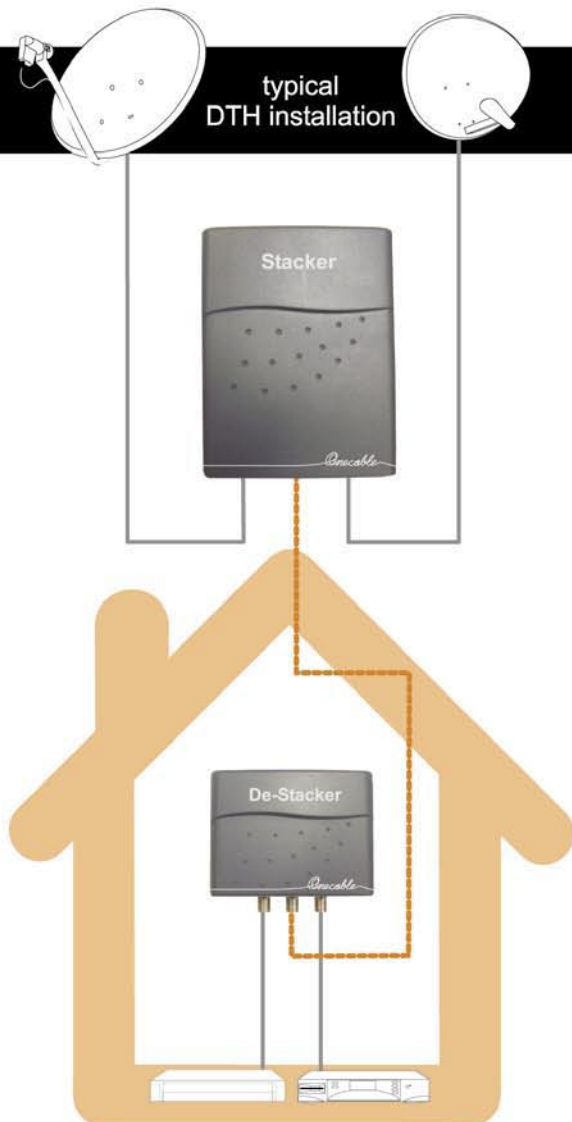

connect two LNBs to
two STBs using
onecable

Stacker De-Stacker Stacker De-Stacker *plus*

globalinvacom.com

The Stacker De-Stacker enables two IF feeds, taken from the LNB or Multi-Switch, to be combined together (with UHF) onto a single coaxial cable for connection to PVRs or independent STBs.

Two versions are available now from globalinvacom distributors:

- 'Standard' - for cable lengths up to 30m*
- '*plus*' - for cable lengths up to 60m*

* using RG6/CT100 type cable