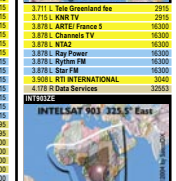

Main table containing satellite data with columns for Frequency, Channel Name, Symbol rate, and various satellite details. Includes sub-sections for C-Band, Intelsat, and various regional services.