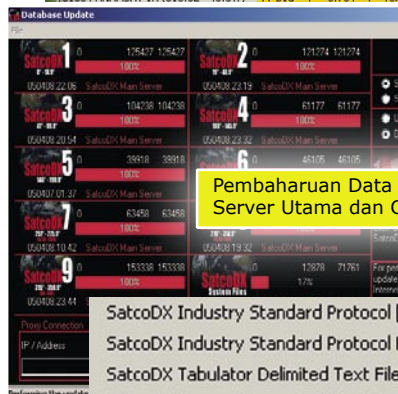

Menampilkan secara otomatis seluruh Saluran dari Satelit yang bisa Diterima

Pembaharuan Data setiap saat dari Server Utama dan Cadangan

- SatcoDX Industry Standard Protocol [* .sdx]
- SatcoDX Industry Standard Protocol Professional [* .sdp]
- SatcoDX Tabulator Delimited Text File [* .txt]
- SatcoDX Comma Separated Text File [* .csv]
- HTML (SatcoDX Style) [* .htm]
- HTML List (With Coverage Images) [* .html]
- HTML List (Without Coverage Images) [* .html]
- DVB '98 Settings Editor Text File [* .txt]
- DVB2000 Binary File [* .dwb]
- Neutrino XML files [* .xml]
- Microsoft Excel File [* .xls]
- Report [* .rpt]
- Tagged Text File [* .txt]
- Newsmail [* .txt]
- SkyStar INI files [* .ini]