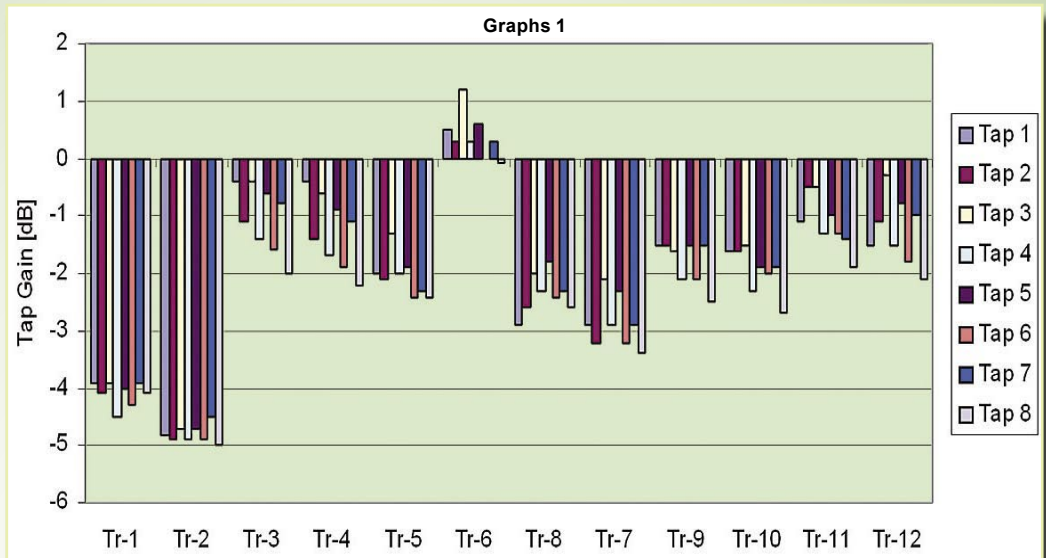

Transponder	Pol.	Freq.	Multiswitch input
Tr-1	V	10719	VL
Tr-2	H	10723	HL
Tr-3	H	11296	HL
Tr-4	V	11278	VL
Tr-5	H	11642	HL
Tr-6	V	11662	VL
Tr-8	V	11727	VH
Tr-7	H	11747	HH
Tr-9	H	12092	HH
Tr-10	V	12111	VH
Tr-11	V	12713	VH
Tr-12	H	12731	HH

gain? Menurut spesifikasinya maka harus berada di -5 dB...+1 dB. Kami melakukan pengukuran dan inilah kejutan pertama. Seperti dapat dilihat di Grafik 1, hasil aktualnya benar-benar mengkonfirmasi apa yang diklaim oleh pabrikan.

Lebih lanjut, perbedaan pada tap gain di antara tap hanya sekitar 1 dB. Hampir tidak ada.

Sekarang pengujian yang lebih kritis. Banyak multiswitch yang menurunkan kualitas sinyal. Kualitas ini biasanya diukur sebagai C/N atau MER. Kami memutuskan untuk menggunakan modulation error ratio.

Inilah saatnya kami menjadi sangat tercengang. Lihat grafik MER (Grafik 2). Tidak ada perbedaan di antara masukan dan semua tap. Sinyal yang keluar dari SMS 5808 NF sebagus yang datang dari LNB! Pada semua tap! Tidak perlu untuk menggunakan antena piringan yang lebih besar karena multiswitch ini -receiver Anda akan memperoleh sinyal sebagus jika dihubungkan langsung ke LNB.

Opini Ahli

+
Kinerjanya yang luar biasa – sangat low noise dan sifat tap gain yang bagus. Dapat digunakan untuk LNB quattro, kembar atau quad. Mode standby menghemat biaya dan ekonomis. Hasil karya yang sangat bagus.

-
Tidak ada.

TECHNIC DATA	
Manufacturer	SPAUN Electronic, Byk-Gulden-Str. 22, D-78224 Singen, Germany
Website	http://www.spaun.de
Email	info@spaun.de
Phone	+49 (0) 7731-86730
Fax	+49 (0) 7731-64202
Model	SMS 5808 NF
Function	Multiswitch with standby mode
Inputs	4 satellite and 1 terrestrial
Receiver outputs	8
Tap Gain SAT-IF 950...2150 MHz	-5...+1 dB
Tap Gain Terrestrial 47...862 MHz	-2...-3dB
Mains supply	100...240 V 50...60 Hz
Power consumption (operate)	13 W
Power consumption (standby)	3.5 W
LNB supply current	300 mA max.
Current consumption on receiver outputs	40 mA each
Isolation between receiver outputs	26 dB min.
Ambient temperature	-20 ... +50 °C (Indoor use only!)
Dimensions	259 x 132 x 56 mm