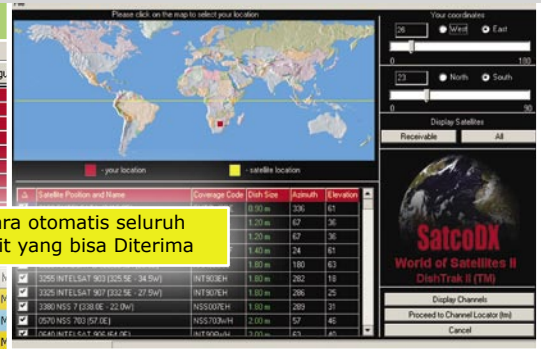

Eksklusif untuk Pembaca TELE-satelit "Dunia Satelit" SatcoDX

Peranti Lunak "Dunia Satelit" SatcoDX mengandung data teknis dari setiap satelit seluruh dunia

**Kode
Aktivasi
SatcoDX**

Kode Aktivasi Peranti Lunak SatcoDX Versi 3.12:
62C46AFE8ED9DB748E319A78E337565A
Berlaku hingga penerbitan majalah TELE-satelit edisi yang akan datang

Unduh Peranti Lunak SatcoDX di sini:
www.TELE-satellite.com/cd/0808/bid

Petunjuk Tahap demi Tahap untuk Menjalankan Peranti Lunak SatcoDX di Komputer Anda:

1. Unduh peranti lunak SatcoDX Versi 3.12 dari alamat URL di atas.
Catatan: jika Anda telah mempunyai Versi 3.12, Anda tidak perlu melakukannya lagi.

Bantuan (HELP), kemudian Tentang (ABOUT). Baris ketiga menunjukkan versi yang terinstal di komputer Anda.

2. Masukkan Kode Aktivasi dengan menekan Lisensi (LICENSE) dan kemudian Pendaftaran (REGISTRATION). Setelah memasukkan Kode Aktivasi tekan Validasi Kunci (Validate Key) dan Keluar (EXIT). Sekarang Anda siap untuk

mengunduh data transponder satelit terbaru kapan saja Anda inginkan, komputer Anda harus sudah terhubung ke internet dan mengizinkan akses FTP.

Catatan: Peranti lunak SatcoDX juga dapat dijalankan tanpa Kode Aktivasi, atau Kode Aktivasi yang sudah kadaluarsa. Tetapi, data satelit yang ditampilkan adalah yang terakhir kali Anda lakukan pembaruan, atau dari saat kompilasi peranti lunak asli. Secara default, setiap peranti lunak SatcoDX mengandung data satelit terbaru mungkin pada saat dikompilasi.

Alamat Redaksi:

TELE-satelit Internasional
PO Box 1234
85766 Munich-Ufg
JERMAN

Pimpinan Editor:

Alexander Wiese
alex@TELE-satellite.com

Diterbitkan Oleh:

TELE-satellite Medien GmbH
85774 Unterföhring
JERMAN

Desain Grafis

Nemeti Barna Attila
HONGARIA

Penterjemah