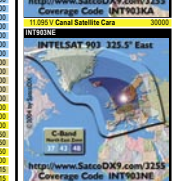

Main table containing satellite data with columns for Frequency, Channel Name, Symbol rate, and various satellite details. Includes sub-sections for C-Band, Intelsat, and various regional services.