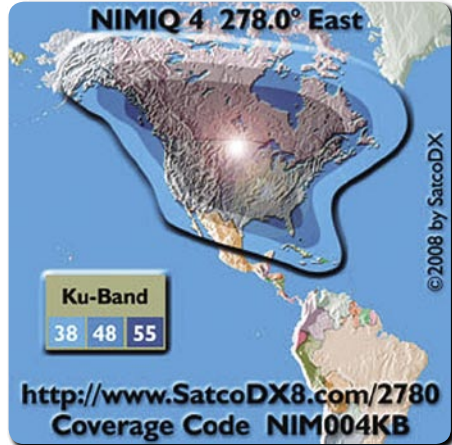

UNIQUELY
Singapore

Official Airline

SINGAPORE
AIRLINES

AN
ALLWORLD
EXHIBITIONS
EVENT

Edited by
Sylvain Oscul

NIMIQ 4

Launch is scheduled for May. NIMIQ 4 will continue to enhance digital television services in Canada at 278°E (82°W) collocated with NIMIQ 2. It will feature 32 Ku-band and 8 Ka-band transponders. Launcher is Proton from the Baikonour site in Russia.