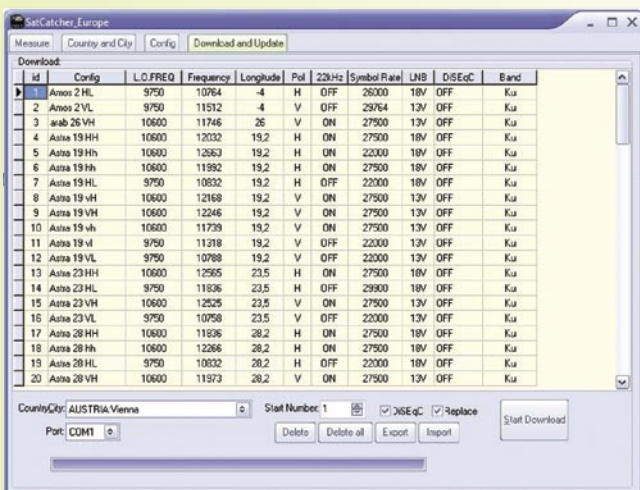

Mengunduh data yang telah disimpan

TELE-satellite World

Download this report in other languages from the Internet:

Arabic	العربية	www.TELE-satellite.com/TELE-satellite-0809/ara/satcatcher.pdf
Indonesia	Indonesia	www.TELE-satellite.com/TELE-satellite-0809/bid/satcatcher.pdf
Bulgarian	Български	www.TELE-satellite.com/TELE-satellite-0809/bul/satcatcher.pdf
Czech	Česky	www.TELE-satellite.com/TELE-satellite-0809/ces/satcatcher.pdf
German	Deutsch	www.TELE-satellite.com/TELE-satellite-0809/deu/satcatcher.pdf
English	English	www.TELE-satellite.com/TELE-satellite-0809/eng/satcatcher.pdf
Spanish	Español	www.TELE-satellite.com/TELE-satellite-0809/esp/satcatcher.pdf
Farsi	فارسی	www.TELE-satellite.com/TELE-satellite-0809/far/satcatcher.pdf
French	Français	www.TELE-satellite.com/TELE-satellite-0809/fra/satcatcher.pdf
Greek	Ελληνικά	www.TELE-satellite.com/TELE-satellite-0809/hel/satcatcher.pdf
Croatian	Hrvatski	www.TELE-satellite.com/TELE-satellite-0809/hrv/satcatcher.pdf
Italian	Italiano	www.TELE-satellite.com/TELE-satellite-0809/ita/satcatcher.pdf
Hungarian	Magyar	www.TELE-satellite.com/TELE-satellite-0809/mag/satcatcher.pdf
Mandarin	中文	www.TELE-satellite.com/TELE-satellite-0809/man/satcatcher.pdf
Dutch	Nederlands	www.TELE-satellite.com/TELE-satellite-0809/ned/satcatcher.pdf
Polish	Polski	www.TELE-satellite.com/TELE-satellite-0809/pol/satcatcher.pdf
Portuguese	Português	www.TELE-satellite.com/TELE-satellite-0809/por/satcatcher.pdf
Romanian	Românesc	www.TELE-satellite.com/TELE-satellite-0809/rom/satcatcher.pdf
Russian	Русский	www.TELE-satellite.com/TELE-satellite-0809/rus/satcatcher.pdf
Swedish	Svenska	www.TELE-satellite.com/TELE-satellite-0809/sve/satcatcher.pdf
Turkish	Türkçe	www.TELE-satellite.com/TELE-satellite-0809/tur/satcatcher.pdf

Available online starting from 25 July 2008

Opini Ahli

Mudah digunakan, hasil pengukuran yang sangat akurat dan tampilan yang mudah dibaca dengan sempurna merupakan kelebihan Digipro Excel-TV. Menawarkan sejumlah fitur yang berguna dan nyaris dapat diklasifikasikan sebagai 'harus dimiliki' oleh ahli profesional dan pembeda satelit. Dapat juga digunakan sebagai TV mini.

Tidak ada.

TECHNIC DATA