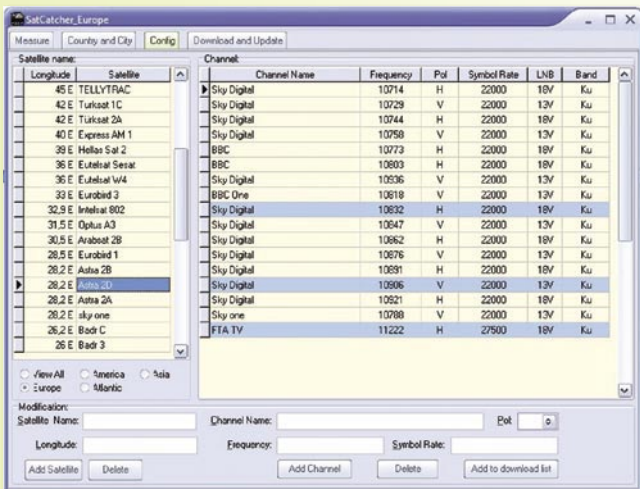

Database satelit dan transponder