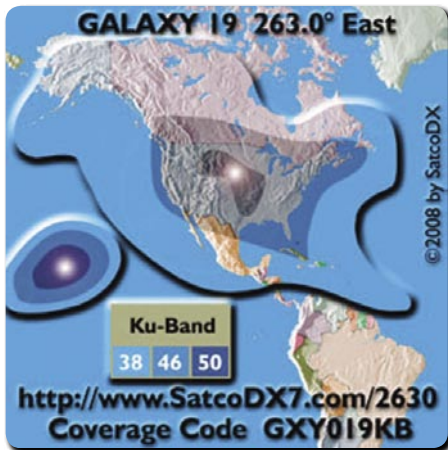

Edited by
Sylvain Oscul

EXPRESS MD 1

This new EXPRESS satellite generation will be equipped with eight C-band and one L-band transponder, along with a repeater panel and an antenna farm, to provide broadcasting and communications services across Russia, as well as governmental communications. The launch will be from Baikonour with a Proton launcher and is scheduled for 8th August. The satellite will be positioned at 53°E. No official footprints available yet.

GALAXY 19

Another new GALAXY bird for North American viewers, positioned at 263.0°E (97°W). It will replace GALAXY 25 and bring 24 Ku-band and 24 C-band transponders. The launcher is a Zenith 3 from Sea Launch's Odyssey platform in the Pacific Ocean and is scheduled for September.