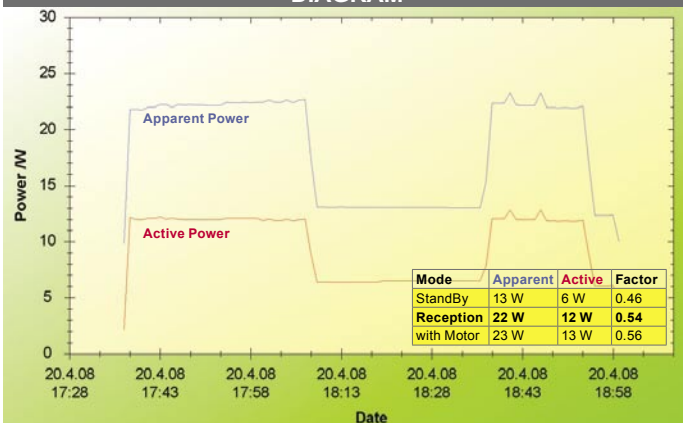

beberapa satelit. Masing-masing satelit dapat dipilih dari daftar tertentu dan memiliki daftar saluran dimulai dengan posisi 1. Daftar favorit disusun dengan cara yang sama dan dapat digunakan untuk daftar TV dan radio menurut beberapa kriteria.

Dengan kenyataan bahwa daftar satelit dan transponder tetap ada meskipun seluruh daftar saluran dihapus, maka dimungkinkan untuk menyusun ulang daftar dengan menghapus seluruhnya dan kemudian melakukan pencarian baru.

Opini Ahli

+ Receiver modern dengan fitur antarmuka yang mudah digunakan.
Tampilan alphanumeric
Hemat daya
Kesesuaian DiSEqC dan USALS

- Tidak mendukung MPEG-4.

TECHNIC DATA	
Distributor	DVBShop, Brehnaer Straße 18 D-04509 Neukyhna OT Pohritzsch, Germany
Tel	+49-34954-31960
Fax	+49-34954-49233
E-Mail	webmaster@dvbshop.net
Website	www.dvbshop.net
Model	IMPERIAL DB 1 CI HDMI
DiSEqC	1.0, 1.1, 1.2, USALS
Satellites	17 preset plus additional positions
Channel Listings	All, Satellites (each for TV and Radio)
Favorites	32 (each for TV and Radio)
Teletext	Full Page Memory
EPG	Extended 5 Channel Display, Program Details for 7 Days
Timer	8 for all EPG Programs
CI-Slot	1
HDMI Output	ja
Scart Connectors	2
Audio/Video Outputs	3 x RCA
Digital Audio Output	ja
Power Supply	175 ... 250 VAC
Power Usage	6/12 Watt (Stand-By/Reception)

ENERGY DIAGRAM

Dimulai dengan beberapa puncak ketika berpindah saluran, diikuti dengan mode standby dan kemudian beberapa puncak ketika memulai motor pada antena bergerak.