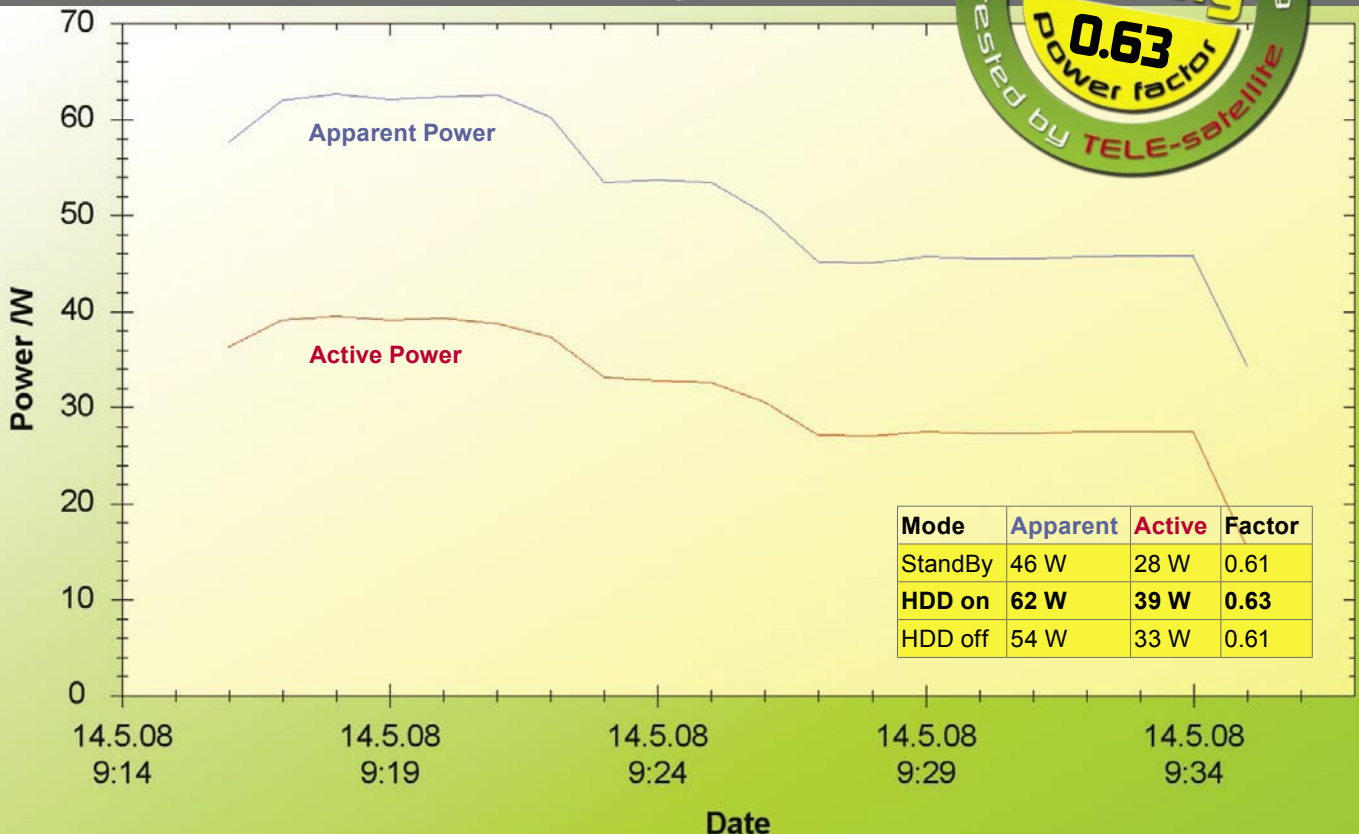

### ENERGY DIAGRAM

Fig. 8. Active and apparent power consumption of a satellite PVR receiver.