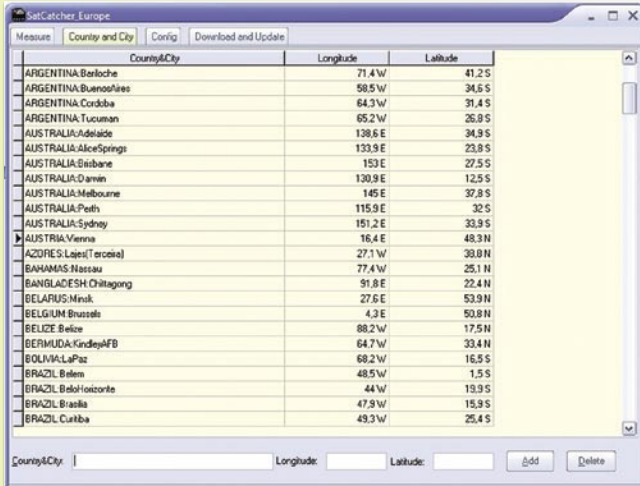

Database Lokasi