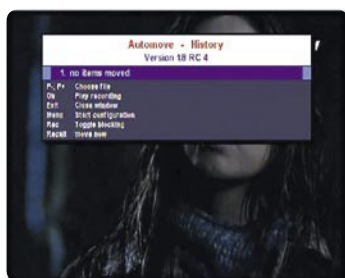

ImproBox – Many Practical Features for the Info Bar

ImproBox provides a replacement for the standard Info Box and offers a number of additional features. ImproBox provides three different backgrounds in four different colors and in addition to information on the current program also shows the user information on the next program. It is also possible to display all the upcoming programs in the Info Box, to directly display an upcoming primetime program, to look for repeats and to set your timer (extra time can be added to the beginning and end of a recording).

The live picture can be automatically reduced in size when the Info Box appears so that no portion of the picture is hidden behind the Info Box. ImproBox also provides a variety of Jump-to functions that let you, for example, quickly work your way through the recording menu or directly enter in your location in just minutes.

The Quick Start lets you restart the previously viewed recording with just the push of a button. Alternatively, a list displaying recently viewed recordings can be called up from which they can be played back again if desired. While a program is being recorded, ImproBox can display it in a preview window and, if desired, it can be manually stopped. This also holds true for the playback of an existing recording.

Important: ImproBox is shareware and can only be used for free for a limited time after which the user needs to obtain a license

Automove TAP