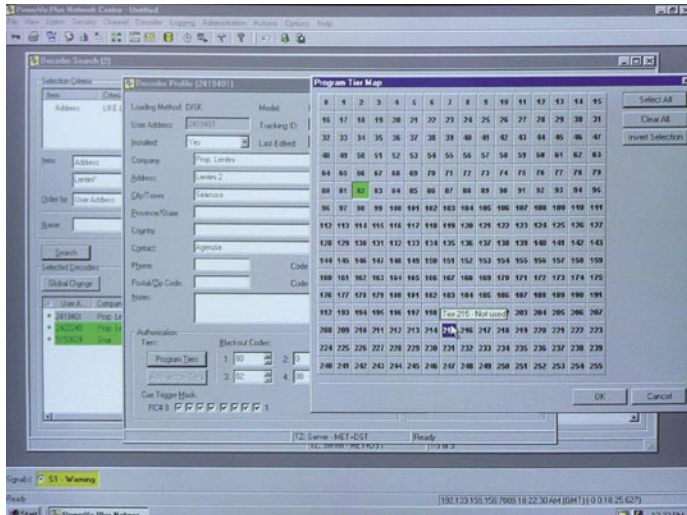

▲ This is what the control software from PowerVu looks like: with this encryption system, each receiver can be individually controlled. AFRTS, the American Armed Forces Radio and Television Service, also uses PowerVu. Susanna explains how it works: "We can individually turn on and off a maximum of 30,000 customers/receivers; right now we have about 9000 customers." Each customer can be activated for up to 255 individual services; each service could be a video channel, an audio channel or a data channel. On the screen you can see 255 buttons. Button 44, for example, is the video signal from Unive TV "gray". "We can even change the transponder frequency in the receiver from here", explains Susanna about the PowerVu system, "The receiver switches automatically to the new transponder without the customer even realizing it."