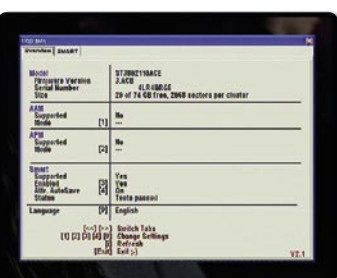

HDD Info TAP