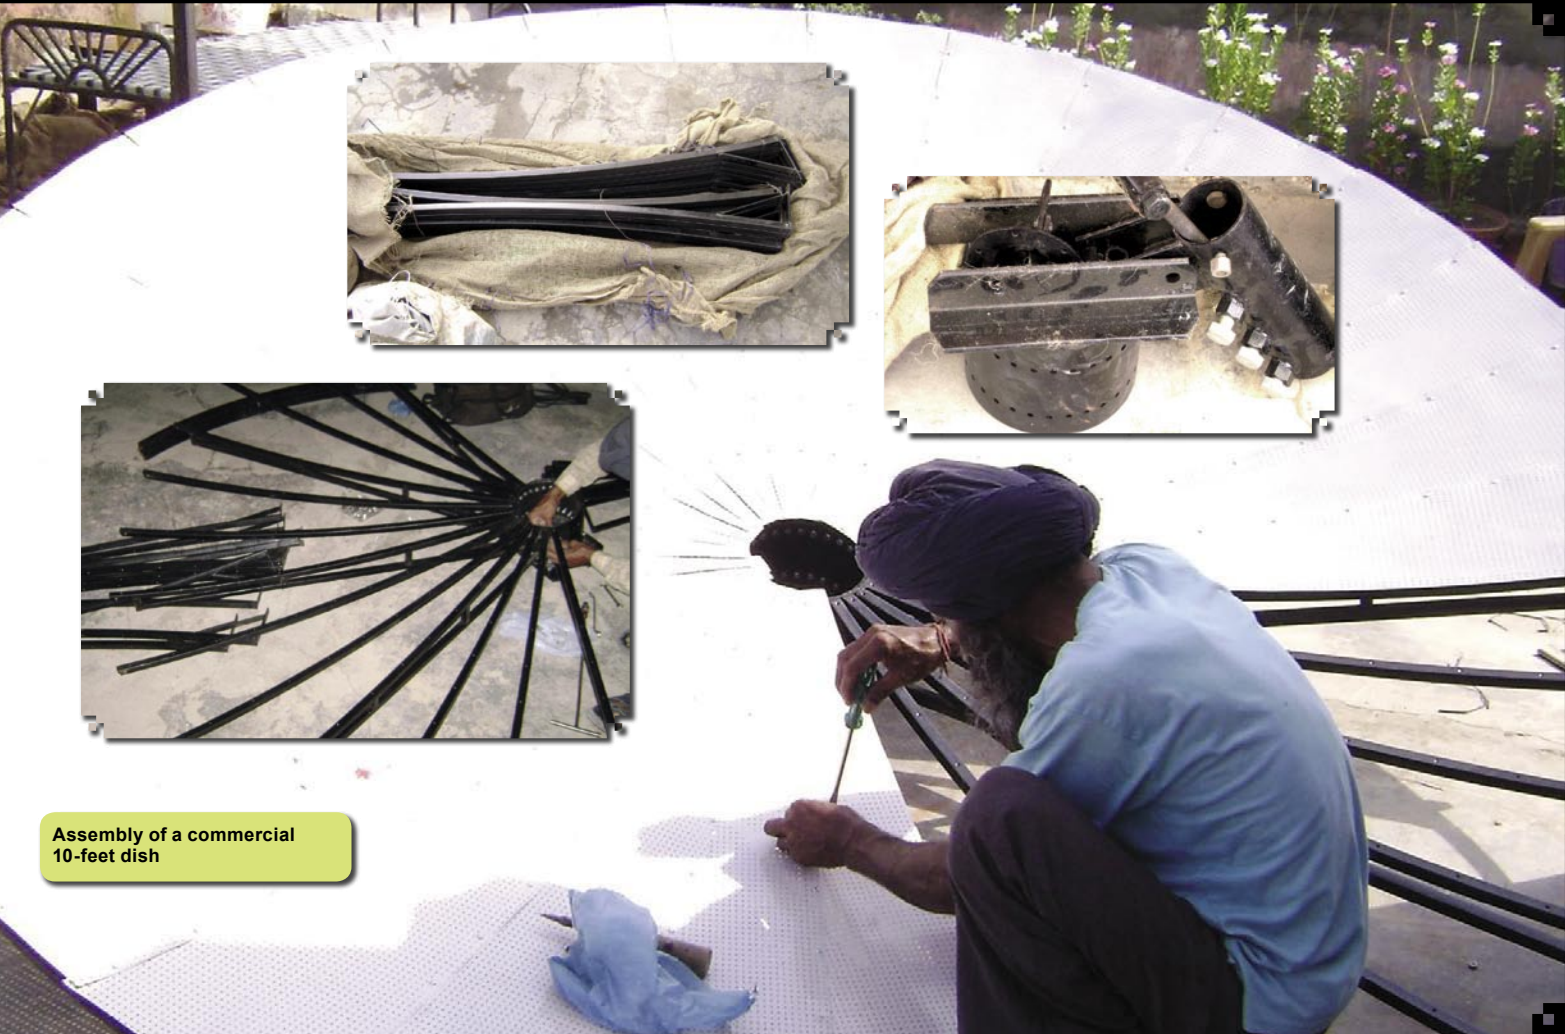

New Delhi SatcoDX AutoScan station *Siddharth Gautam*

Siddharth in his shack in front of the PC at New Delhi SatcoDX AutoScan station

This 10-foot dish is aligned towards BADR at 26° East. It was assembled on site and was designed by a local craftsman.