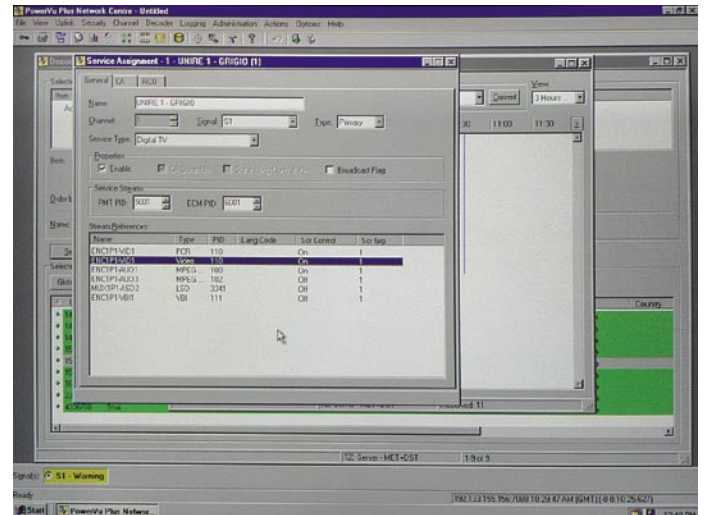

▲ The individual PIDs are lined up with the corresponding signals through the PowerVu software.

professional LNBS are very frequency-stable and can therefore receive 8PSK in DVB-S without any problems." For the feedhunters within the DXer group, Mario recommends searching for frequency-stable LNBS. "There are some manufacturers that produce standard LNBS that would fit the bill."

Mario looks at it as part of his job description to always be in step with the technology. But he can also see the dangers: "You need to be in the right place at the right time; it doesn't help to invest too soon, but at the same time you don't want to be too late to embrace new technology."