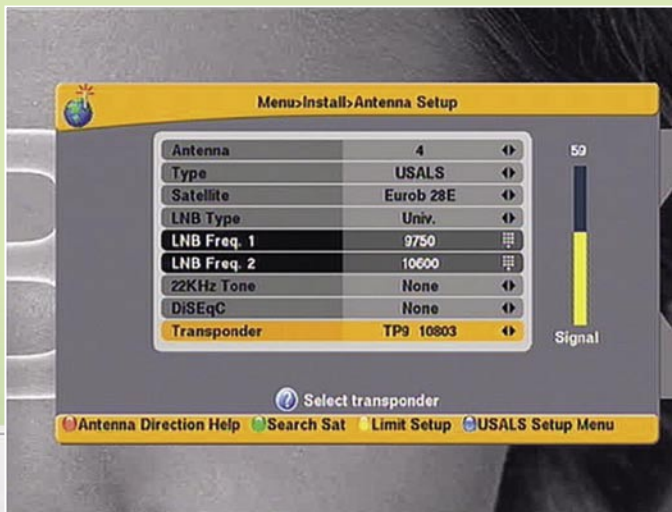

Antenna setup |