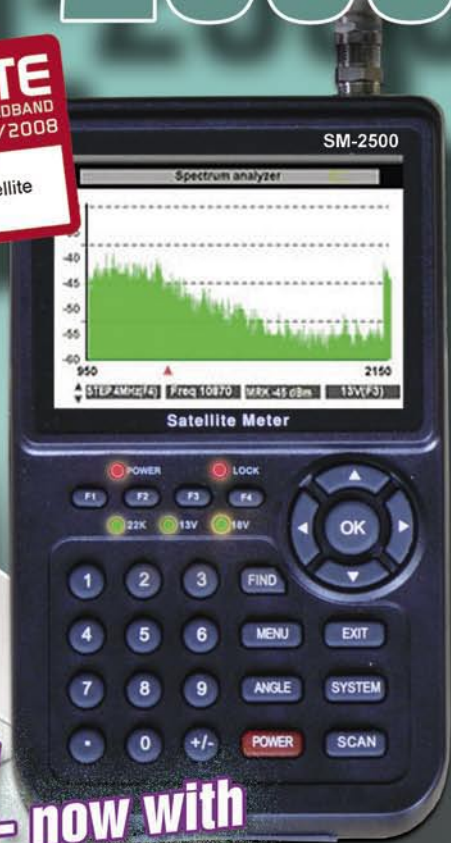

Trimax SM-2500

**TELE SATELLITE
AWARD** & BROADBAND
06-07/2008
TRIMAX SM2200
An ideal tool for any satellite
system installer

NEW - now with
"Spectrum Analyzer"

**Become
a Trimax
SM-2500
Dealer today!**

Contact us for details:
www.easytrimaxmeters.com
phone: 1.204.661.EASY
email: trimaxmeters@mts.net

SINGAPORE

MIO TV TO AIR CONTENT FROM HOLLYWOOD STUDIOS

Disney-ABC, Warner Bros. and 20th Century Fox will air more than 50 series on Singapore's Mio TV IPTV platform in a first-of-its-kind syndication deal with the country's dominant telecom, SingTel. The exclusive deal with the one-year-old platform will see series air as early as 24 hours after their U.S. broadcast. Financial terms of the licensing agreements were not disclosed. The exclusive on-demand window will last five to six months.

STARHUB TO ADD FIVE HDTV CHANNELS

Pay-TV operator StarHub plans to be offering five high-definition channels on its digital cable platform by the end of this year, including a sports service. HD5 and Sports HD have already joined the existing National Geographic Channel HD and Discovery HD. A fifth high-definition channel will be up and running by year end.

SOUTH KOREA

CABLE OPERATORS CRITICISE IPTV ACT

Cable TV operators have protested against the IPTV Act prepared by the Korea Communications Commission, saying that it is disappointing to cable TV and the entire broadcasting industry as the Act is biased in favor of certain communications operators, especially KT. The KCC's IPTV Act confirms accounting separation that all backbone operators are subject to is enough to prevent them from transferring their dominating power. In addition, the IPTV act also includes PAR or Program Access Rule that cable networks have opposed, citing that the rule might cause infringement on content providers' property rights and disrupt the nation's content industry, the companies said.

THREE IPTV OPERATORS SELECTED FOR PILOT PROJECT

Korea Communications Commission has selected KT Consortium, Hanaro Consortium and LG Dacom Consortium for a pilot project of convergence of broadcasting and telecommunication. The selected consortium, run with 3 billion won of the public and private matching fund, plans to provide contents owned by national and public institutions to subscribers so that they can see the contents at home through IPTV. It will kick off pilot service for 600 households in December.

SRI LANKA

SRI LANKA TELECOM PICKS UTSTARCOM IPTV SOLUTION

UTStarcom has signed a contract with Just In Time Holdings to supply its RollingStream end-to-end IPTV solution to Sri Lanka Telecom (SLT). SLT will use the RollingStream platform to bring IPTV services to its growing customer base throughout Sri Lanka. SLT, with more than 87 per cent market share and a subscriber base of more than 1.300.000 customers, expects to grow its residential and commercial business through its increased triple play capabilities now available with this IPTV deployment.

AFRICA

SOUTH AFRICA

MULTICHOICE LAUNCHES HDTV