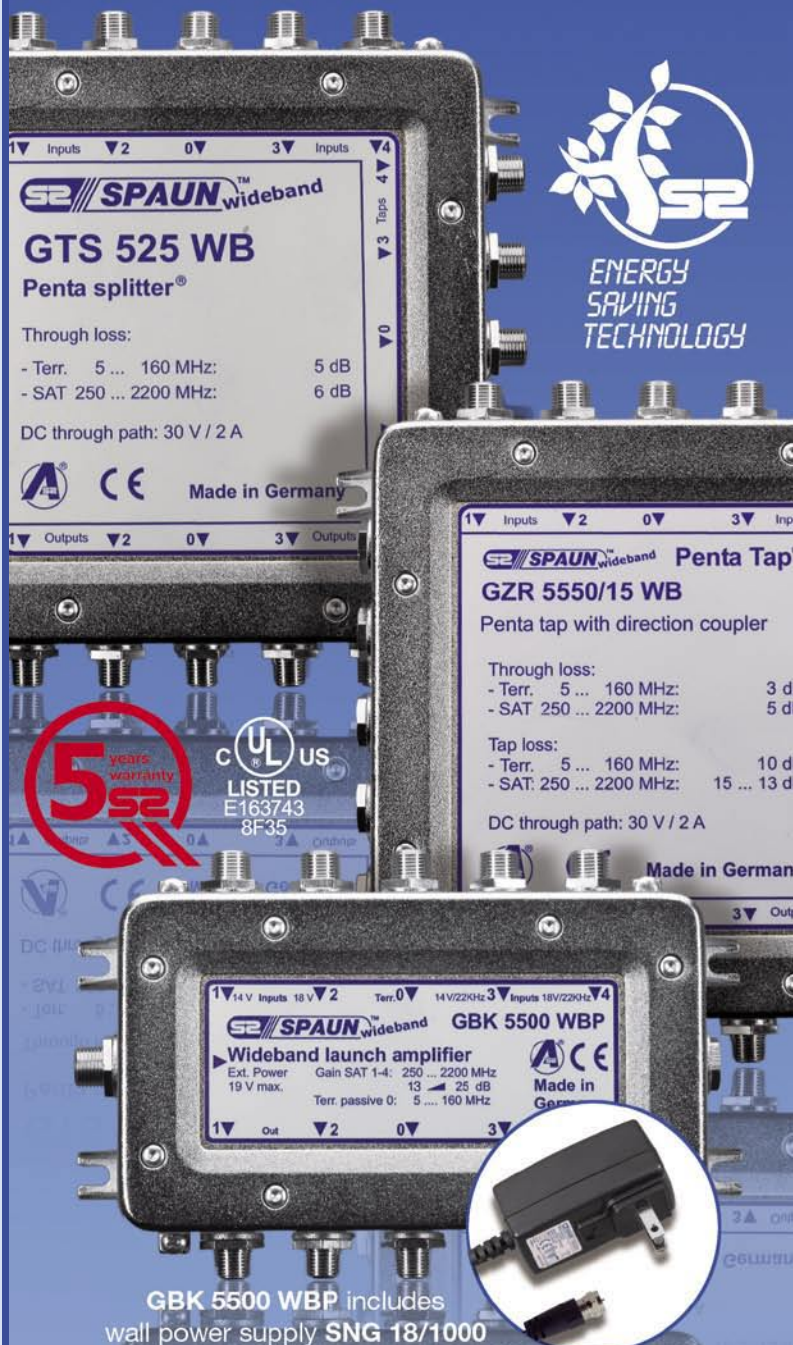

BT ENDS FIRST HALF WITH 282.000 IPTV SUBSCRIBERS

British Telecom has signed up 68.000 customers to its pay-TV service BT Vision during the three months to June 30. The company, which launched the IPTV service commercially last summer, ended June with 282.000 BT Vision customers. While customers can sign up to BT Vision without actually taking a monthly subscription, to make the service profitable, BT needs customers to take out regular subscriptions.

NORTH AMERICA

IPTV SUBSCRIBERS TOP 1.8 MILLION IN 2007

The number of IPTV users in the Americas surged to 1.8 million by the end of last year, up 257.1% from 501,000 in December 2006, according to a recent report by iSuppli. The majority of that growth came from

Wideband Devices for DIRECTV™ Application

- for applications with 3 LNB or 5 LNB dishes
- for the distribution of the new HD channel signals in Ka/Ku bands
- 5 years warranty on each product
- applicable for large distribution networks up to 400 subscribers

For more information on our wideband devices visit our website

GBK 5500 WBP includes wall power supply SNG 18/1000

Distributors Wanted! Please contact us.

Byk-Gulden-Str. 22 · 78224 Singen
Phone: +49 (0)7731 - 8673-0 · Fax: +49 (0)7731 - 8673-17
Email: contact@spaun.com · www.spaun.com