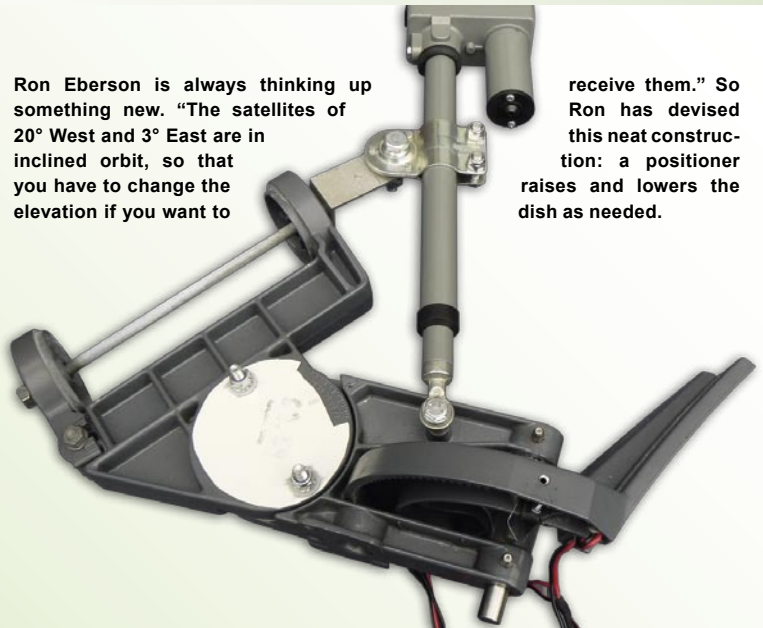

Ron has installed a 90 cm reflector antenna on the roof of his town house.

Ron Ebersson's Handiwork

This is the small 55 cm reflector antenna Ron uses for his Ka band experiments. Nothing extraordinary at first sight, but if you have a closer look you'll notice that the motor is mounted at the wrong place: it does not sit below the rotating axis but above it. And come to think of it, we're not talking about a regular motor here either, but a DiSEqC motor. Ron sheds some light: "A conventional motor requires a 36 V positioner and can only move the dish 50° in each direction, which wasn't good enough for me." So Ron replaced the axis with a purpose-built axis and put a DiSEqC motor on top of it. "This has many advantages," Ron smiles, "because the dish can be turned almost 90° in each direction now, the motor axis is better protected from the elements and I can rotate the antenna using DiSEqC commands."