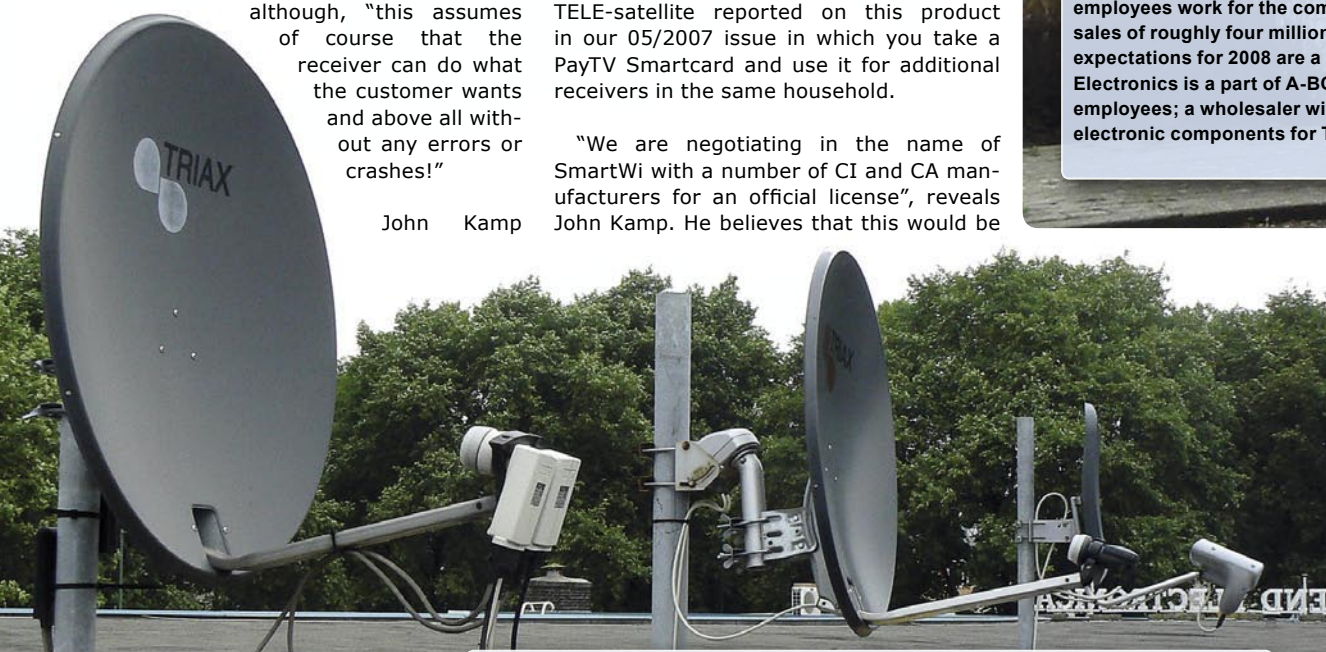

A look in the stockroom in which you will find not only SmartWi products waiting to be delivered to the Benelux countries, but also their own Clark satellite receivers.

The flag gives away the location of Clark Electronics: here in this industrial park where Clark Electronics has its headquarters, 11 employees work for the company and manage sales of roughly four million Euros in 2007 – the expectations for 2008 are a little less. Clark Electronics is a part of A-BC Group with 35 employees; a wholesaler with electronics and electronic components for The Netherlands.

Where does Clark Electronics have its satellite dishes? Right here on their flat roof: a 100cm dish, a 90cm antenna with STAB motor and a 78cm dish. Two in-house technicians handle the repairs, "but most of the repair work has been out-sourced to a service company", explains John Kamp.