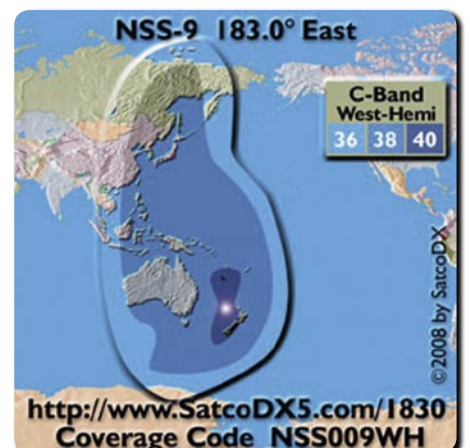

New Satellites

Edited by
Sylvain Oscul

The Ariane 5 ES-ATV launcher, on its mobile launch table, shortly after its transfer from the Final Assembly Building (BAF) at the Launch Zone (ZL-3) of Ariane Launch Complex no.3 (ELA-3) at the Guiana Space Centre, Europe's Spaceport, on 7 March 2008, for fuelling and final launch preparation. Also visible are two of the four 100-m-tall lightning towers surrounding the launch pad." (Photo: ESA - S. Corvaja 2008; http://www.esa.int/images/_SCO1025_L.jpg)