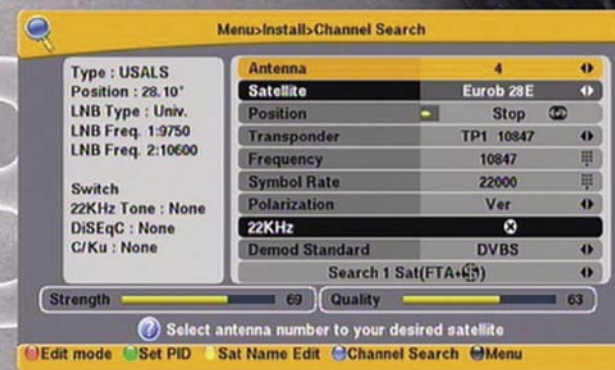

Channel search |