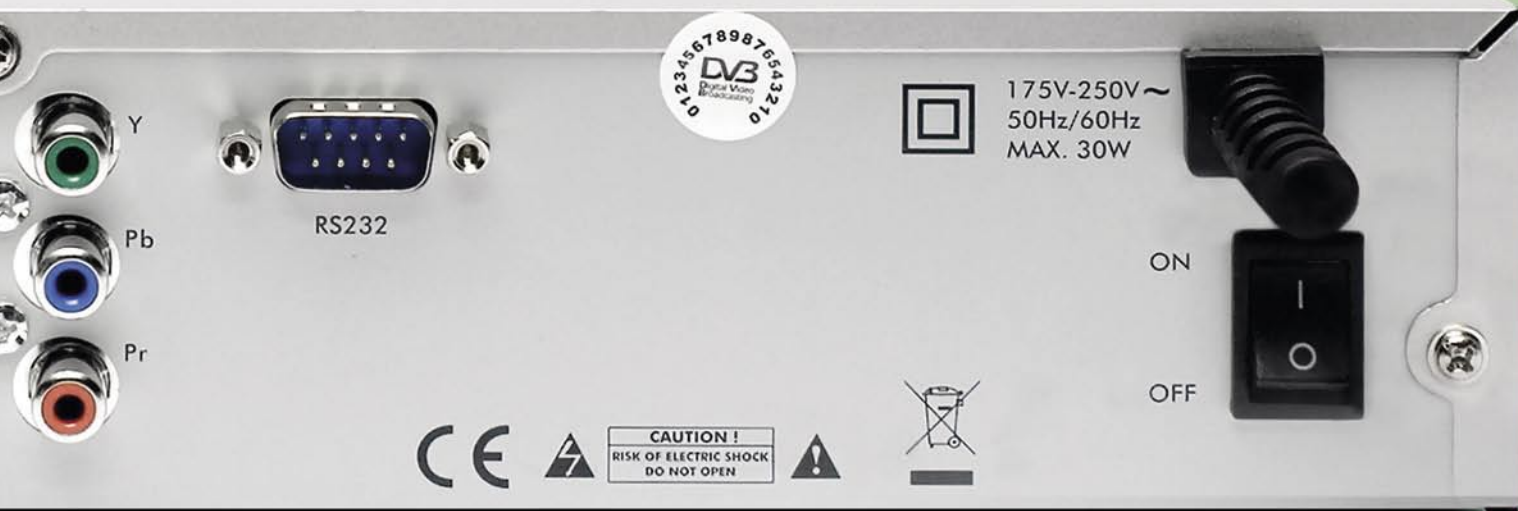

TECHNIC DATA

Distributor	DVB Shop, Brehnaer Strasse 18 D-04509 Neukyhna OT Pohritzsch, Germany
Tel	+49-34954-31960
Fax	+49-34954-49233
E-Mail	webmaster@dvbshop.net
Website	www.dvbshop.net
Model	IMPERIAL SatBOX HD
Power Supply	175 ... 250 V AC
Power Consumption	6/12 Watt (Stand-By/Reception)
Size	340x248x65 mm
Weight	2200 g
DiSEqC	1.0, 1.2, USALS
Satellites	3 preset plus 13 additional positions
Program Listings	All, Satellites (each for TV and Radio)
Favorites	32 (each for TV and Radio)
Teletext	Full Page Memory
EPG	Extended 5 Channel Display, Program Details for 7 Days
Timer	10 for all EPG Programs
Front View	Stand-By, Down, Up, Left, Right, Menu, OK, Exit, Alphanumeric Display, CI-Flap
Rear View	IF In/Out, 2xSCART, HDMI, RS-232, USB, Ethernet, 4xRCA (Audio L/R, Video, SPDIF), Optical SPDIF, Main Switch
Slots	2 Common Interfaces, 1 Conax-Slot

ENERGY DIAGRAM

12W is used at the beginning and the end while in standby mode; the 17W used in the middle is with the receiver in operation – the 1W increase to 18W occurred while the antenna was moved from ASTRA 19E to TURKSAT 42.

USALS setup |

Channel search |

Info |