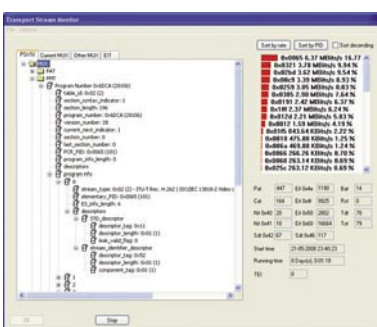

DVBStreamExplorer Version 3.0.79

Analyze Transport Stream And Demux And Capturing to Disk

DVBStreamExplorer connects to a multitud of satellite PC cards and allows analyzing the stream, giving all informations available in stream including the full teletext data and shows bitrates. Shows services as MHP, AC3 or H.264

Installation:

Click DVBStreamExplorer in the SetUp of SatcoDX Suite

Commercial and Professional Users Apply For License at www.dvbstreamexplorer.com

FastSatFinder Version 2.7.5

Alignment Tool with Signal Quality and Level Voice Reading

FasSatFinder offers all the tools needed for setting up a dish: select a satellite from the SatcoDX generated list and FastSatFinder immediately gives signal quality and level even in voice. Easy-to-understand graphics explain how to align dish for maximum.