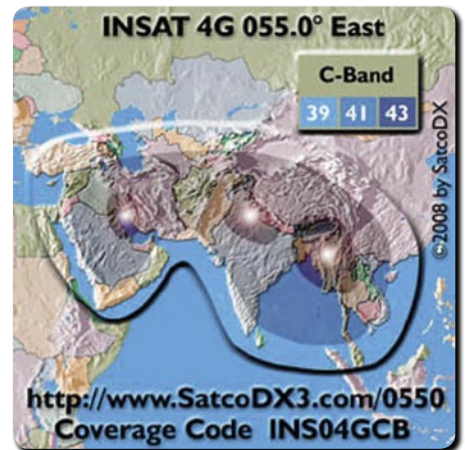

INSAT 4G

INSAT4G is proposed as a Ku-band satellite carrying 18 transponders similar to INSAT4A. It will also carry 2 BSS transponders and a GAGAN (GPS Aided Geo Augmented Navigation). The satellite will be launched by an Ariance vehicle from Kourou.