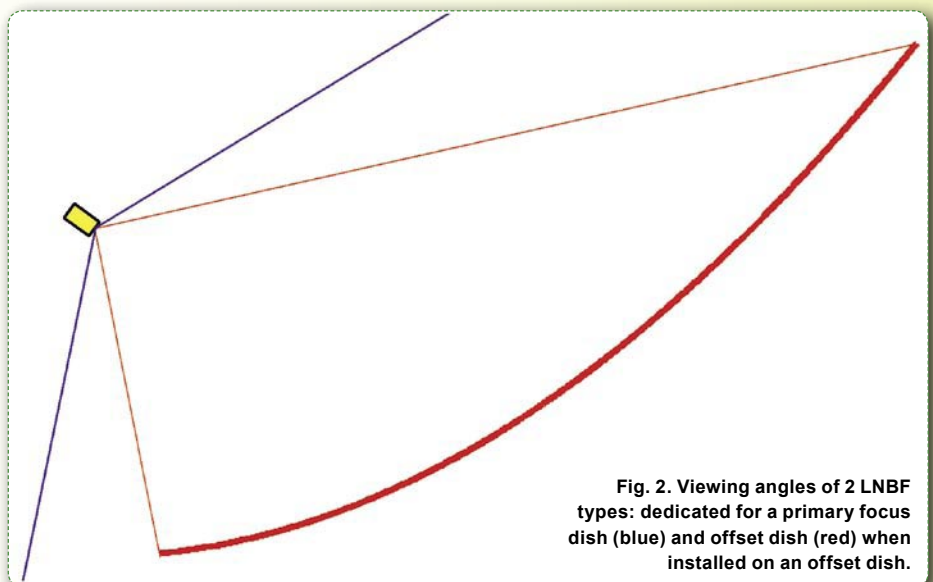

have the f/D parameter equal to 0.6. It means viewing angle 80°. The angle is calculated in accordance with a different formula because D is defined differently for an offset dish. But the most important fact is: the angle is much smaller for this kind of LNB.

We illustrated this in Figure 1. If you install a proper LNB on the dish ($f/D=0.38$ in this example), its viewing angle will match the reflector size. But if you install an LNB dedicated for offset antenna ($f/D=0.6$), it

If the pictures look a bit strange to you, take into account that on both of them the satellite signal is coming vertically from top to the bottom.

The final conclusion is that you cannot use a primary focus type LNB on an offset dish but you can use an offset type LNB on a prime focus dish. But in the latter case you will get a performance equal to a much smaller dish: 40-60% of the actual diameter depending on the f/D parameter of a real dish.