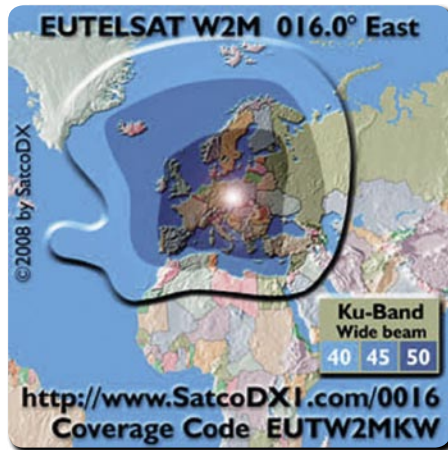

EUTELSAT W2M

EUTELSAT W2M will operate 26 transponders in Ku-band and up to 32 depending on operational modes, at EUTELSAT's 16° E position. The satellite is planned to be launched with TELSTAR11N in October 2008 from Kourou with Ariane 5 launcher. The fixed beam will cover Europe, North Africa and the Middle East, while a steerable beam can be re-oriented in-orbit according to market requirements.