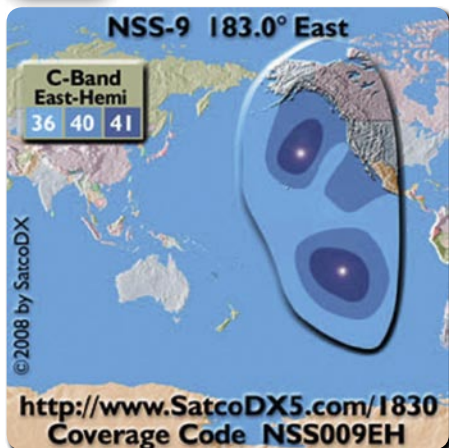

New Satellites

Edited by
Sylvain Oscul

The Ariane 5 ES-ATV launcher, on its mobile launch table, shortly after its transfer from the Final Assembly Building (BAF) at the Launch Zone (ZL-3) of Ariane Launch Complex no.3 (ELA-3) at the Guiana Space Centre, Europe's Spaceport, on 7 March 2008, for fuelling and final launch preparation. Also visible are two of the four 100-m-tall lightning towers surrounding the launch pad." (Photo: ESA - S. Corvaja 2008; http://www.esa.int/images/_SCO1025_L.jpg)