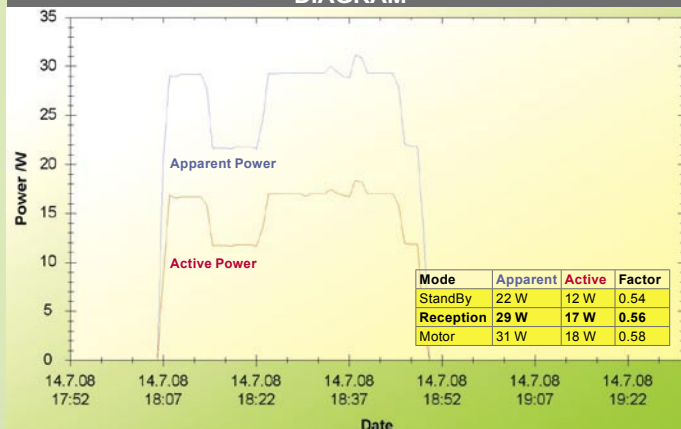

TECHNIC DATA

Distributor	DVB Shop, Brehnaer Strasse 18 D-04509 Neukyhna OT Pohritzsch, Germany
Tel	+49-34954-31960
Fax	+49-34954-49233
E-Mail	webmaster@dvbshop.net
Website	www.dvbshop.net
Model	IMPERIAL SatBOX HD
Power Supply	175 ... 250 V AC
Power Consumption	6/12 Watt (Stand-By/Reception)
Size	340x248x65 mm
Weight	2200 g
DiSEqC	1.0, 1.2, USALS
Satellites	3 preset plus 13 additional positions
Program Listings	All, Satellites (each for TV and Radio)
Favorites	32 (each for TV and Radio)
Teletext	Full Page Memory
EPG	Extended 5 Channel Display, Program Details for 7 Days
Timer	10 for all EPG Programs
Front View	Stand-By, Down, Up, Left, Right, Menu, OK, Exit, Alphanumeric Display, CI-Flap
Rear View	IF In/Out, 2xSCART, HDMI, RS-232, USB, Ethernet, 4xRCA (Audio L/R, Video, SPDIF), Optical SPDIF, Main Switch
Slots	2 Common Interfaces, 1 Conax-Slot

ENERGY DIAGRAM

12W is used at the beginning and the end while in standby mode; the 17W used in the middle is with the receiver in operation – the 1W increase to 18W occurred while the antenna was moved from ASTRA 19E to TURKSAT 42.