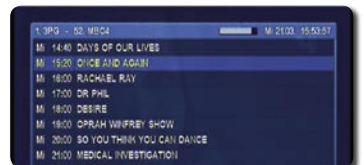

from the manufacturer!

Download:

<http://www.improbox.de/index_en.html>

Masterpiece Display – Gets the Most Out of the VDF Display

This little TAP expands the Topfield 5000's VDF display by providing more useful data, such as the actual time, and also changes the presentation of longer data names during playback (from this point on it would only be scrolled a single time). In our tests we were unable to get this TAP to work with Topfield's 6000 series.

Download:

<http://www.topfield.cc/files/Firebird/MPDisplay.zip>

Jag's EPG – A Must-Have

If you are not satisfied with Topfield's standard EPG, you could always give Jag's EPG a try. One thing is for sure: after using Jag's EPG, it is highly unlikely that you will miss Topfield's normal EPG. With Jag's EPG, you can, for example, download the EPG data for the first 100 channels automatically on a daily basis (e.g. overnight) so that you can view them anytime you want without any download delays, even if you're not on your favorite channel. In addition to the countless ways that this data can be displayed, this TAP also has a variety of search and sort functions, lets you directly enter timer settings with the ability to add extra time before and after the programs start time, etc. The entire range of features provided by this TAP fills a 38-page full-size user manual. In addition to the original TAP, other programmers have developed accessory tools such as a program to display timer settings on a PC. This TAP is freeware!

Download:

<http://www.topfield-europe.com/forum/forumdisplay.php?f=58>

Bookmark TAP – An Absolute Favorite

At first glance, the Bookmark TAP seems rather small and