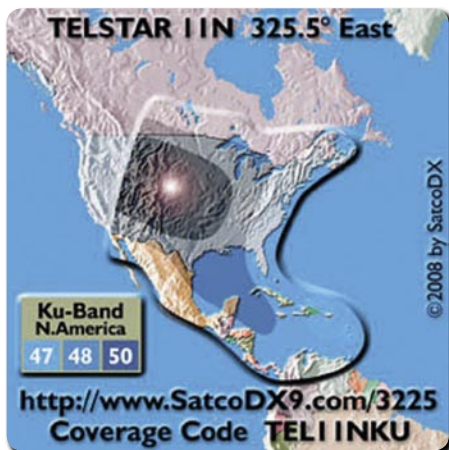

HOTBIRD 9

With a Ariane 5 launcher, this new HOTBIRD will be co-located at 13°EAST, designed to cover all 102 Ku-band transponders at the HOTBIRD position, it will be able to substitute any transponder on any other HOTBIRD satellites. Manufactured by Astrium with a Eurostar 3000 spacecraft type, the satellite has a minimum of service life of 15 years.

TELSTAR 11N

The new Loral Skynet satellite called TELSTAR 11N will provide service from 39 high-power Ku-band transponders beams. The satellite will be positioned at 322.5°E (37.5°W). TELSTAR 11N is dedicated to complement the coverage of TELSTAR 12 satellite at 345°E (15°W), which provides Ku-band trans-Atlantic coverage.