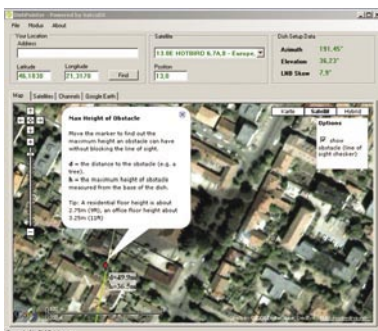

Installs in Taskbar And Updates SatcoDX Chart on Your PC Every Hour - Always Up-To-Date With the Latest Transponder Updates

SatcoDX Suite Updater downloads the full SatcoDX Chart Database once every hour, provided that your PC is connected to the Internet and the license is valid. Additional to the original SatcoDX database in csv format, the Updater also downloads the **SatcoDX-all-transponder.csv** file, which contains all information needed as default settings for satellite receivers. Additionally, the Updater downloads the full chart in **xml** format which can be used for multiple applications.

Installation:

Click SatcoDX Suite Updater in the SetUp of SatcoDX Suite

Commercial and Professional Users Apply For License at www.TELE-satellite.com/ads/

DishPointer Version 1.0.0.0

Erect your Dish Virtually and Find out What Satellites and Channels you get at any Location Worldwide

DishPointer brings together IP-Location, Google Maps and SatcoDX Chart. If you are online, it shows your own location by default, choose the satellite you wish to receive, and DishPointer shows all installation details and the satellite channels available. Additional features allow you to check for obstacles in line of sight - all from the comfort of your PC.

Installation:

Click DishPointer in the SetUp of SatcoDX Suite

Commercial and Professional Users Apply For License at www.dishpointer.com