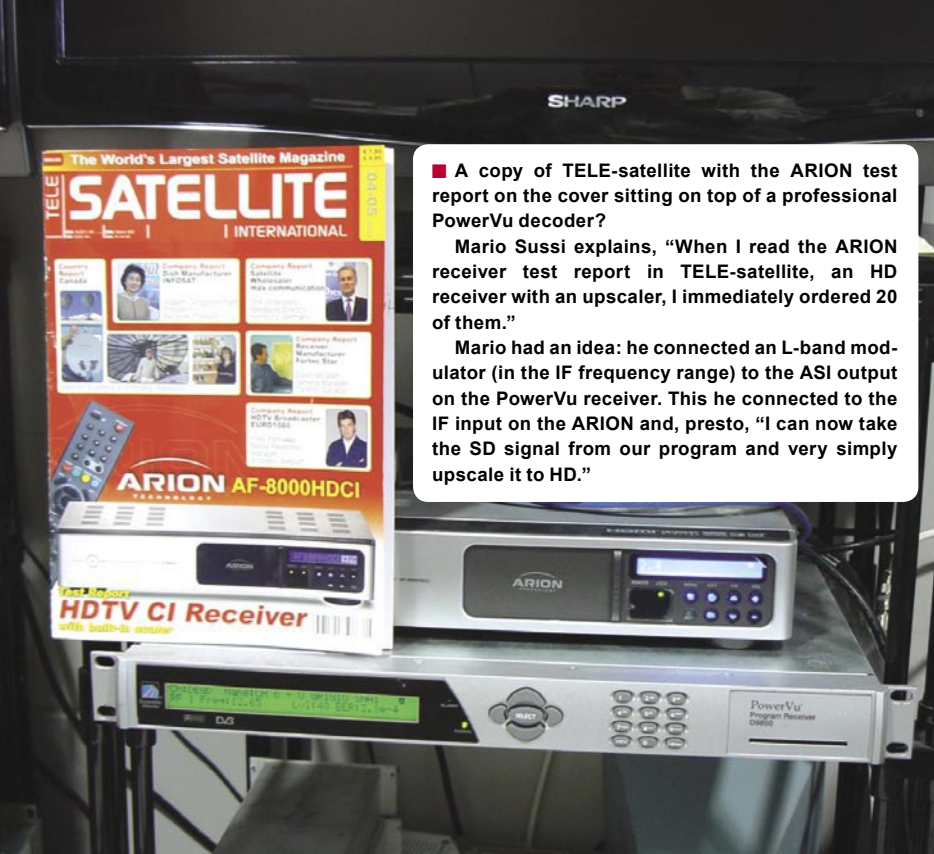

◀ In the heart of Teleippica: from here the five encoders are controlled and the programming is switched over to the uplink. Susanna DelPapa is in charge of this control room.

■ A copy of TELE-satellite with the ARION test report on the cover sitting on top of a professional PowerVu decoder.