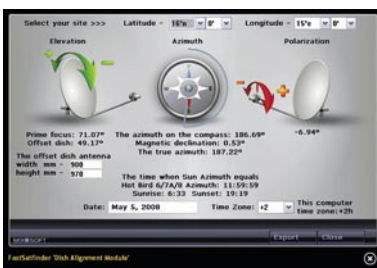

Installation:

Click FastSatFinder in the SetUp of SatcoDX Suite

Commercial and Professional Users Apply For License at www.fastsatfinder.com