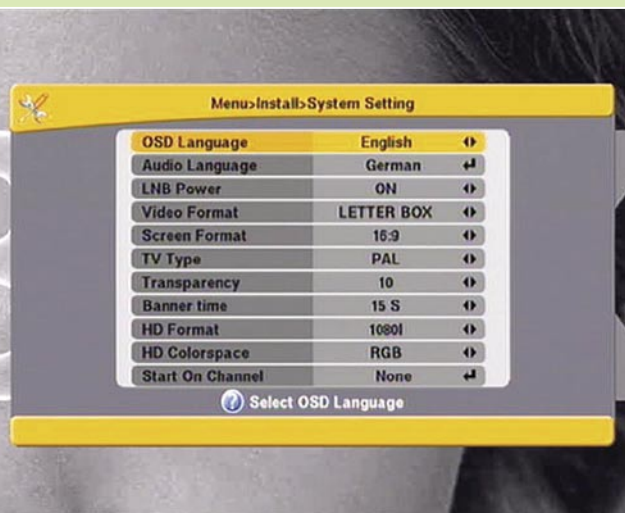

System setting |