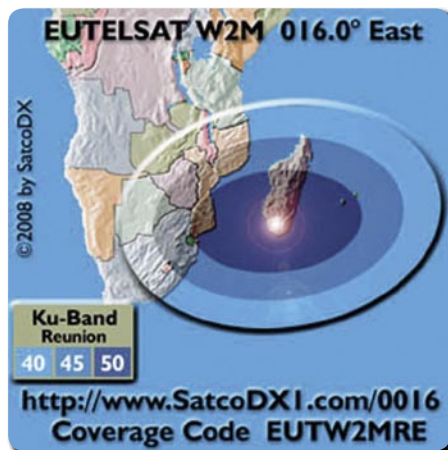

EUTELSAT W2M

EUTELSAT W2M will operate 26 transponders in Ku-band and up to 32 depending on operational modes, at EUTELSAT's 16° E position. The satellite is planned to be launched with TELSTAR11N in October 2008 from Kourou with Ariane 5 launcher. The fixed beam will cover Europe, North Africa and the Middle East, while a steerable beam can be re-oriented in-orbit according to market requirements.