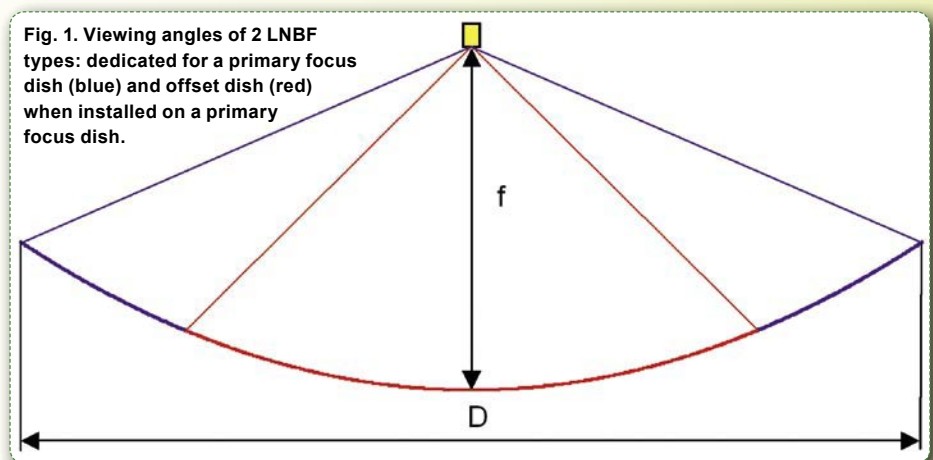

That's because the LNB should have a proper viewing angle (feedhorn beamwidth) to "see" the whole reflector but not more. In other words, the f/D parameter defines the viewing angle of the feedhorn.

There is a picturesque mathematical formula that enables us to calculate this angle for a primary focus dish:

$$\theta = 2 \cdot \arctan \left(\frac{8 \cdot \frac{f}{D}}{16 \frac{f^2}{D^2} - 1} \right)$$

If you do not have your calculator handy, you may refer to the table we prepared for you! (table)

And now, probably the most important fact: the LNB's dedicated for offset dishes

f/D ratio	Feedhorn beamwidth [°]
0.28	167
0.30	159
0.32	152
0.34	145
0.36	139
0.38	133
0.40	128
0.42	123

will see only a portion of the reflector. The output signal will be much smaller.

How much smaller? In our example ($f/D=0.38$) the LNB will see only 58% of the reflector diameter. For example, if the actual dish has a diameter 165 cm, we can expect a performance typical for a 96 cm dish. You will get antenna gain and directional characteristics equal to 96 cm primary focus dish. Big difference, isn't it?

So, perhaps we can win something installing a prime focus LNB on an offset dish? Absolutely not! See Figure 2. Such an LNB will see much more than a reflector only and that means it will pick up a lot of noise from the environment. The reception will be hardly possible.