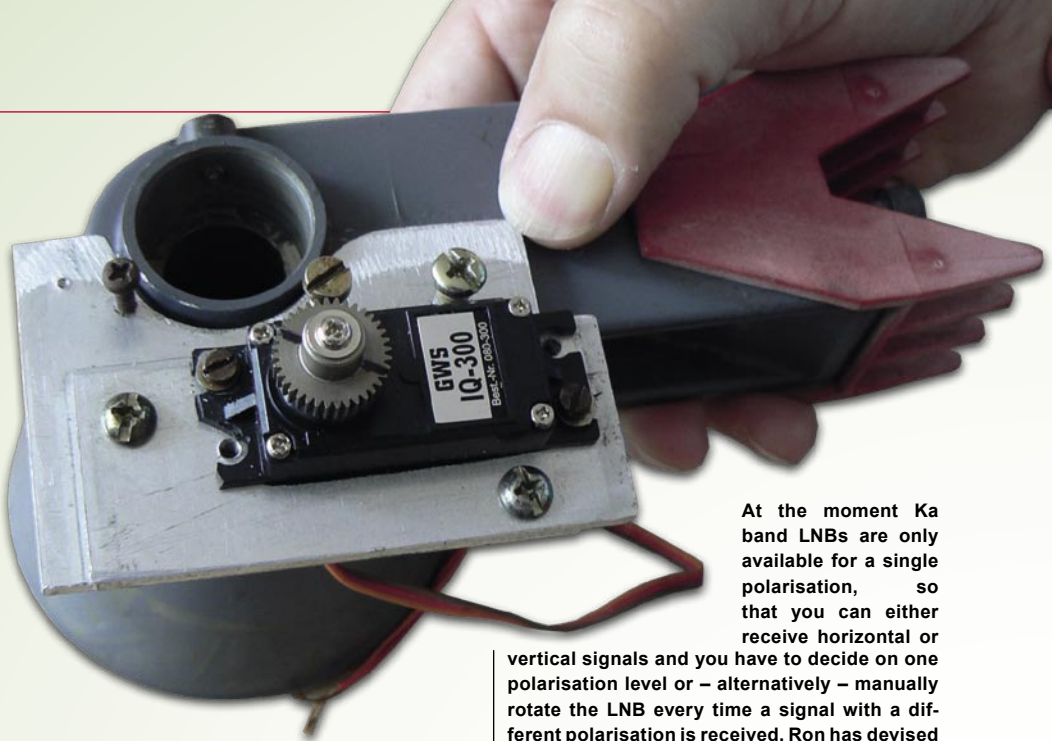

band technology is already being used in professional applications, these systems always come in complete packages so that individual components are hard to come by. In particular, providers of Internet-via-satellite frequently rely on the Ka band as it offers extremely good bandwidths and the capacities are underused at the moment. North American Internet service provider Wildblue is one of the pioneers of Ka band use. Once Ron Eberson was able to call several Ka band LNBS (one for each frequency range or segment) his own, he encountered the next obstacle. "Due to the higher frequency range the waveguide is narrower than for other bands, which means that regular Ku band feeds simply won't fit." Not a problem for Ron Eberson, as he quickly made up his mind to build his own customised feed. "Of course I had to calculate the correct measurement first," Ron explains, but this turned out to be quite straightforward thanks to a software application called PCAAD 5.0 (<http://www.antennadesignassociates.com/pcaad5.htm>). "All you do is enter some basic

At the moment Ka band LNBS are only available for a single polarisation, so that you can either receive horizontal or vertical signals and you have to decide on one polarisation level or – alternatively – manually rotate the LNB every time a signal with a different polarisation is received. Ron has devised something different altogether. "For about 10 euros I'm building a device that rotates the LNB as needed," Ron explains. "I take a motor with a cogwheel, like the ones that are used for model building, and a so-called servo tester, which are also quite common for model building when the remote control is not in use."

own Internet forum (www.gregorian-users.com and <http://96592.forums.motigo.com>) to get in touch with other Ka band enthusiasts. "At the moment there are three members on the forum, but I do hope this