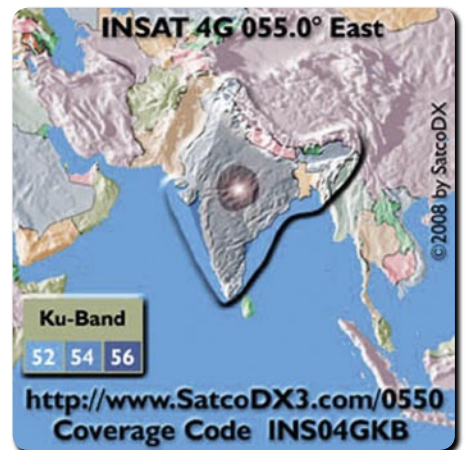

INSAT 4G

INSAT4G is proposed as a Ku-band satellite carrying 18 transponders similar to INSAT4A. It will also carry 2 BSS transponders and a GAGAN (GPS Aided Geo Augmented Navigation). The satellite will be launched by an Ariance vehicle from Kourou.