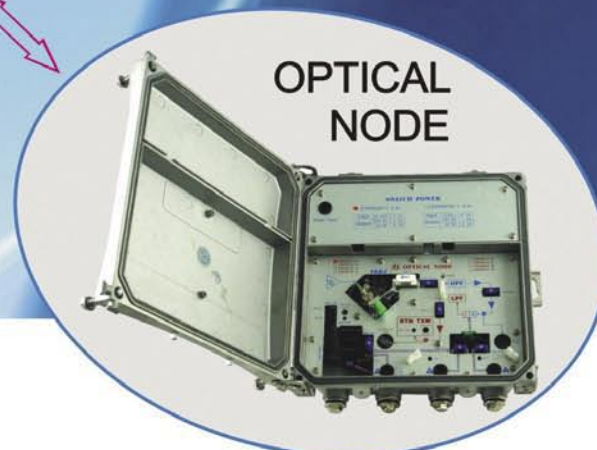

WATCH THE WORLD WITH JIUZHOU

DVB/ATSC

-DIGITAL STB SERIES

CATV SERIES

DISH ANTENNA SERIES

LNB SERIES

<p>Jiu Zhou 50-years celebration!</p>		<p>Ku Band Monoblock Quad LNB</p>
<p>See you in SCAT Date: October 15-17, 2008 Booth: A1b</p>		<p>HD/SD MPEG-4/H.264 STB PVR READY</p>