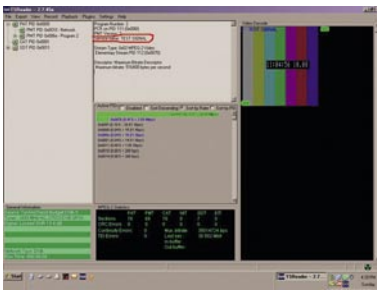

TSReader Lite Version 2.8.46e

Read the Content of Transport Stream and Analyze Bitrates - Includes Video Displays

TSReaders connects to a wide selection of satellite PC cards and analyzes the transport stream. Each PID can be analyzed for its content and bitrate. Video PIDs are shown with a screenshot, including MPEG4 streams.

Installation:

Click TSReader in the SetUp of SatcoDX Suite

Standard and Professional Versions of TSReader are available at www.tsreader.com

Transponder Finder Version 0.95

Find New Transponders Automatically With Intelligent Search

Transponder Finder requires SkyStar 2 r2.6 card with driver 4.2.8. It loads the sdx chart created by SatcoDX Updater and sorts Symbolrates by occurrence. Transponder Finder searches for most used SRs first, then for frequencies, and only then starts a mechanical search for the SRs and frequencies left.