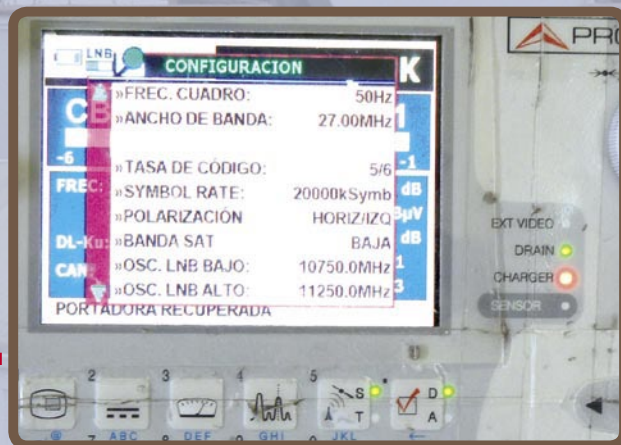

■ ECHOSTAR transmits with a symbolrate of 20000.