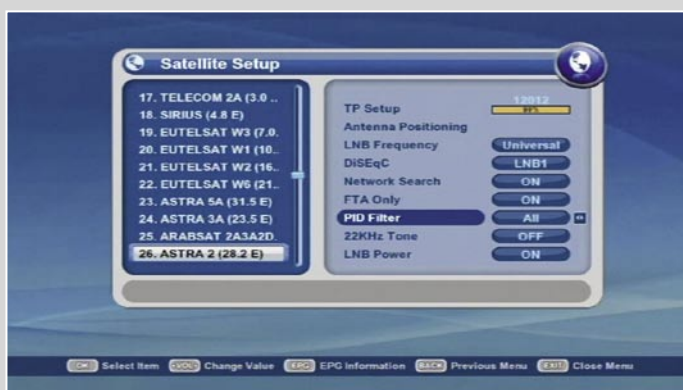

Pengaturan satelit |