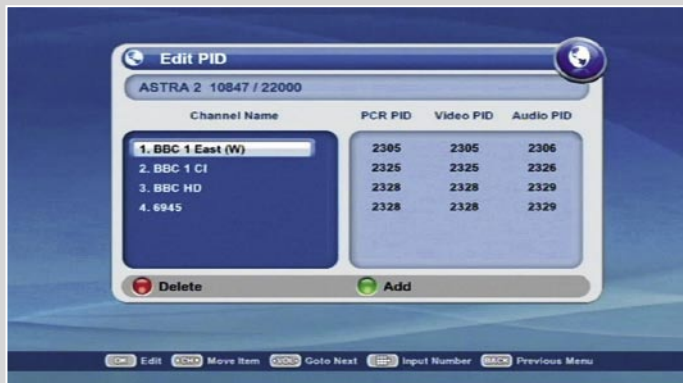

PID editor |