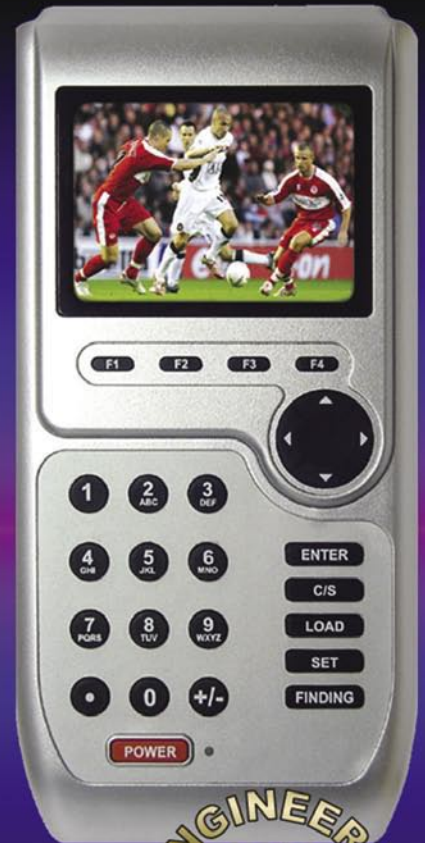

QUALITY ENGINEERING
USALS
HQ
HIGH QUALITY

SatCatcher Ltd. Unit 7 Salvesen Way
Freightliner Road, Hull, East Yorkshire
United Kingdom. HU3 4UQ
0044(0)1482 221577

WWW.SATCATCHER.COM