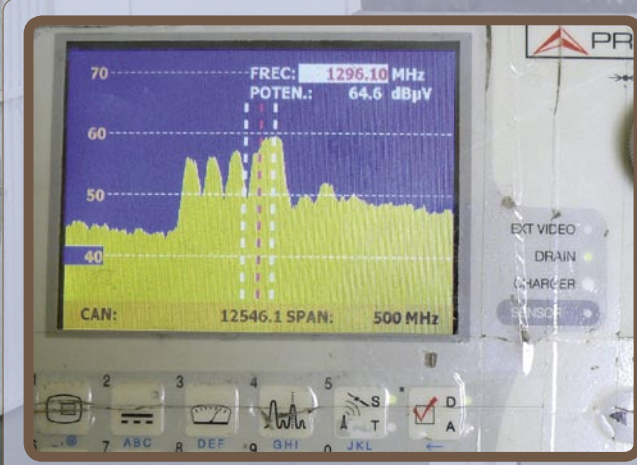

Our visit to Diego in Tenerife gave us these conclusions: with a proper receiver and activated card from Dish Network it would be possible to receive four HDTV transponders consistently and with sufficient signal strength. A larger diameter dish would produce more transponders.

For the AMAZONAS satellite, a larger dish would permit the reception of all the transponders. Diego recommends that other DXers living in Spain, Portugal, Great Britain, Ireland and western France should simply give it a try. If you already can receive INTELSAT 9 at 302° east (58° west), you're most of the way to ECHOSTAR. Keep in mind that ECHOSTAR transmits in circular polarization and AMAZONAS in linear polarization.

Of course, installing a large satellite antenna is not practical for everyone in Europe. For many a 1.8-meter dish is already stretching the limits and naturally it would help if your location doesn't have too much atmospheric attenuation. But then there's the other side of the coin: can satellite enthusiasts on the American east coast with larger dishes receive European satellites? TELE-satellite would love to hear from you!

■ The Promax spectrum analyzer shows the four ECHOSTAR transponders that Diego can receive with a consistently high signal level.