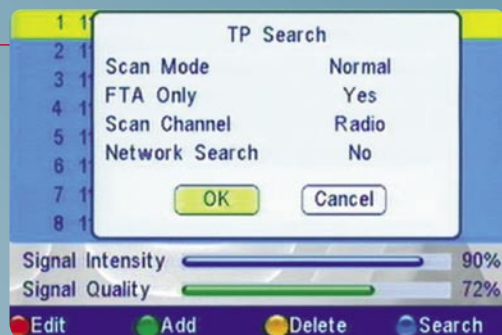

tage of digital and compression technology where multiple parameters needed to be entered is now a thing of the past. Receivers have become so intelligent that they can find not only parameters such as symbolrate, polarization and PIDs all by themselves, but transponder frequencies as well. A Blind Scan can differentiate between a channel carrying a TV signal and one that is data only. In many cases the user can optimize the scan speed by adjusting what frequency steps to use during a blind scan, whether to look for radio or TV channels and also what symbolrate range should be used.