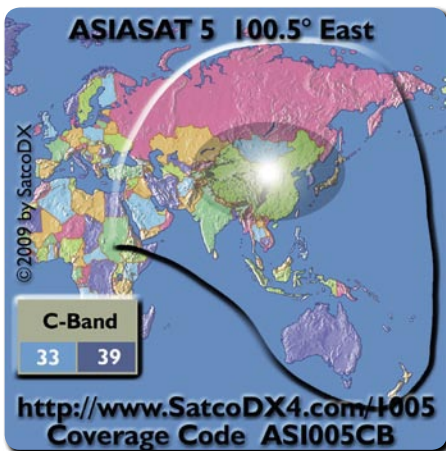

ity of usage in orbit. This Satellite will replace ASIASAT 2 at 100.5 EAST with 22 Transponders in KU Band