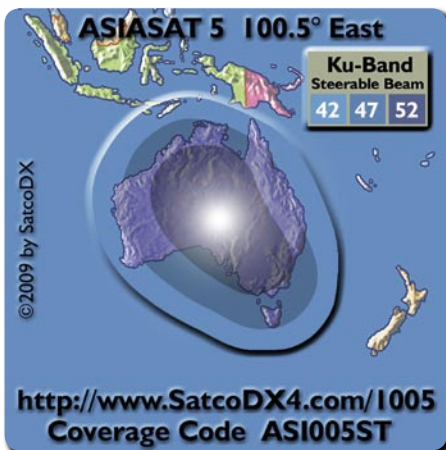

ity of usage in orbit. This Satellite will replace ASIASAT 2 at 100.5 EAST with 22 Transponders in KU Band