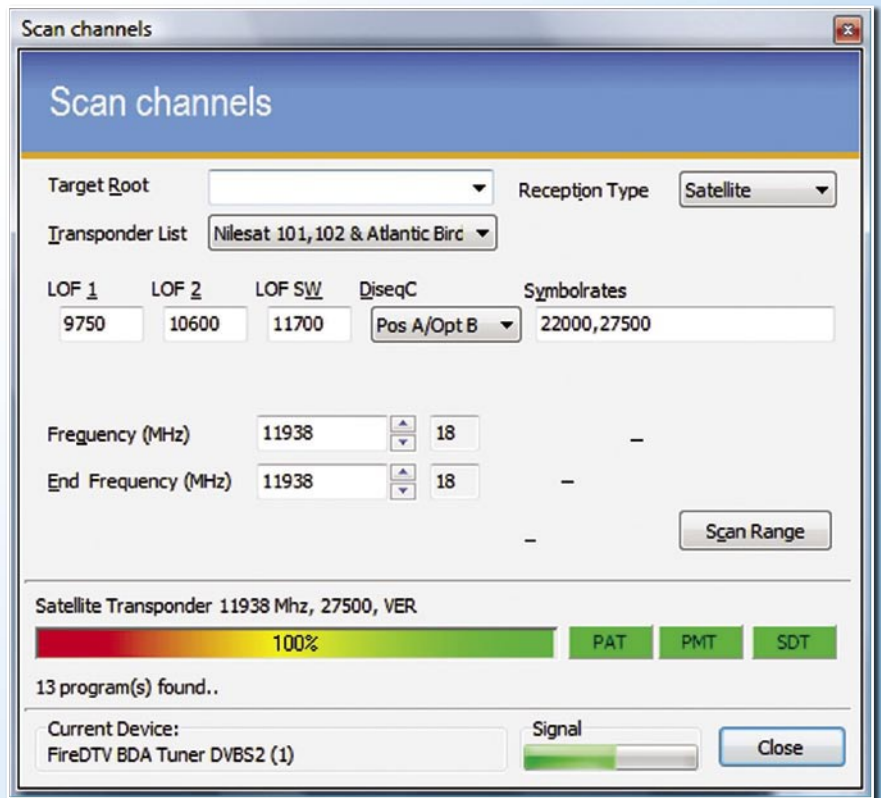

Most up-to-date HDTV satellite receivers come with Ethernet or USB 2.0 interfaces that allow transferring recorded events to a PC for post-editing and storing recordings on a portable storage medium (DVD etc.). However, most of these receivers regard satellite reception as their prime business and thus do not put much effort into making interfaces very fast.