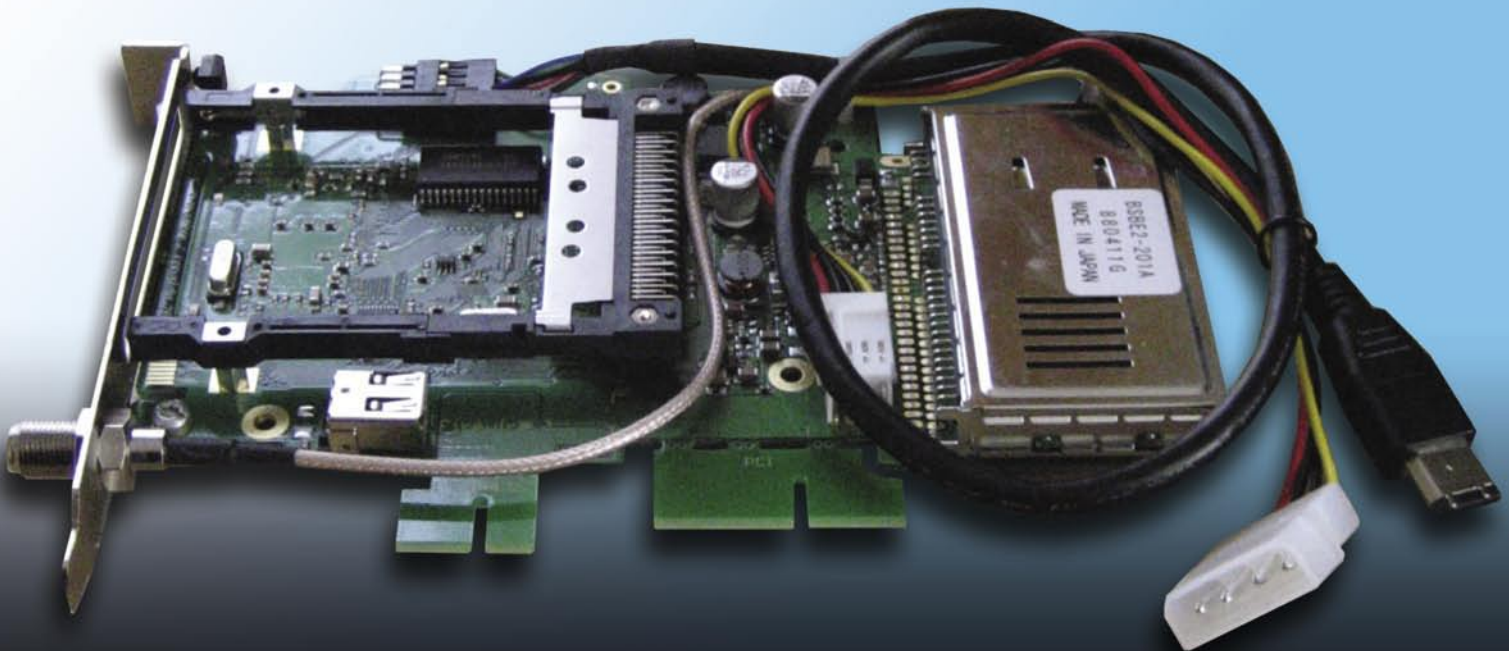

Have you ever looked at the size a movie-length HDTV recording requires on the integrated hard disk of a satellite receiver? You might

be surprised to find out that 10 GB is about the norm. So wouldn't it be convenient if recorded TV or radio events could be transferred to the

FireDTV box to its product range. While all electronic components are fixed onto a single board in both products, data transfer as such