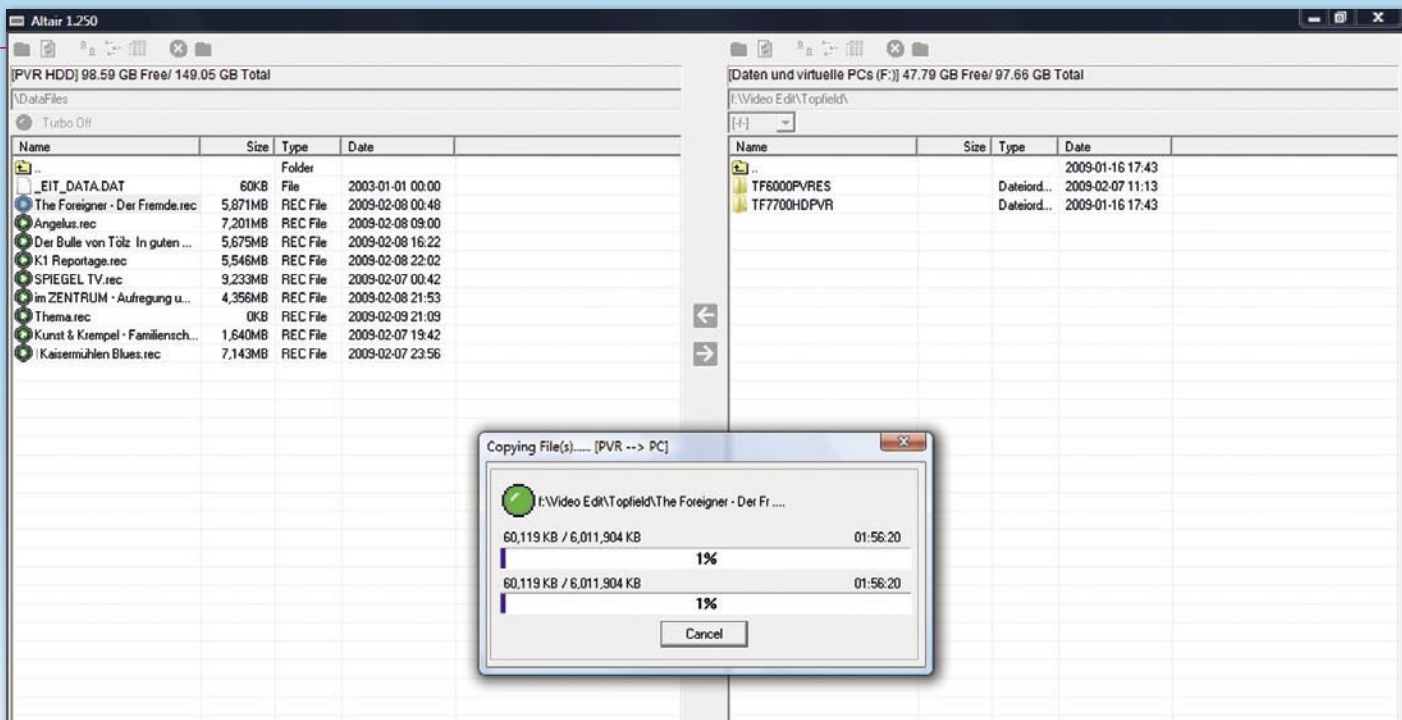

users to establish a connection from the PC to the receiver from any conventional Internet browser or FTP tool and to initiate data transfers using one of these two methods. We should also mention at this point that the integrated web server has many more features in store, such as creating timer entries for recordings over

the network, editing or deleting existing timer entries or deleting or transferring existing recordings to the PC. Of course, status information about the receiver can also be retrieved at any time.

All this is not only available in the local network, but also via the Internet, if required. This means you are able to check right from your hotel room whether your Topfield receiver at home has recorded all events you had set in the timer. Or if you find out a blockbuster movie is on TV that night you can easily create a timer entry so that the receiver will record it even while you are away.

Transferring a recording from the receiver to the PC

To make sure only you or persons authorised by you are able to do this you can of course restrict access by way of setting a user name and password.

The third option of transferring recordings from the receiver to the PC is using the USB 2.0 interface. Currently this is also the fastest and easiest option, even though it is restricted to a local set up and does not support any additional features such as timer management.

A standard USB 2.0 cable can be used to connect the receiver to the PC, but please make sure the length of the cable does not exceed three metres unless