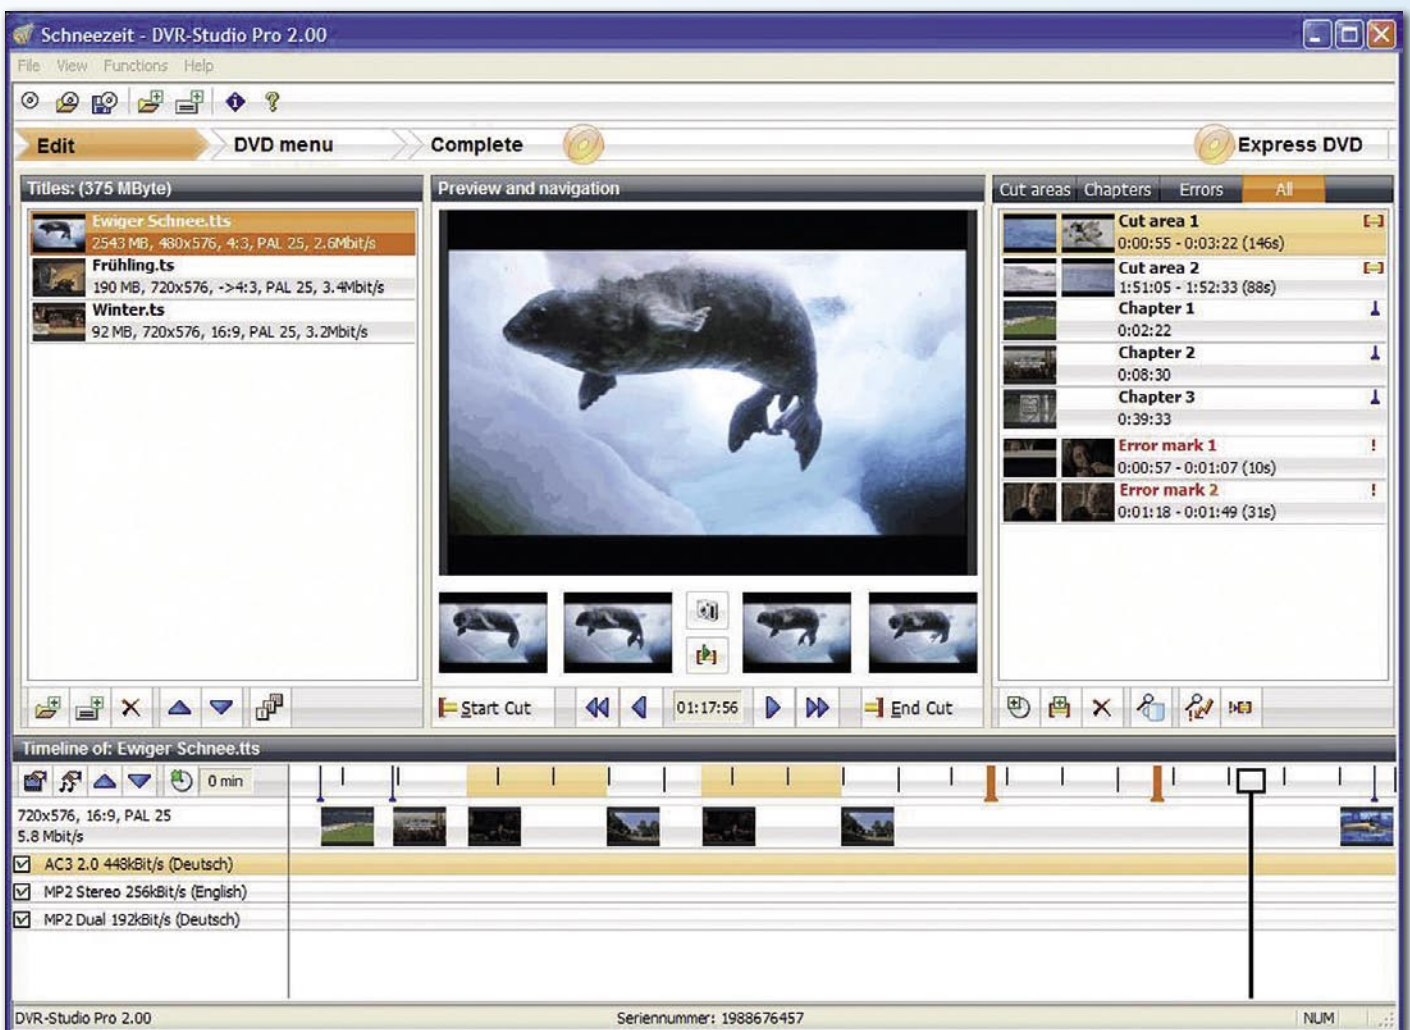

DVR Studio Pro 2 takes care of every step from de-multiplexing to burning