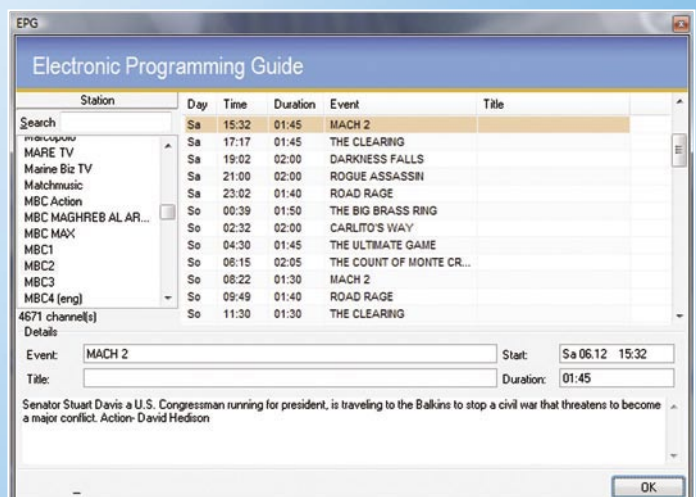

Extended EPG |

possible to decide whether the result should be added to an existing list or stored separately. In case you don't use a conditional access module it is of course perfectly possible to restrict any search to free-to-air channels only. We tested the software with

HOTBIRD 13° East with its 100+ transponders and were surprised it took only 4:20 minutes to find more than 1500 TV and radio channels, which is quite an achievement.

Now that the channel list is