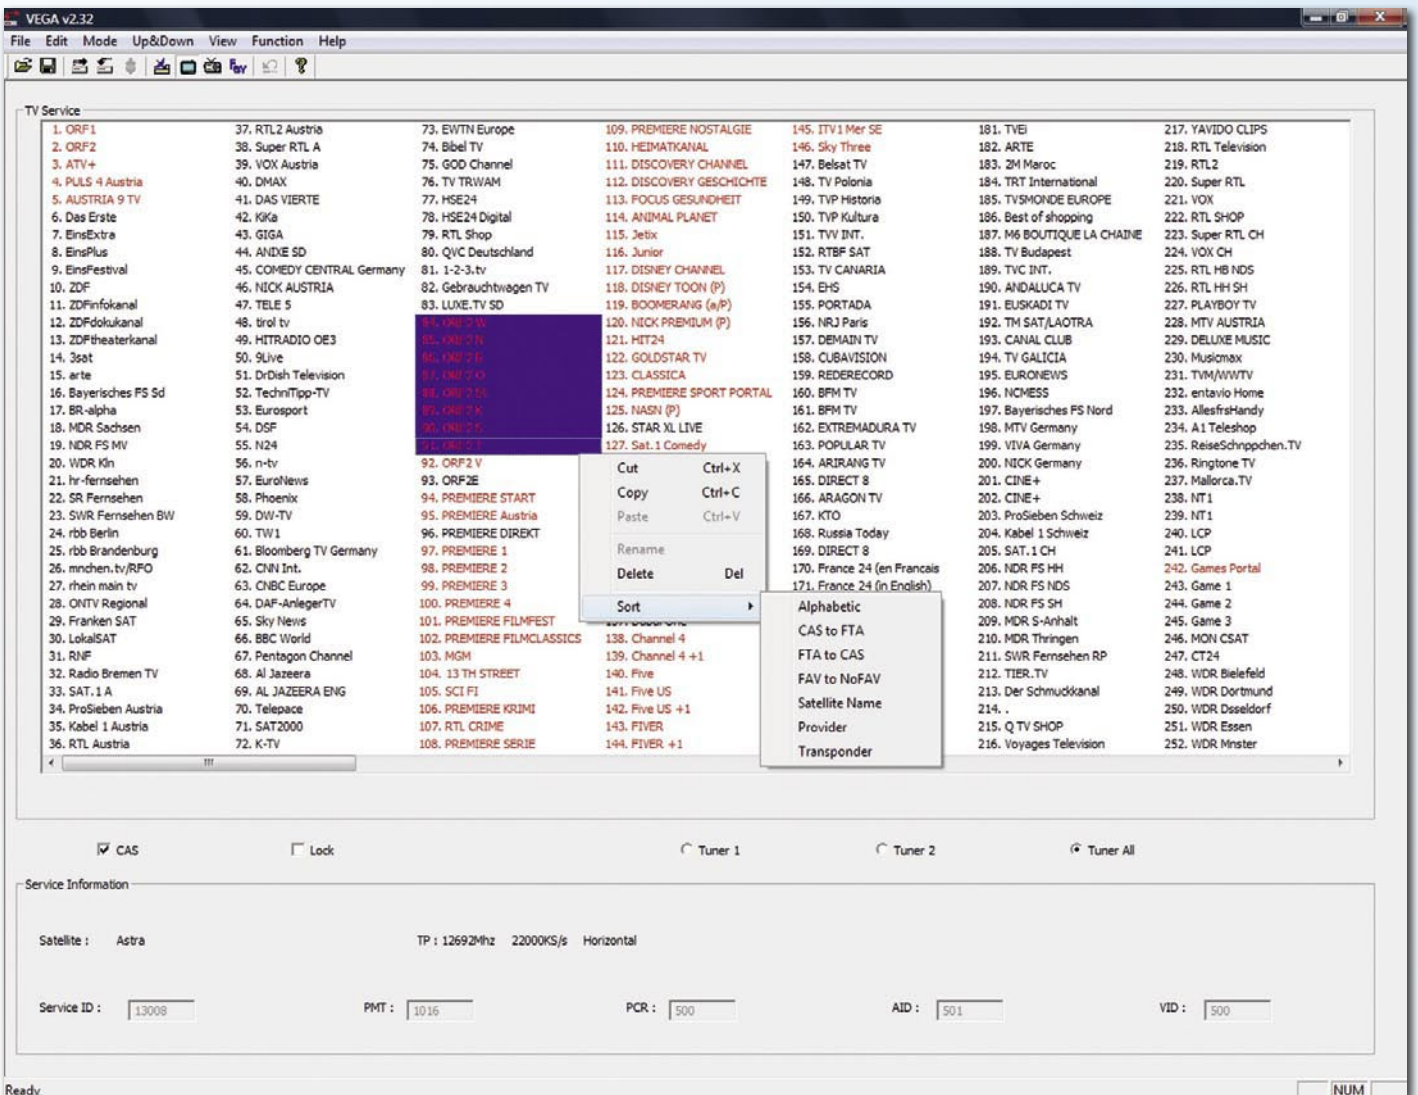

In such a configuration the Topfield TF7700HDPVT, for example, can automatically obtain all information (like standard gateway or DNS server) thanks to DHCP. Alternatively, all settings can also be entered manually. As soon as a connection to the Internet can be established the receiver connects to the Top-

field server and checks whether new updates have been released.

If this is the case the update is loaded and installed without the user having to do a thing. A simple re-start of the box is all that's required before the new software is operational. While an over-the-air update via satellite is equally user-friendly, this new technology is much faster and also provides regular updates for users whose antenna does not point to either ASTRA or HOTBIRD.

In conclusion, it is safe to state that Topfield clearly works with its users in mind. Thanks to innovative solutions it successfully invests in customer satisfaction and raises eyebrows again and again with its advanced technology.

In addition, Topfield makes available a whole range of useful free software that further expanda the different uses of its satellite receivers.

Various sorting modes of Vega