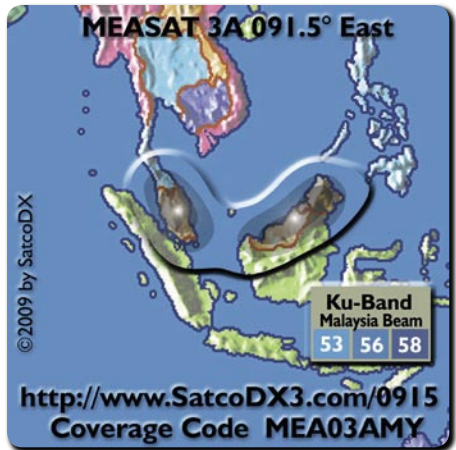

MEASAT 3A
June 2009

MEASAT 3A has been designed to be co-located with MEASAT 3 at 91.5 EAST. The satellite will provide 12 high-powered C-band transponders providing coverage across a region bounded by Africa and Eastern Europe in the West, through to Japan and Australia in the East, and 12 high-powered Ku band transponders for DTH in Malaysia and Indonesia over a 15 year minimum service life. This satellite will be launched by a Zenith 3.