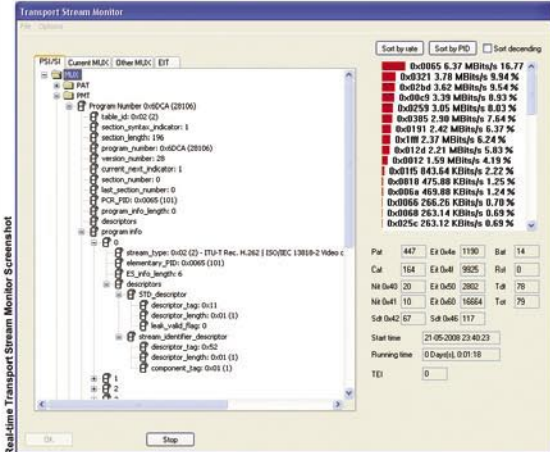

DVBStreamExplorer™

MPEG2/DVB Transport Stream Analyzer

Feature Summary

- ✓ MPEG2/DVB/ATSC PSI/SI/PSIP scanning
- ✓ Stream demuxing and capturing to disk
- ✓ DVB DSMCC scanning
- ✓ TeleText Analyzer
- ✓ DVB MPE scanning
- ✓ Service Player
- ✓ Real-time Transport Stream Monitor
- ✓ Saving of collected information as text/CSV
- ✓ Supports most BDA compatible devices and specific non-BDA devices*