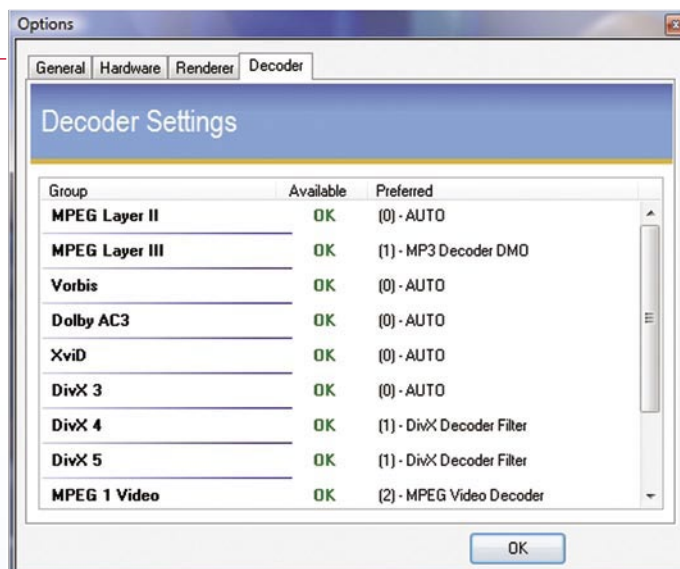

In case no EPG data are available for certain channels it is of course just as well possible to create manual timer entries or edit existing entries through a dedicated timer menu. The integrated teletext decoder rounds off the fine overall impression of the FireDTV Viewer. Like all other features, it performed flawlessly during our test.

TELE-satellite tests the reception capabilities of all receivers that make it to our lab, and the FireDTV was no exception. It performed well and was able to also pull in weaker signals from NILESAT 7° West or EXPRESS AM1 40° East with ease. The tuner also did a good job with SCPC signals and created a steady signal with symbol rates of 2 MS/s and above. Only when the symbol rate was just 1 MS/s from EUTELSAT SESAT 36° East did the FloppyDTV not pass the test.

H.264 HDTV reception was not a problem with our test PC and we were able to run other applications next to the TV window without noticeable limitations. But what about older systems?

We stumbled across an old Pentium IV PC in our basement and revived it to check how the FloppyDTV works with less state-of-the-art PC hardware. The result was far better than what we had anticipated: While it came as no surprise that SDTV reception worked brilliantly, we found that even HDTV reception was possible, albeit with some frozen

Selection of different codecs!

Expert Opinion

+

The FloppyDTV card is an extremely versatile and powerful extension to your existing PC at home. It allows storing and editing TV and radio contents directly on your hard disk. The FireDTV Viewer also performed very well during our test and stands out thanks to its ease of use.

-

DiSEqC 1.1 switches are not supported and editing the pre-stored satellite and transponder lists is rather cumbersome.

TECHNIC

DATA

Distributor	DVB Shop Network and Television GmbH D-04509 Neukyhna OT Pohritzsch, Germany
Email	webmaster@dvbshop.net
Website	www.dvbshop.net
Tel	+49 (0) 34954/31960 (Mo-Thu 13:00-17:00)
Fax	+49 (0) 34954/49233
Model	FloppyDTV
Function	Internal PC Card for the reception of SD and HD content via DVB-S/2 using FireWire connector
Channel memory	unlimited
Satellites	153
Symbol rates	2-45 Ms/sec.
SCPC compatible	yes (tested > 2 MS/s)
USALS	yes
DiSEqC	1.0, 1.2, 1.3
EPG	yes
C/Ku-Band compatible	yes

frames every once in a while and no way of working with other applications simultaneously as the processor was really pushed to the limits with HDTV viewing.

This proved once more that HDTV solutions for PCs require an enormous amount of processing power as well

as an equally capable graphics board.

Thanks to decreasing prices for hardware components and technological progress, however, most modern home PCs can be expected to meet these requirements and should be a perfect match for the FloppyDTV card.