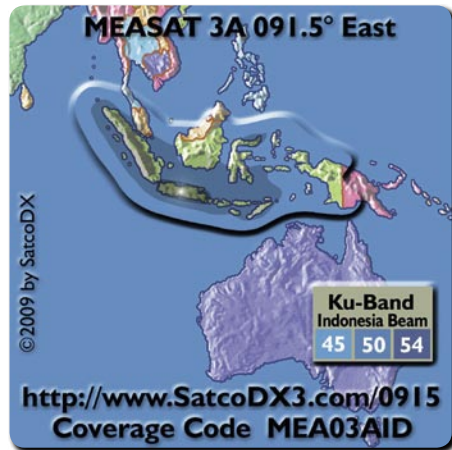

MEASAT 3A
June 2009

MEASAT 3A has been designed to be co-located with MEASAT 3 at 91.5 EAST. The satellite will provide 12 high-powered C-band transponders providing coverage across a region bounded by Africa and Eastern Europe in the West, through to Japan and Australia in the East, and 12 high-powered Ku band transponders for DTH in Malaysia and Indonesia over a 15 year minimum service life. This satellite will be launched by a Zenith 3.