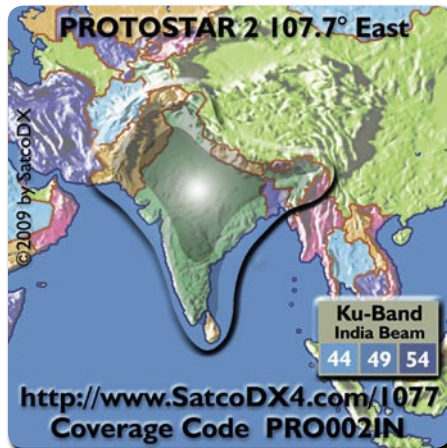

OPTUS D3

May-June 2009

This satellite will be launched simultaneously with HOTBIRD 10, co-located at 156 EAST with OPTUS C1, this Orbital Science Corporation satellite will embed 24 Ku band transponders and cover Australia for 15 years. The satellite will provide direct TV, Internet, telephony and data transmission services for Australia and New Zealand. Orbital Sciences Corporation has constructed the Optus D3 spacecraft using the Star-2 platform.