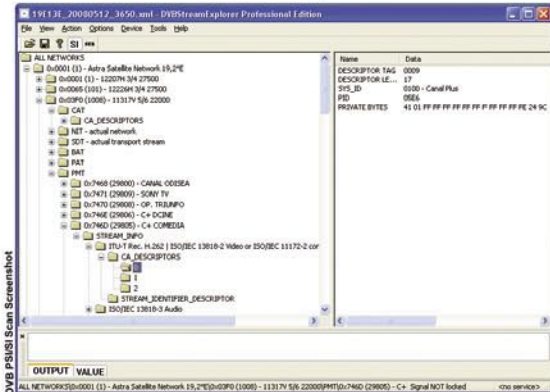

DVBStreamExplorer™

MPEG2/DVB Transport Stream Analyzer

Feature Summary

- ✓ MPEG2/DVB/ATSC PSI/SI/PSIP scanning
- ✓ Stream demuxing and capturing to disk
- ✓ DVB DSMCC scanning
- ✓ TeleText Analyzer
- ✓ DVB MPE scanning
- ✓ Service Player
- ✓ Real-time Transport Stream Monitor
- ✓ Saving of collected information as text/CSV
- ✓ Supports most BDA compatible devices and specific non-BDA devices*