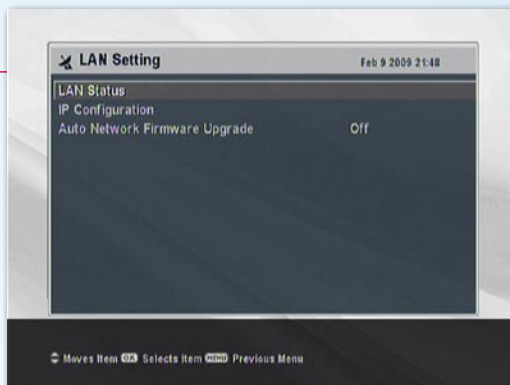

Network menu of the TF6000PVRE