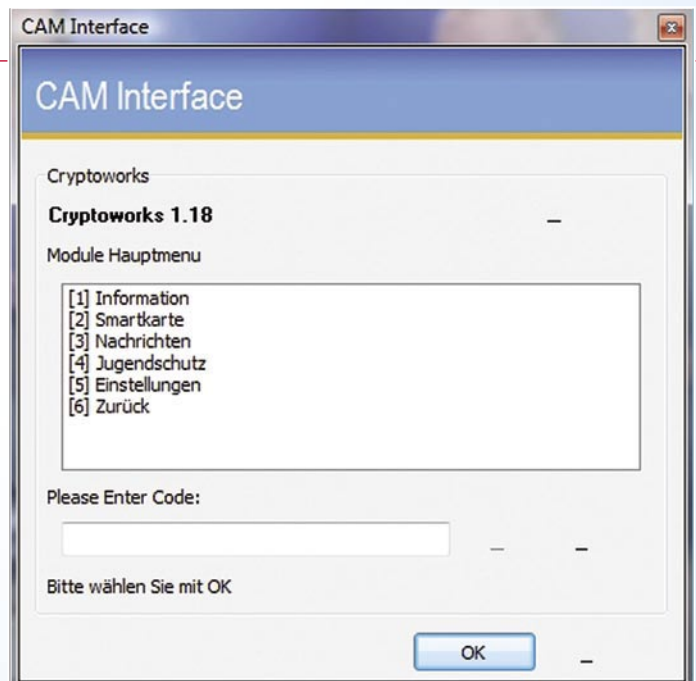

Once the installation process is finished the software is ready to perform its first channel scan. The FireDTV Viewer comes with a pre-stored list of 153 European, Asian and American satellite positions which is quite up-to-date and well sorted. Any required LOF can be used which means that the good old C band is supported just as well as signals from the exotic S band.

DiSEqC 1.0, 1.2 and 1.3 are available if your set-up includes more than one LNB and make the software compatible with small dual-feed antennas as well as motorised dishes. Only those relying on DiSEqC 1.1 (frequently used in combination with multi-focus antennas) are left standing in the rain, as the software currently is unable to work with such systems. In the end, however, the manufacturer would be able to rectify this glitch with a simple software update.

The pre-stored transponder list allows performing a channel scan either across the full frequency range of a satellite or for a restricted range. Alternatively, a single transponder can be chosen for a scan as well. Each scan result is saved separately with an individual time stamp by the software and it is even

CI menu |