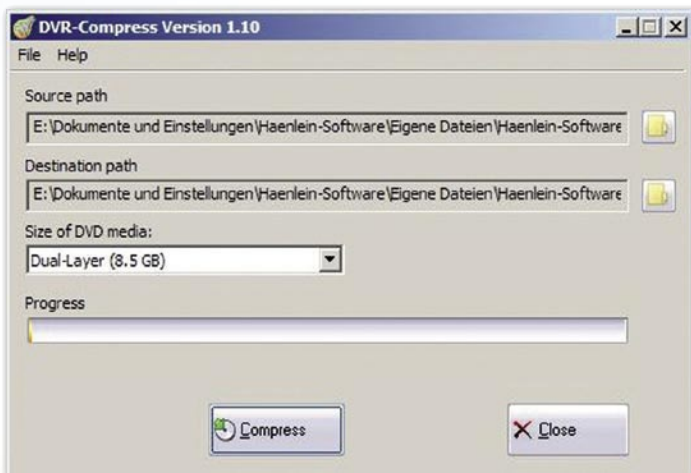

DVR Compress for reducing the file size of recordings that are too large