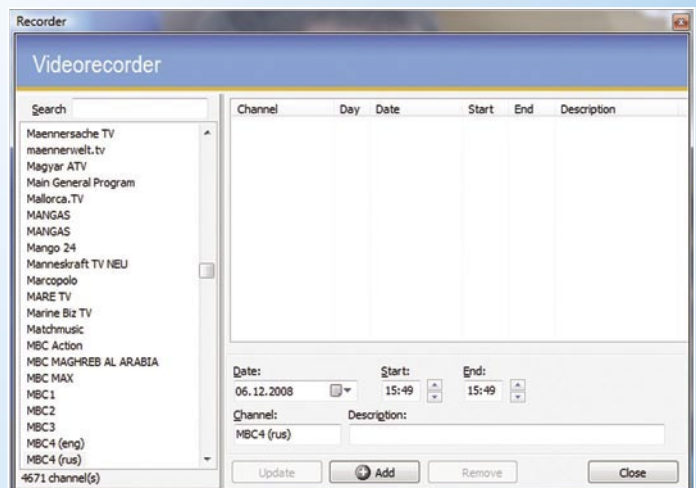

PVR timer function |