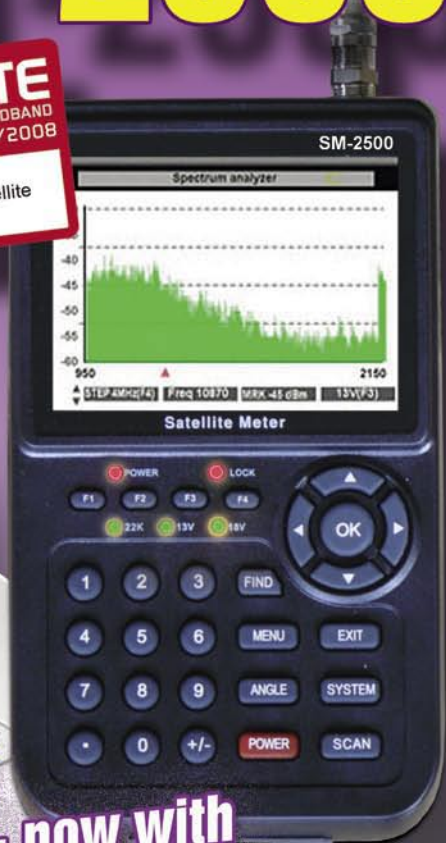

Trimax SM-2500

**TELE SATELLITE
AWARD** & BROADBAND
06-07/2008

TRIMAX SM2200
An ideal tool for any satellite
system installer

NEW - now with
"Spectrum Analyzer"

\$499^{us}
Direct Sales Price

Payment by PayPal, Visa, MC