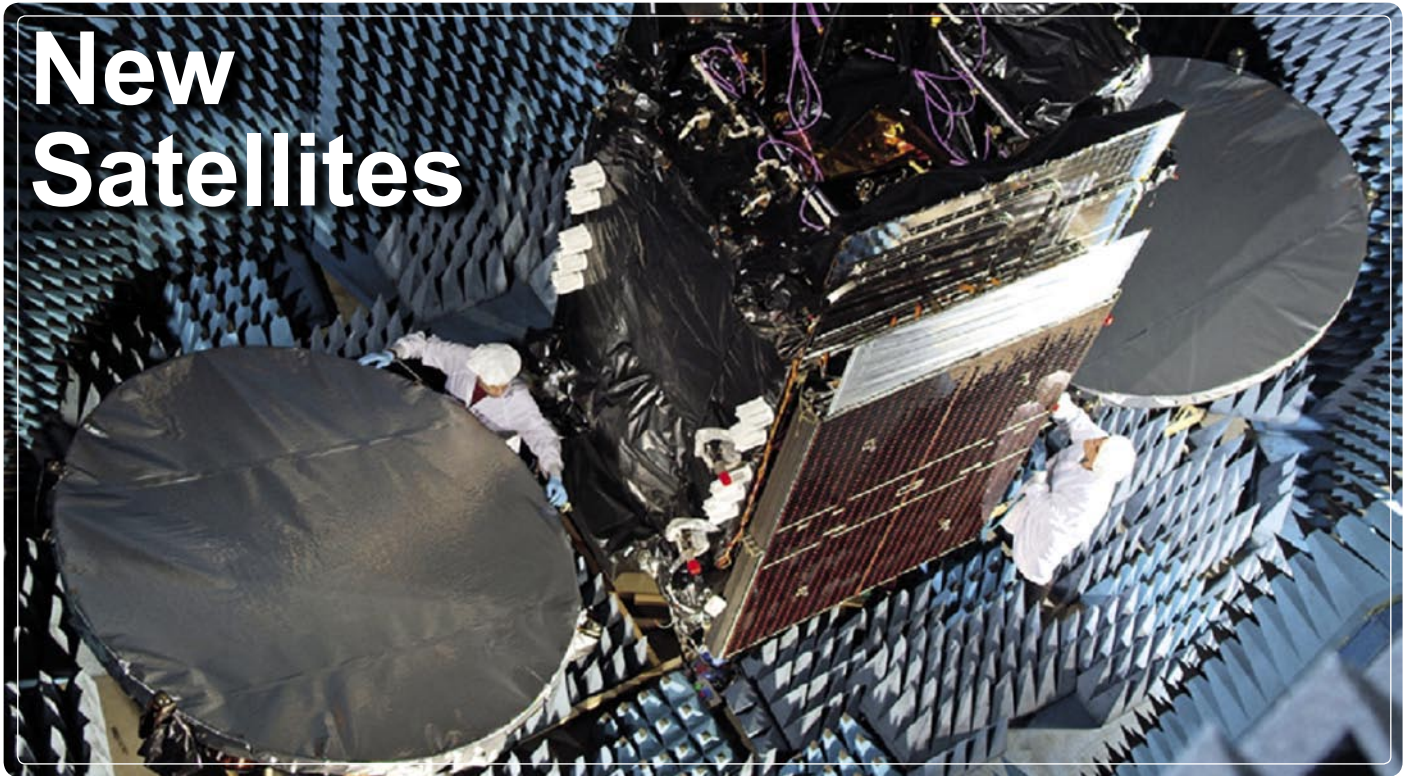

New Satellites