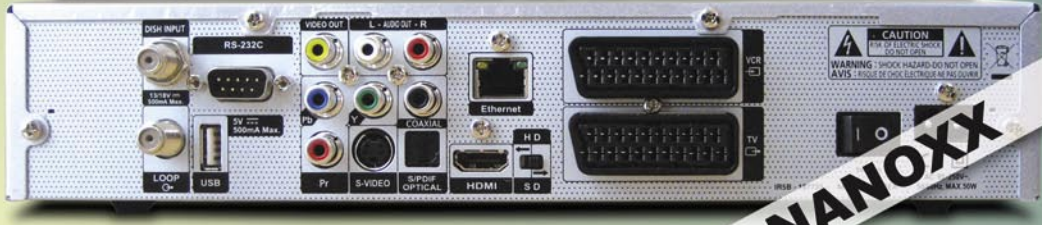

TELE-satellite World

[www.TELE-satellite.com/...](http://www.TELE-satellite.com/)

Read Indepth Review of This Product Directly on the Internet:

- Arabic العربية
- Indonesian Indonesia
- Bulgarian Български
- Czech Český
- German Deutsch
- English English
- Spanish Español
- Farsi فارسي
- French Français
- Greek Ελληνικά
- Croatian Hrvatski
- Italiano Italiano
- Hungarian Magyar
- Mandarin 中文
- Dutch Nederlands
- Polish Polski
- Portuguese Português
- Romanian Românesc
- Russian Русский
- Swedish Svenska
- Turkish Türkçe

NANOXX