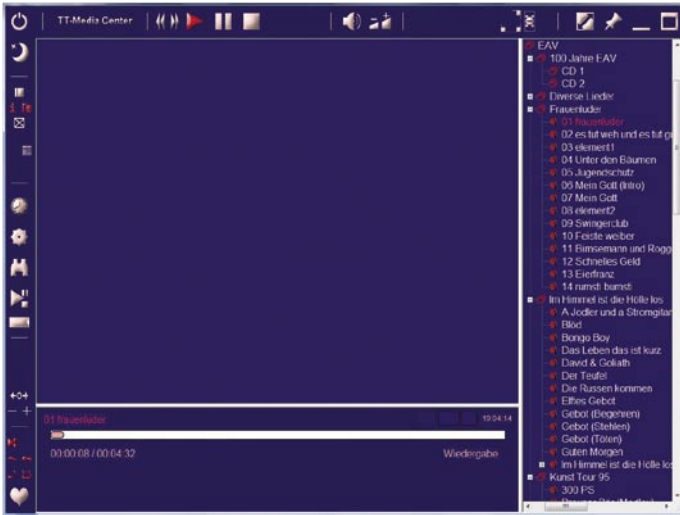

Media Center programını MP3 dosyalarınız için bir müzik kutusu olarak da kullanabilirsiniz.!