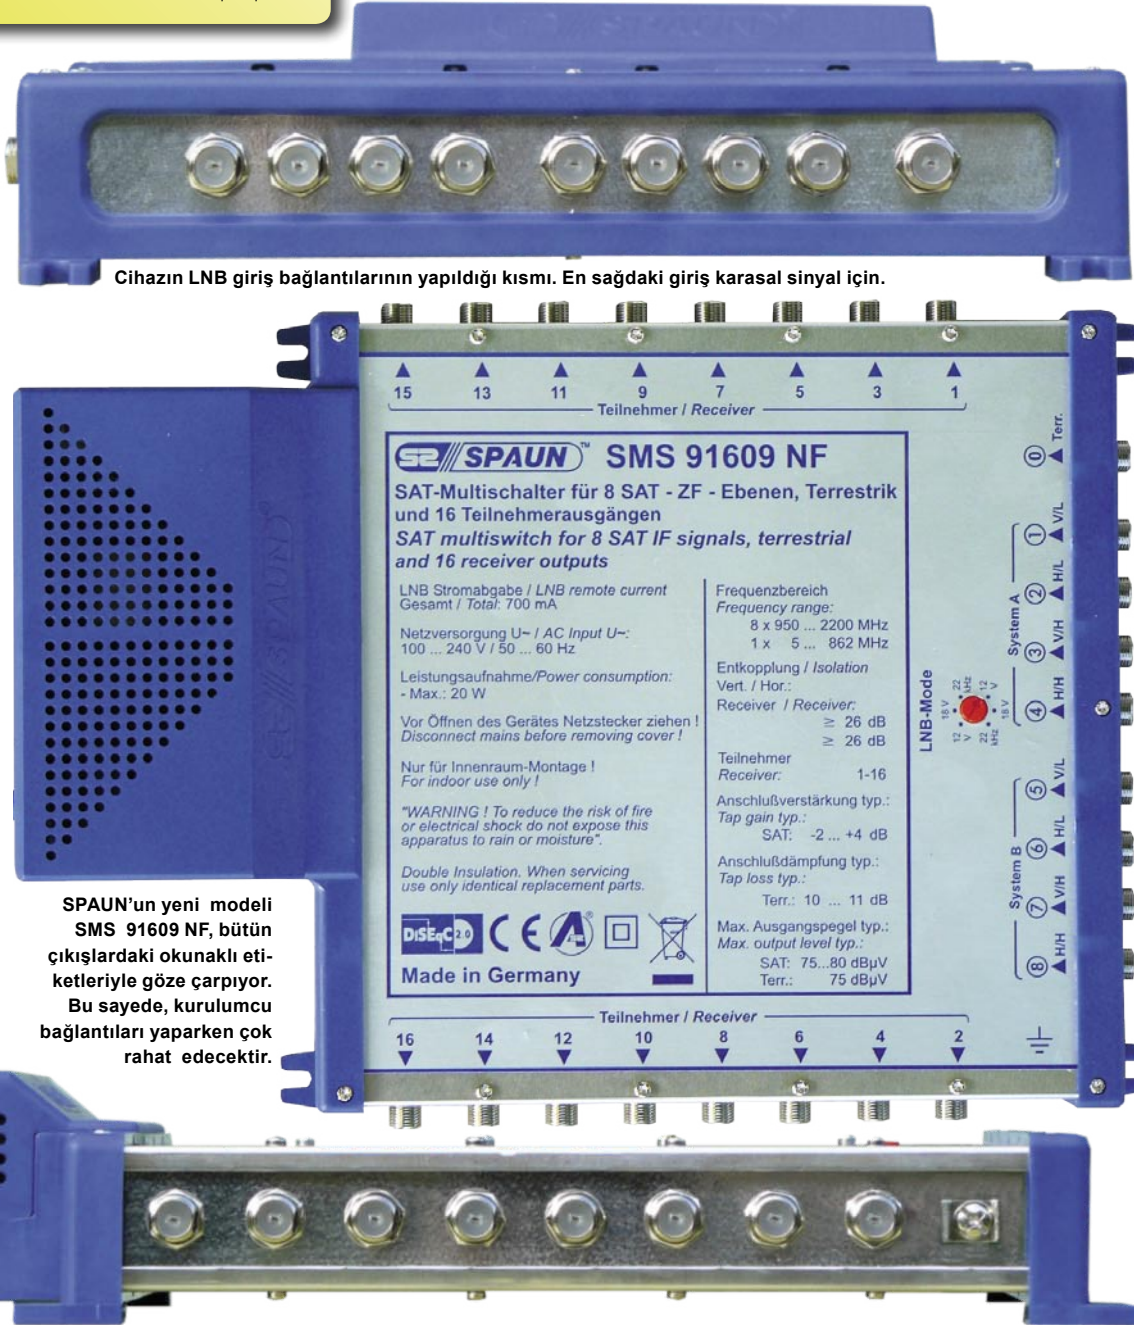

Şekil 1 ve 2'ye bakarak, çıkışlar arasında büyük bir farklılık olmadığı söylenebilir. Ancak bundan emin olmak için, aynı

Hz elektrik akımıyla besleniyor. SMS 91609'un üst kısmındaki şemalar sayesinde herkes sorun yaşamadan gerekli bağlantıları yapabilir.

Çoklu anahtarın performansını ölçmek için Hotbird (13° Doğu) uydusundaki 12 transpondörü giriş sinyali olarak aldık. Bu parametreleri tablo 1'de görüyorsunuz. Tabii ki cihazın LNB çıkışını doğru olarak görüp görmediğini anlamak için antene bir Quattro LNB (0.2dB) bağladık. Şekil 1 SMS 91609 NF'nin 3 çıkıştaki (alıcı 1,3, ve 5), çıkış kazançlarını gösteriyor.

Çıkış kazancı, LNB'den gelen sinyali alıcıya giden çıkıştaki sinyalle karşılaştırarak sinyalin ne kadar güçlendirildiğini gösteren bir değerdir. Çıkış kazancı eksi olursa, bundan sinyalin zayıfladığını anlarız. SPAUN bu parametreleri -2...+4 dB gibi değerlerle gösteriyor. Çizelgede de görebileceğiniz gibi bazı frekanslarda vaat edilenin de üzerinde güçlü sinyaller elde ettik.

Bir sonraki adımda, gelen sinyal kalitesinin çoklu anahtardan geçen benden nasıl etkilendiğine baktık. Bu amaçla Modülasyon Hata Oranı'nı (MER) ölçtük. Bu değer C/N oranına göre sinyallerde daha doğru ve düzgün sonuçlar verir. Her ne

Cihazın LNB giriş bağlantılarının yapıldığı kısmı. En sağdaki giriş karasal sinyal için.