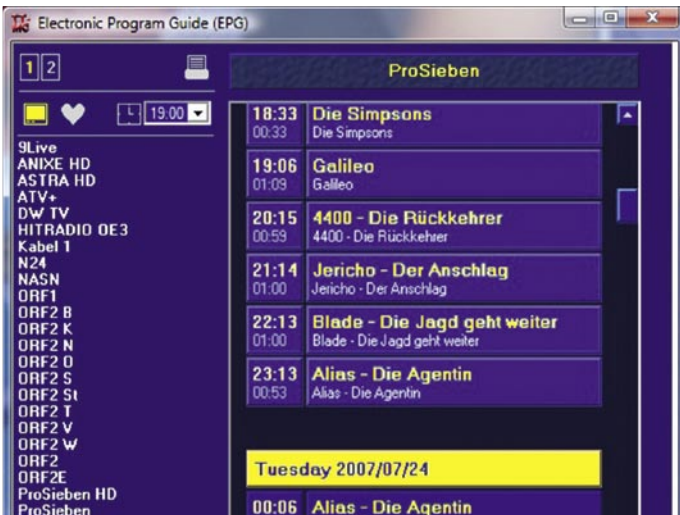

EPG!

ASTRA dışında başka bir uyduyu izlemek istediğinizde Kanal Arama menüsünden bunları yüklüyorsunuz. 90'dan fazla Avrupa, Asya ve Amerika uydusu güncel verilerle listede yer alıyor. Böylece kanallar arasında keyifle sörf yapabiliyorsunuz. Transpondör verilerini düzenlemek veya yenilerini eklemek de aynı şekilde çok kolay olarak yapılabilir.

Hatta mümkün olabilecek bütün iç osilatör frekanslarını da (LOF) kolayca seçebiliyorsunuz.

Manuel transpondör aramasının dışında bir uyduyu otomatik olarak da baştan sona taratabilir. 80-transpondörlük bir uyduda bu işlemin tamamlanması yaklaşık dokuz dakika sürdü.

DiSEqC 1.0 protokolü ile maksimum 4 LNB idare edilebiliyor. Maalesef 16 LNB'nin idare edilmesini sağlayan DiSEqC 1.1 protokolü desteklenmemiş. Bu noktada, hafızaya sınırsız kanal yükleyebileceğinizi ve kullanımı kolay favori listesi ile bunları istediğiniz gibi hafızaya saklayarak istediğiniz zaman istediğiniz kanala kolayca ulaşabileceğinizi de belirtelim.

Media Center programının "ana paneli" üç kısma ayrılmış. Önceden yüklenmiş kanal listesi sayesinde, kullanıcı doğrudan TV izlemeye geçebiliyor. İlk kanalın bilgisayar ekranında belirmesi yalnızca iki saniye alıyor.

Kanal geçiş zamanı, bu işlemin bilgisayar üzerinden yapıldığı düşünüldüğünde oldukça iyi sayılır. Aynı transpondördeki kanallar arasında geçiş yalnızca bir saniye sürüyor; iki farklı transpondör arasındaki geçiş için iki saniye gerekli. EPG verileri yayıncı bu hizmeti sunuyorsa ekranda izlenebiliyor. İzlediğiniz ve daha sonra yayınlanacak programlar hakkındaki bilgiyi ekranın alt kısmındaki bir kutu içinde görebiliyorsunuz.

S2-3650CI kutusunun EPG'si bazı uyduları alıcılarını kısımlandırabilir. Program tüm EPG verilerini yeni bir kanala geçtikten sonra yalnızca birkaç saniye içinde okuyabiliyor. Kullanıcı daha sonra bu veriyi ve ayrıntılı EPG verisini sadece birkaç tuşa basarak daha kolay okuyabileceği şekilde düzenleyebiliyor.

Bunun dışında bir Kanal Dergisi fonksiyonu da var. Bu özelliği seçtiğinizde, önceden

tanımlanmış bütün kanalların EPG verisi yan yana düzenlenmiş bir şekilde geliyor. Öyle ki bir bakışta bütün favori kanallarınızda o akşam neyin olduğunu kolayca görebiliyorsunuz.

Eğer televizyon keyfi yaparken telefon çalar ya da biri kapınızı tıktırırsa, TimeShift fonksiyonu ile yayını dondurabilir ve daha sonra kaldığınız yerden izlemeye devam edebilirsiniz.

Saat fonksiyonunu kullanarak, bir çok programı kayıt için işaretleyebilir, haftalık ve günlük kayıtlar yapabilirsiniz. Doğal olarak, belirttiğiniz saatte kaydın otomatik olarak başlayabilmesi için bilgisayarınız açık olmalı. Bir kayıt yapıldıktan sonra Media Center programı bilgisayarı otomatik olarak kapatabiliyor. İzlediğiniz bir programı, izleme esnasında bilgisayarın sabit diskine kaydetmek ise her zaman mümkün.