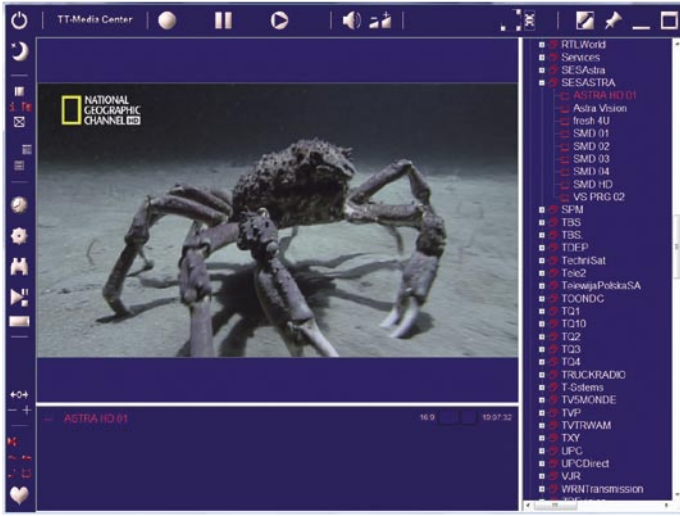

19.2° doğu ASTRA uydusundan HDTV görüntüsü bir pencere içinde!